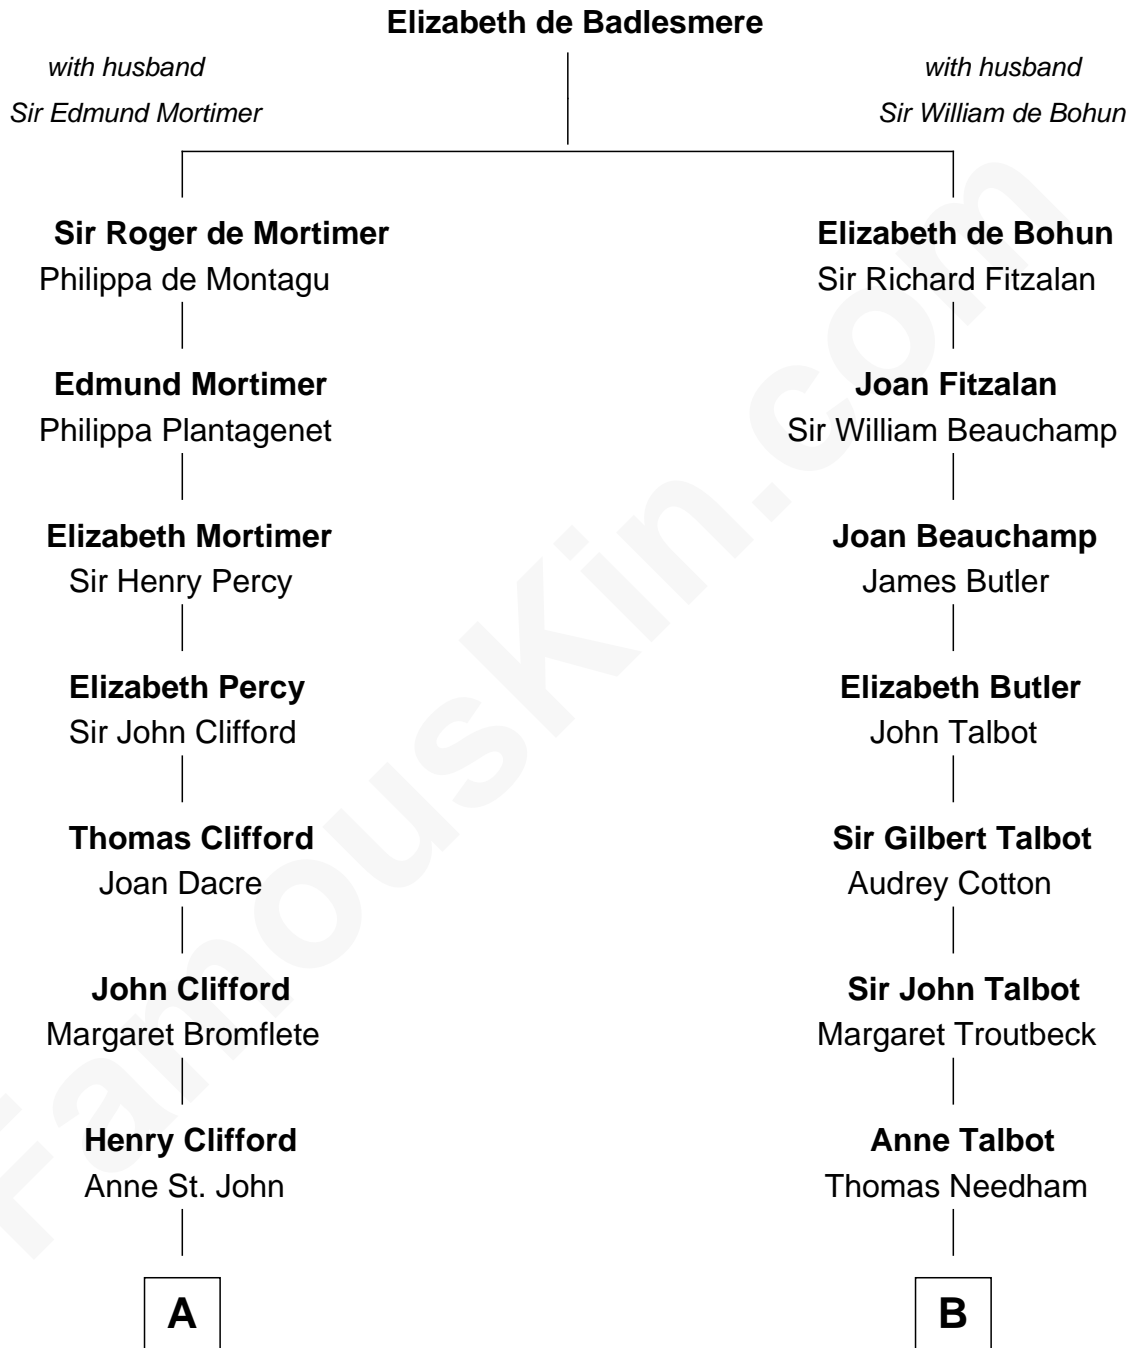

# FamousKin.com Relationship Chart of

**William Howard Taft**

*27th U.S. President*

19th cousin of

**Dick Clark**

*Radio and TV Host*

**C**

**Peter Rawson Taft**

Sylvia Howard

**Alphonso Taft**

Louisa Maria Torrey

**William Howard Taft**

*27th U.S. President*

**D**

**Charles Fuller Barnard**

Anna May Aldridge