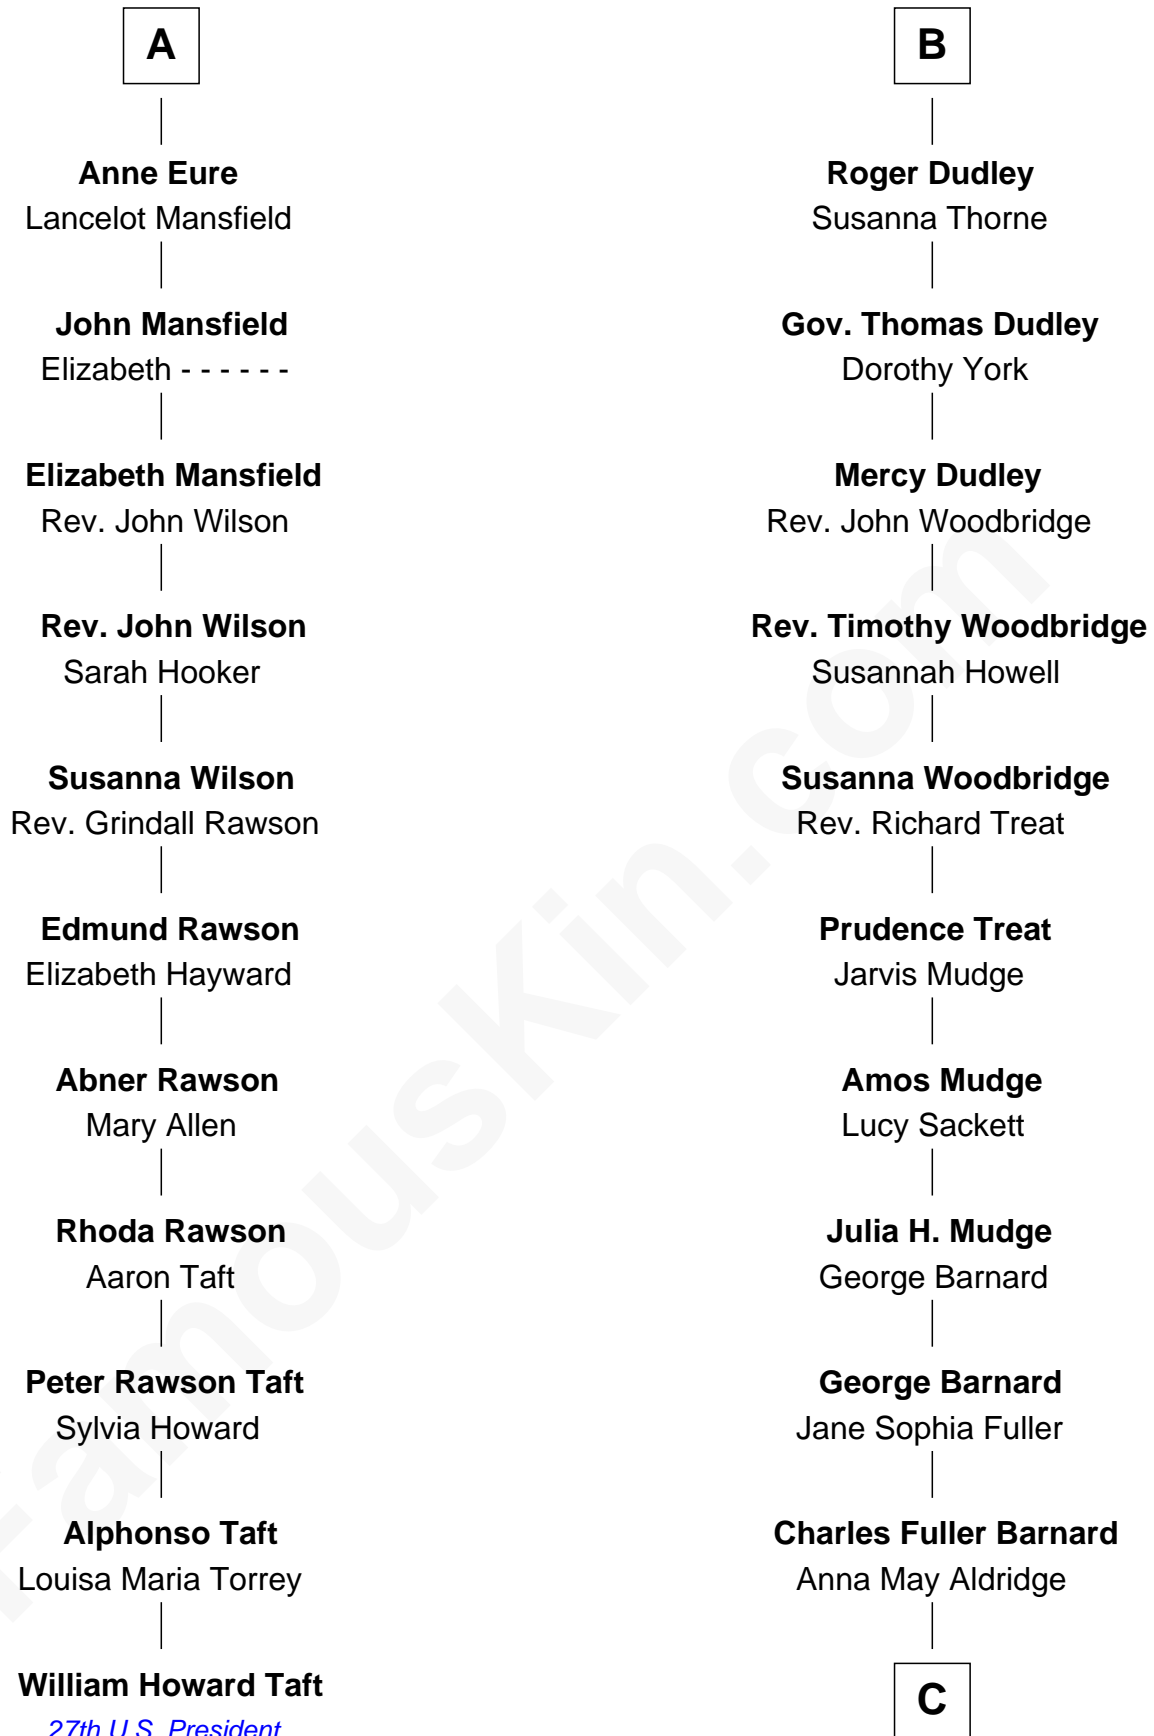

**FamousKin.com**  
**Relationship Chart of**  
**William Howard Taft**  
*27th U.S. President*

17th cousin 1 time removed of  
**Dick Clark**  
*Radio and TV Host*

**Sir Philip le Despencer**  
 Elizabeth - - - - -

**C**

**Julia Fuller Barnard**  
Richard Augustus Clark

**Dick Clark**  
*Radio and TV Host*

FamousKin.com