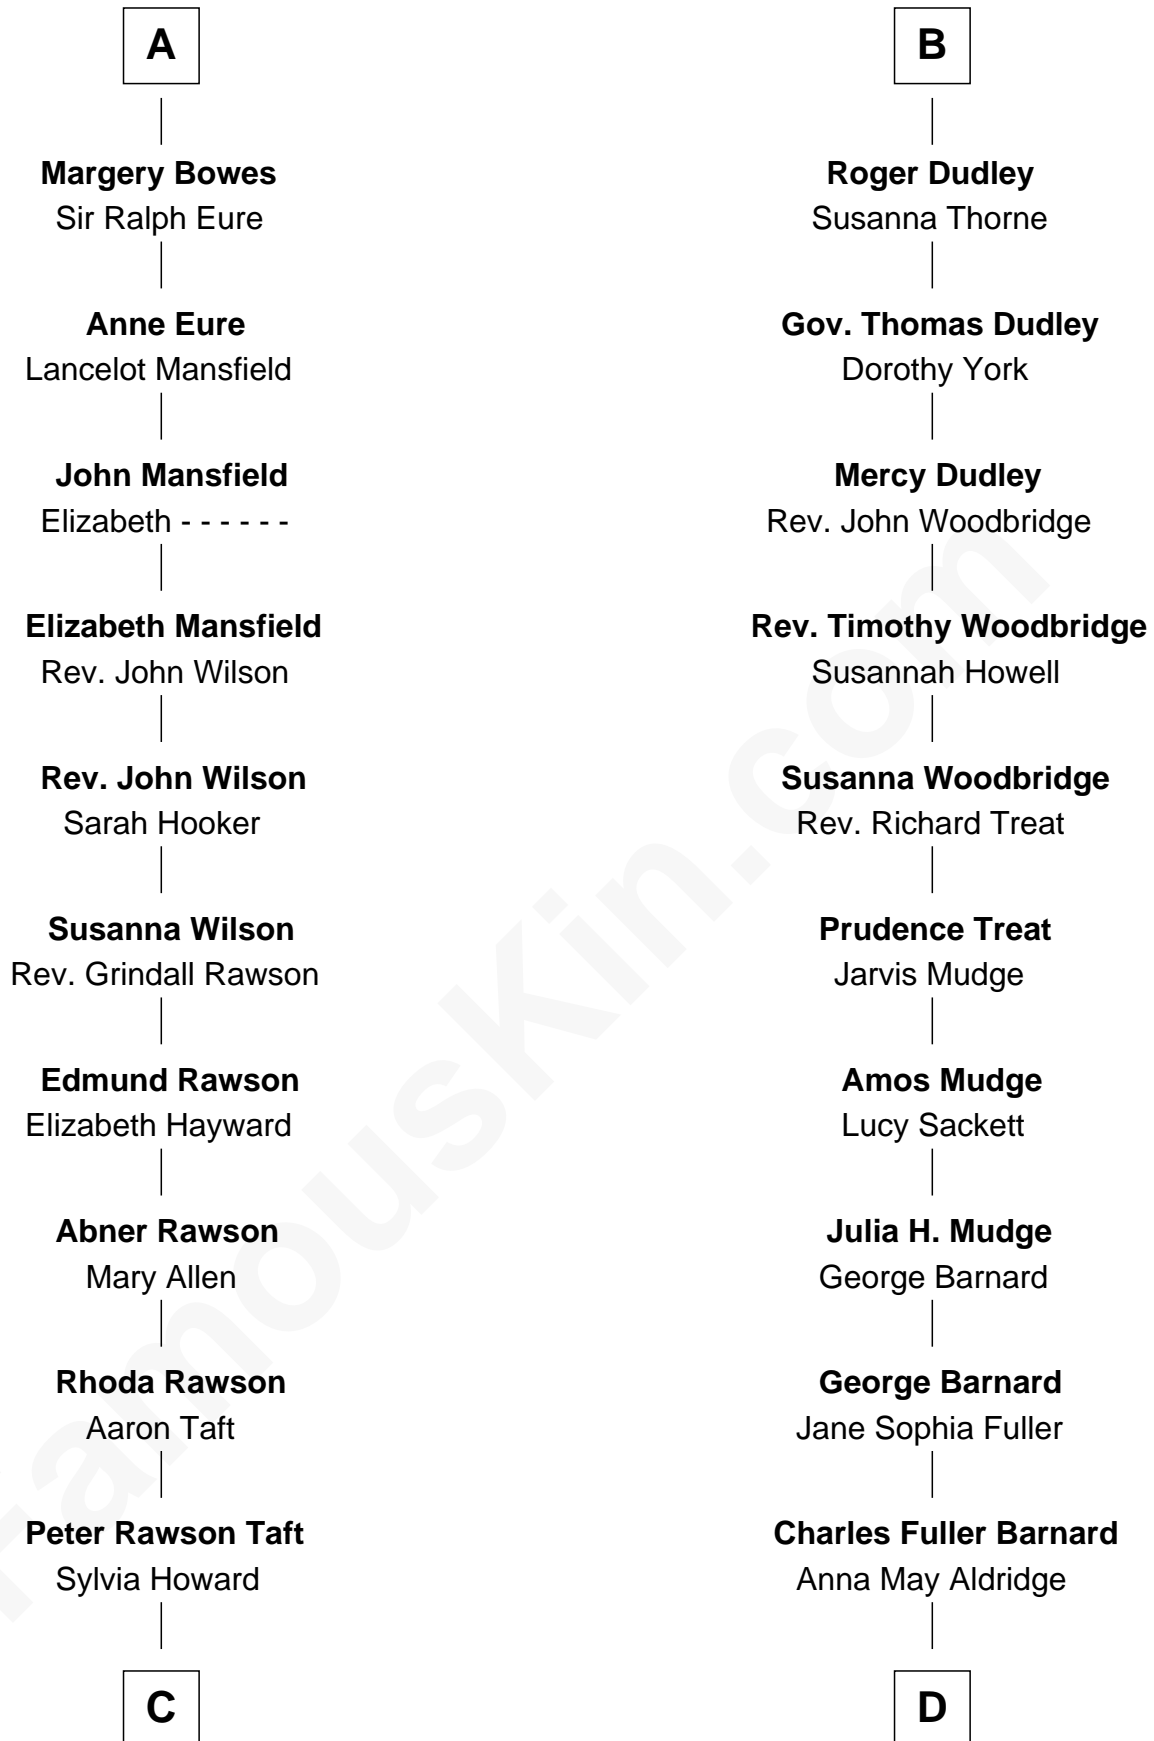

FamousKin.com Relationship Chart of

William Howard Taft

27th U.S. President

18th cousin of

Dick Clark

Radio and TV Host

Sir Maurice de Berkeley

Eve la Zouche

Katherine de Clyvedon

Sir John Berkeley

Elizabeth Betteshorne

Elizabeth Berkeley

Sir John Sutton

Sir Edmund Sutton

Joyce Tiptoft

Sir Edward Sutton

Cecily Willoughby

Sir John Sutton

Cecily Grey

Sir Henry Dudley

----- Ashton

Probable

B

C

Alphonso Taft
Louisa Maria Torrey

William Howard Taft
27th U.S. President

D

Julia Fuller Barnard
Richard Augustus Clark

Dick Clark
Radio and TV Host

FamousKin.com