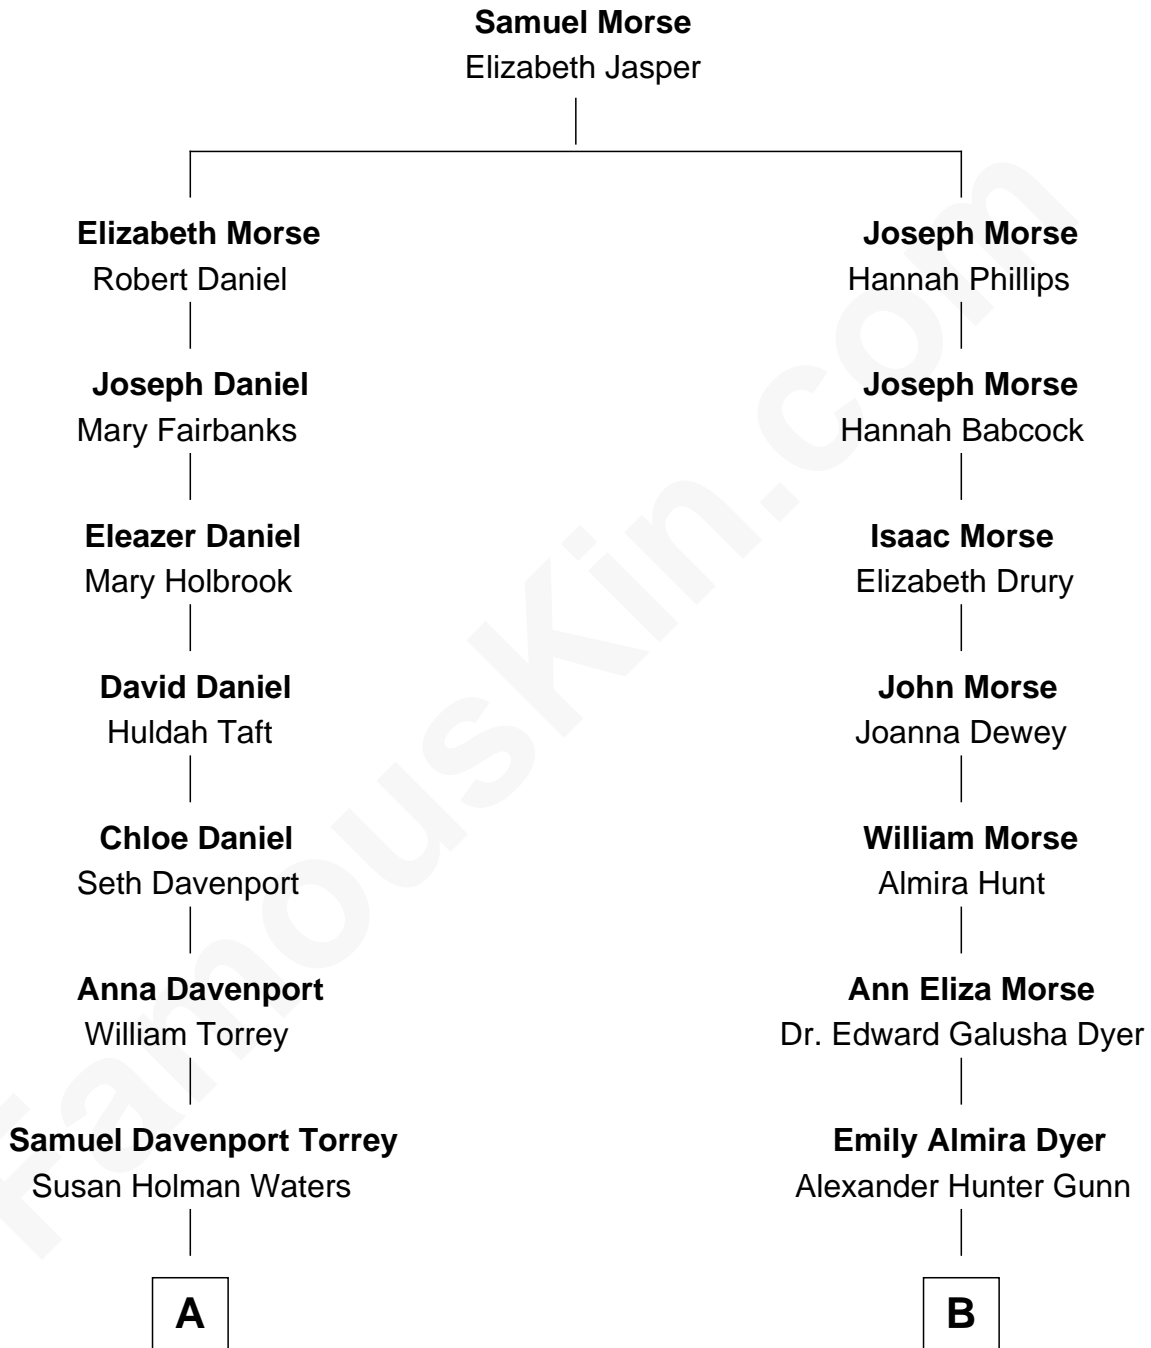

FamousKin.com

Relationship Chart of

William Howard Taft

27th U.S. President

8th cousin 2 times removed of

Elisabeth Shue
TV and Movie Actress

A

Louisa Maria Torrey

Alphonso Taft

William Howard Taft

27th U.S. President

B

Alexander Hunter Gunn

Harriet Grace Brewster Willcox

Mary Brewster Gunn

Adoniram Judson Wells

Anne Brewster Wells

James William Shue

Elisabeth Shue

TV and Movie Actress