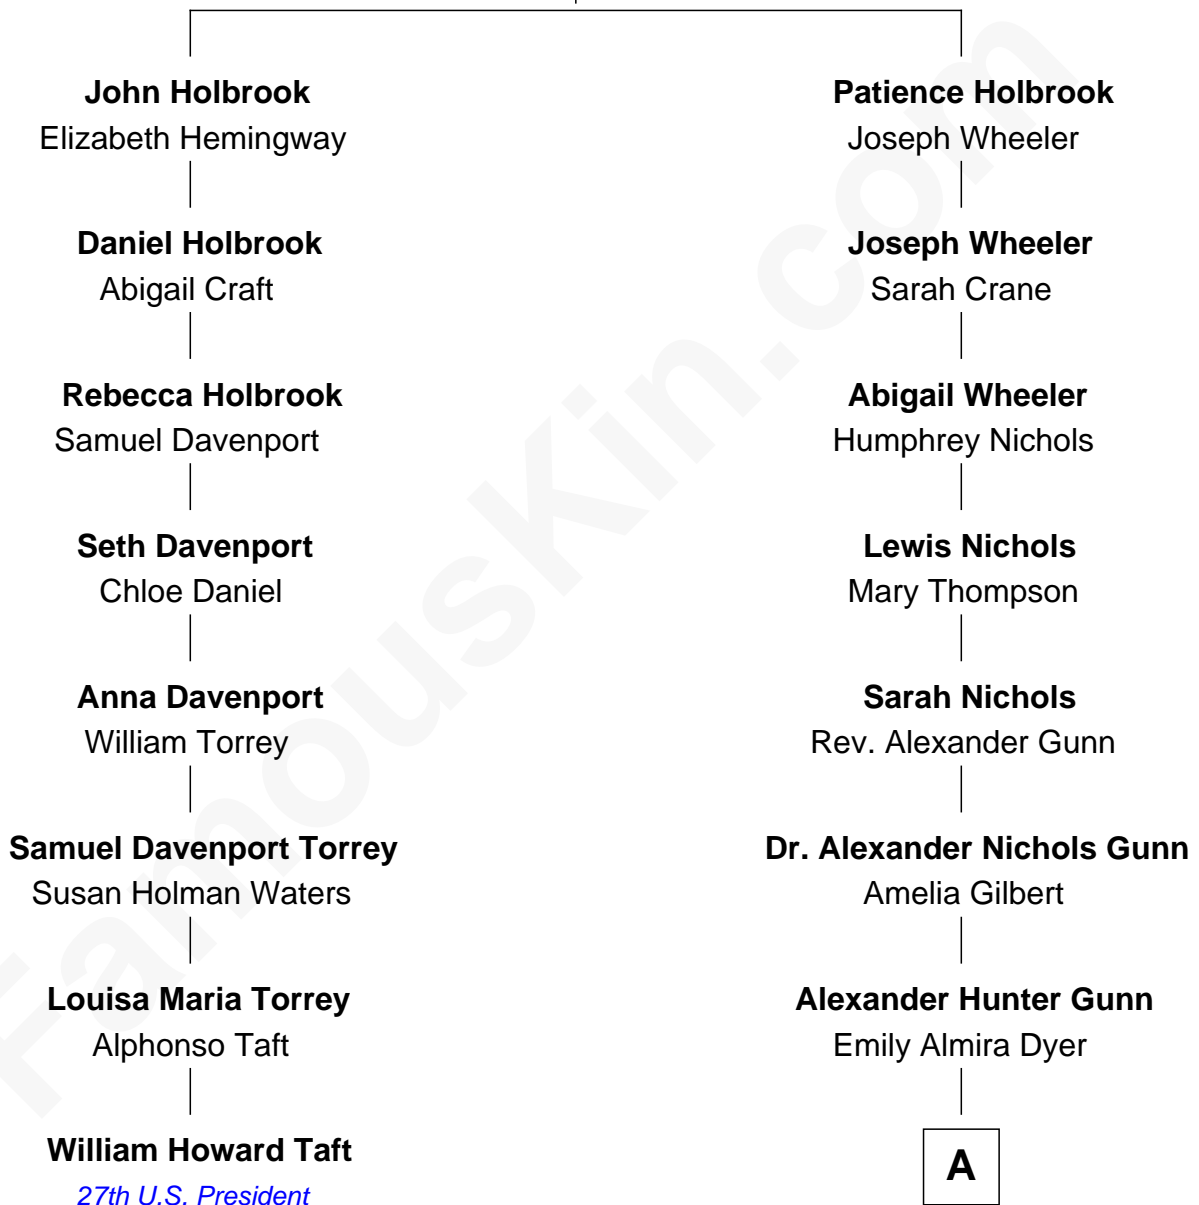

**FamousKin.com**  
**Relationship Chart of**  
**William Howard Taft**  
*27th U.S. President*

7th cousin 3 times removed of

**Elisabeth Shue**  
*TV and Movie Actress*

**Richard Holbrook**  
 Agnes - - - - -

A

**Alexander Hunter Gunn**  
Harriet Grace Brewster Willcox

**Mary Brewster Gunn**  
Adoniram Judson Wells

**Anne Brewster Wells**  
James William Shue

**Elisabeth Shue**  
*TV and Movie Actress*