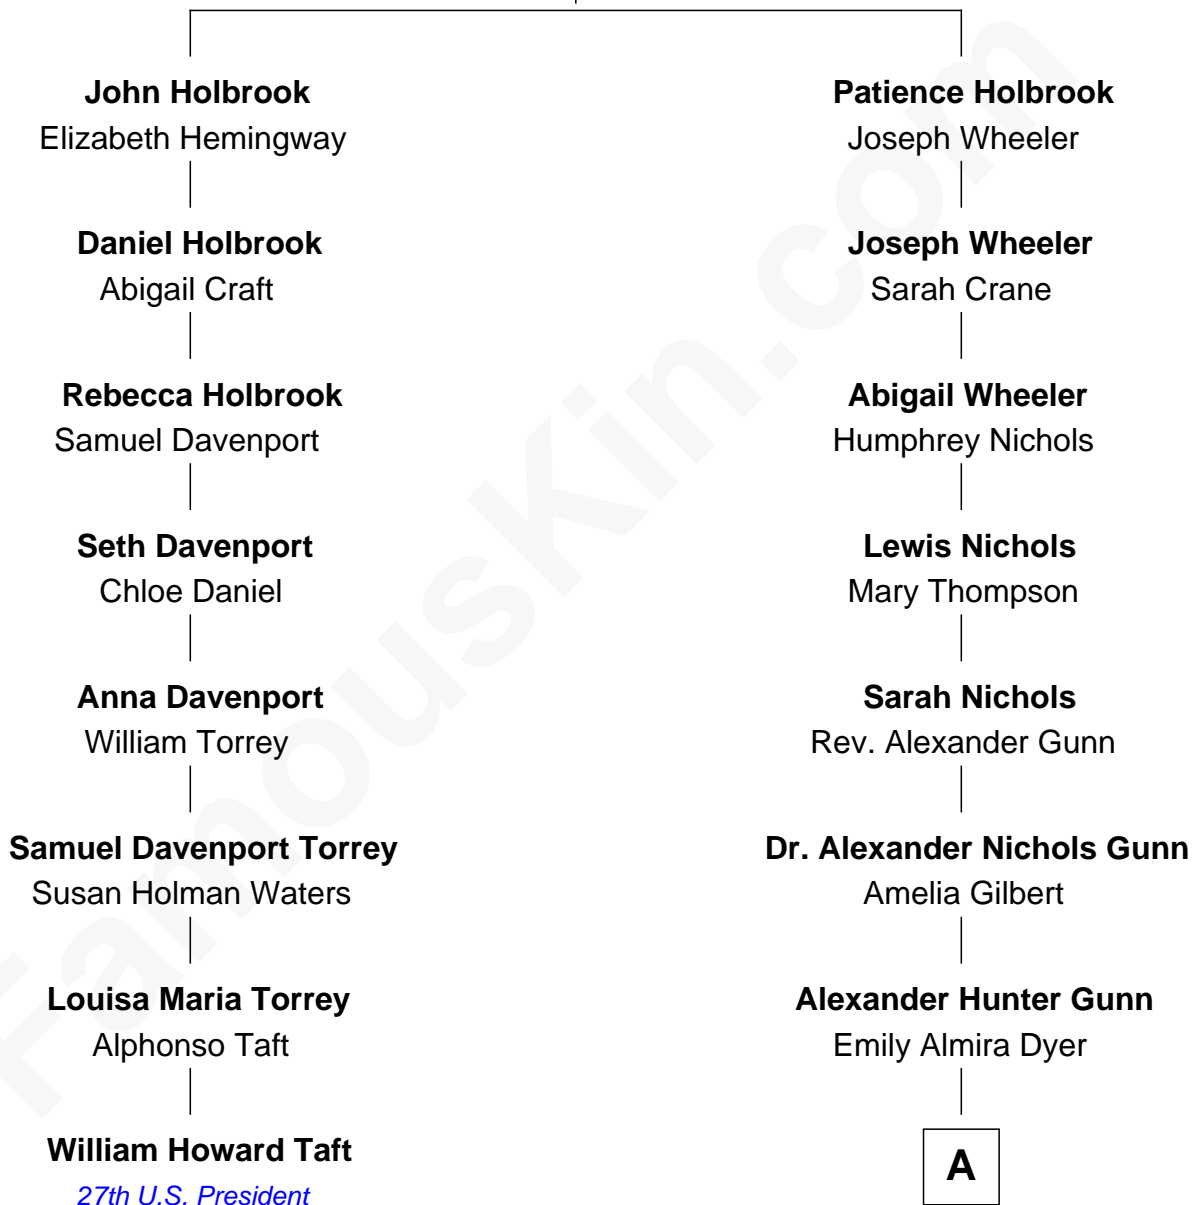

**FamousKin.com**  
**Relationship Chart of**  
**William Howard Taft**  
*27th U.S. President*

**7th cousin 3 times removed of**  
**Andrew Shue**  
*TV Actor*

**Richard Holbrook**  
 Agnes - - - - -

A

**Alexander Hunter Gunn**  
Harriet Grace Brewster Willcox

**Mary Brewster Gunn**  
Adoniram Judson Wells

**Anne Brewster Wells**  
James William Shue

**Andrew Shue**  
*TV Actor*