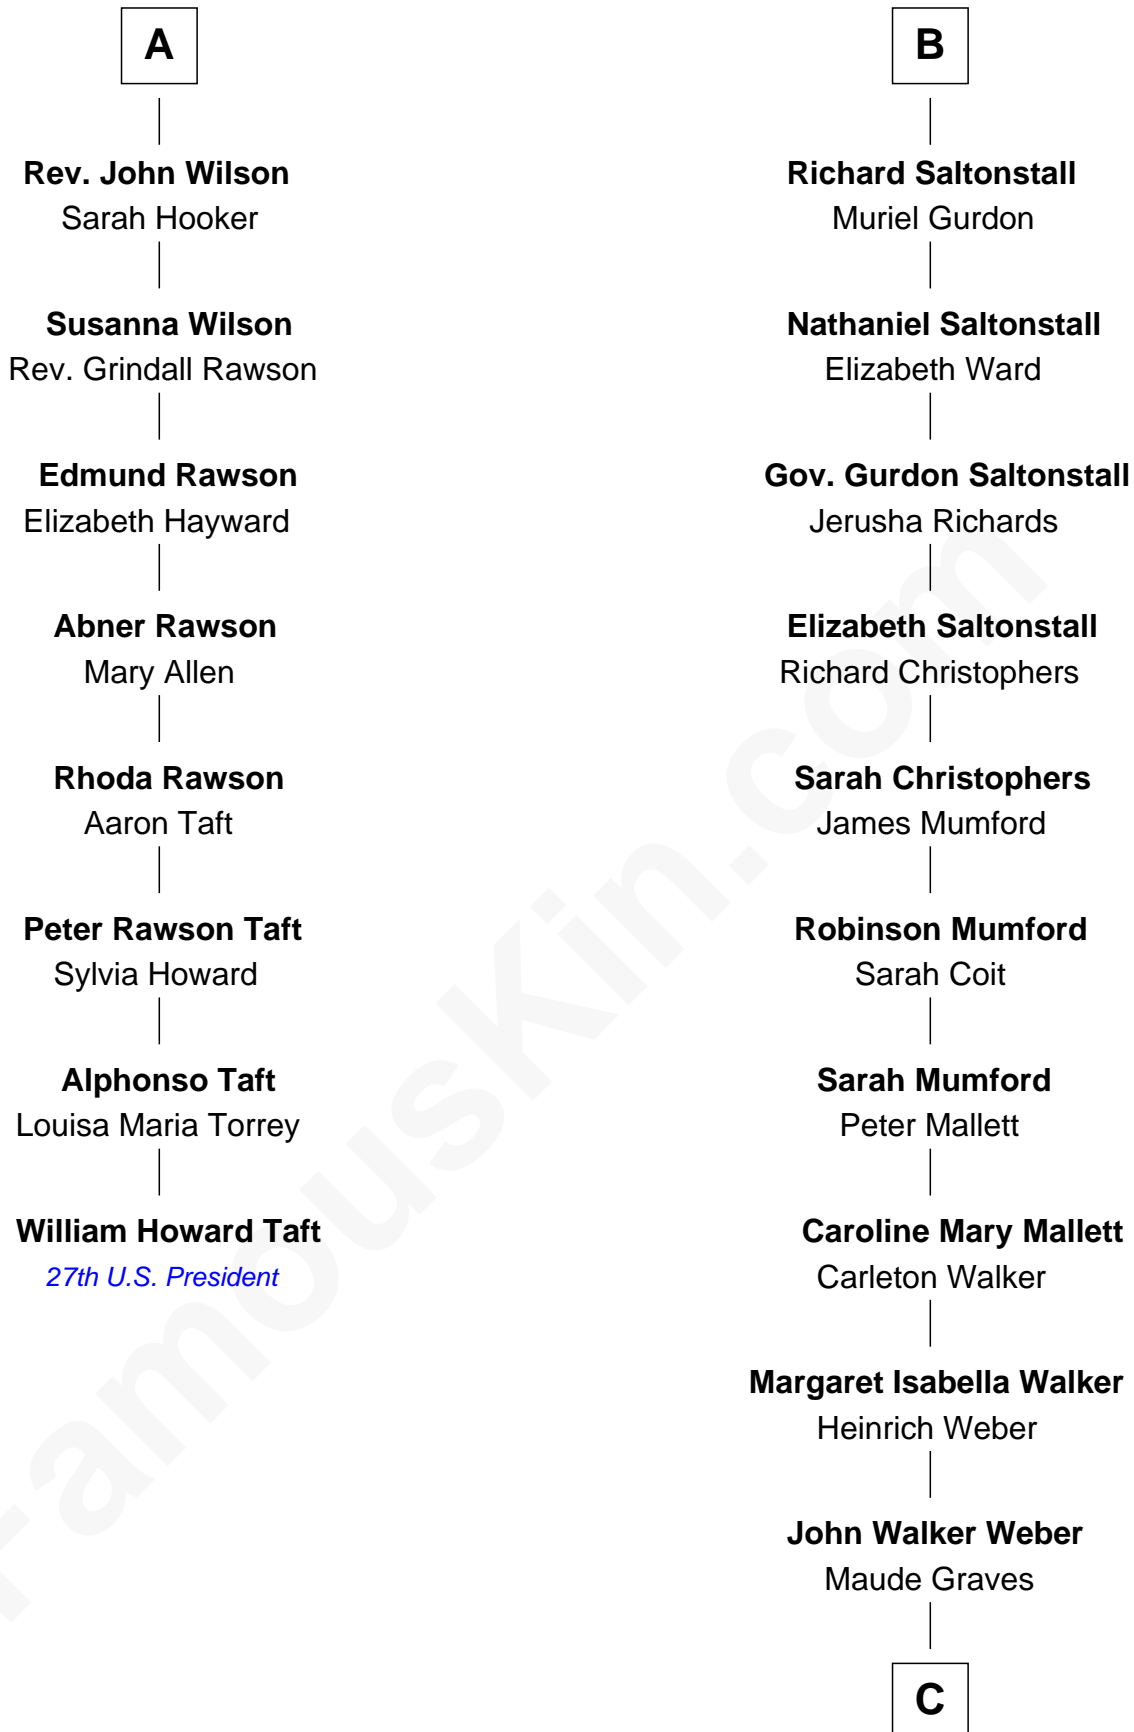

FamousKin.com
Relationship Chart of
William Howard Taft
27th U.S. President

14th cousin 5 times removed of
Carly Fiorina
CEO of Hewlett-Packard

C

—
Cara Carleton Weber
Harold Marvin Sneed

—
Joseph Tyree Sneed
Madelon Montross Juergens