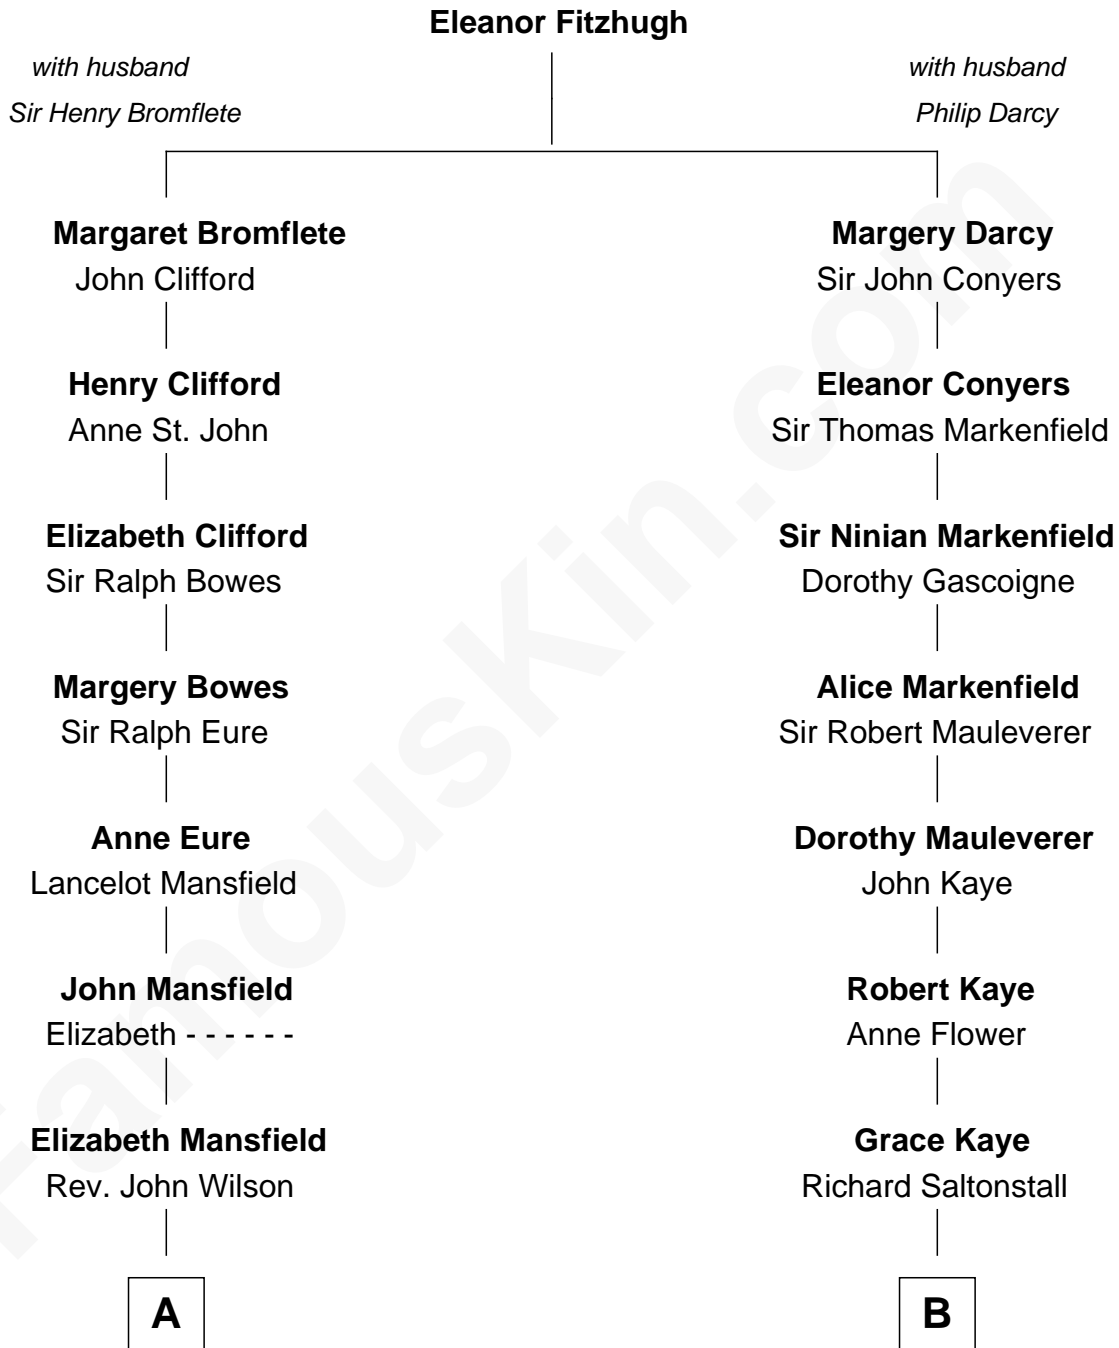

FamousKin.com
Relationship Chart of
William Howard Taft
27th U.S. President

14th cousin 5 times removed of
Carly Fiorina
CEO of Hewlett-Packard

C

—
Cara Carleton Weber
Harold Marvin Sneed

—
Joseph Tyree Sneed
Madelon Montross Juergens