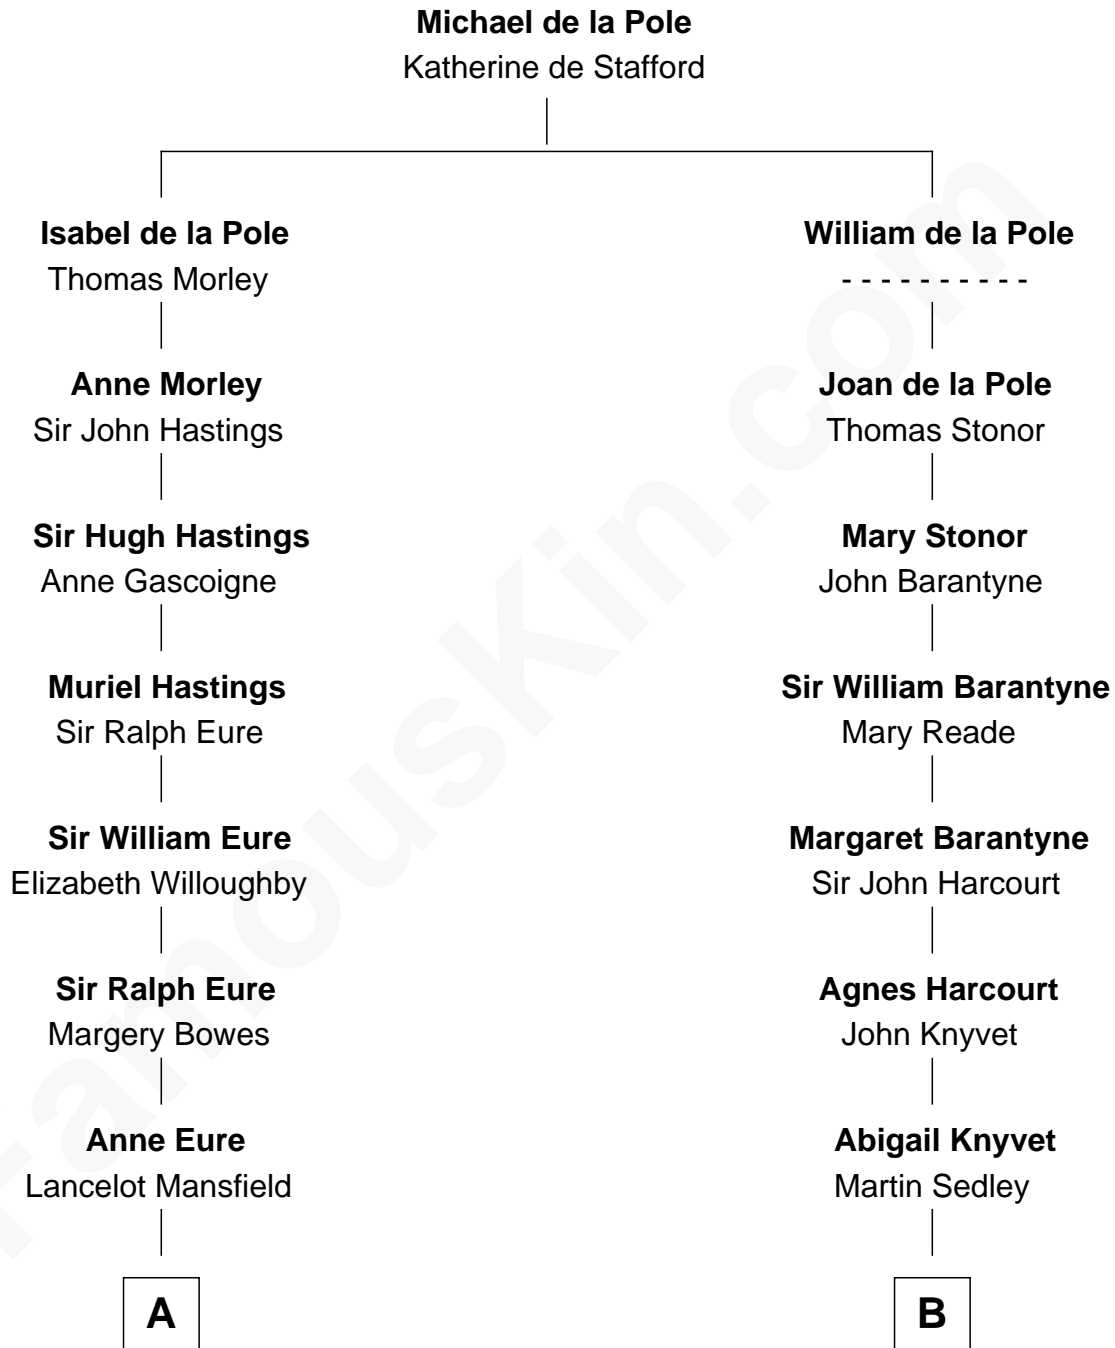

**FamousKin.com**  
**Relationship Chart of**  
**William Howard Taft**  
*27th U.S. President*

**16th cousin 4 times removed of**  
**Carly Fiorina**  
*CEO of Hewlett-Packard*

**C**

**John Walker Weber**

Maude Graves

**Cara Carleton Weber**

Harold Marvin Sneed

**Joseph Tyree Sneed**

Madelon Montross Juergens

**Carly Fiorina**

*CEO of Hewlett-Packard*