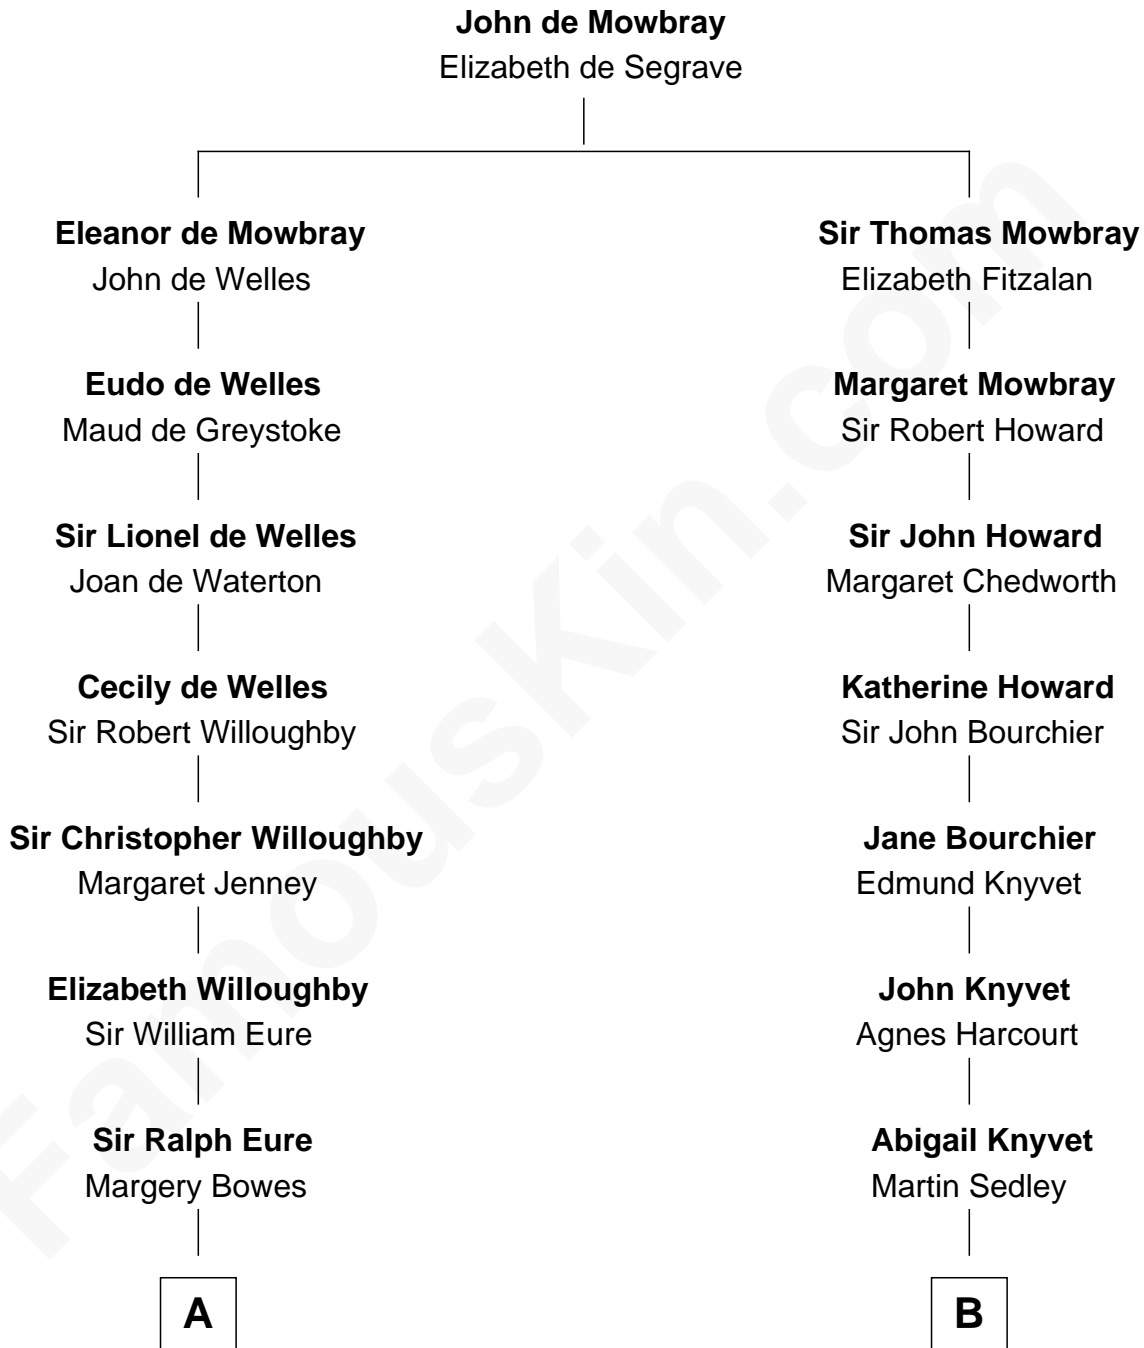

FamousKin.com
Relationship Chart of
William Howard Taft
27th U.S. President

17th cousin 3 times removed of
Carly Fiorina
CEO of Hewlett-Packard

C

John Walker Weber

Maude Graves

Cara Carleton Weber

Harold Marvin Sneed

Joseph Tyree Sneed

Madelon Montross Juergens

Carly Fiorina

CEO of Hewlett-Packard