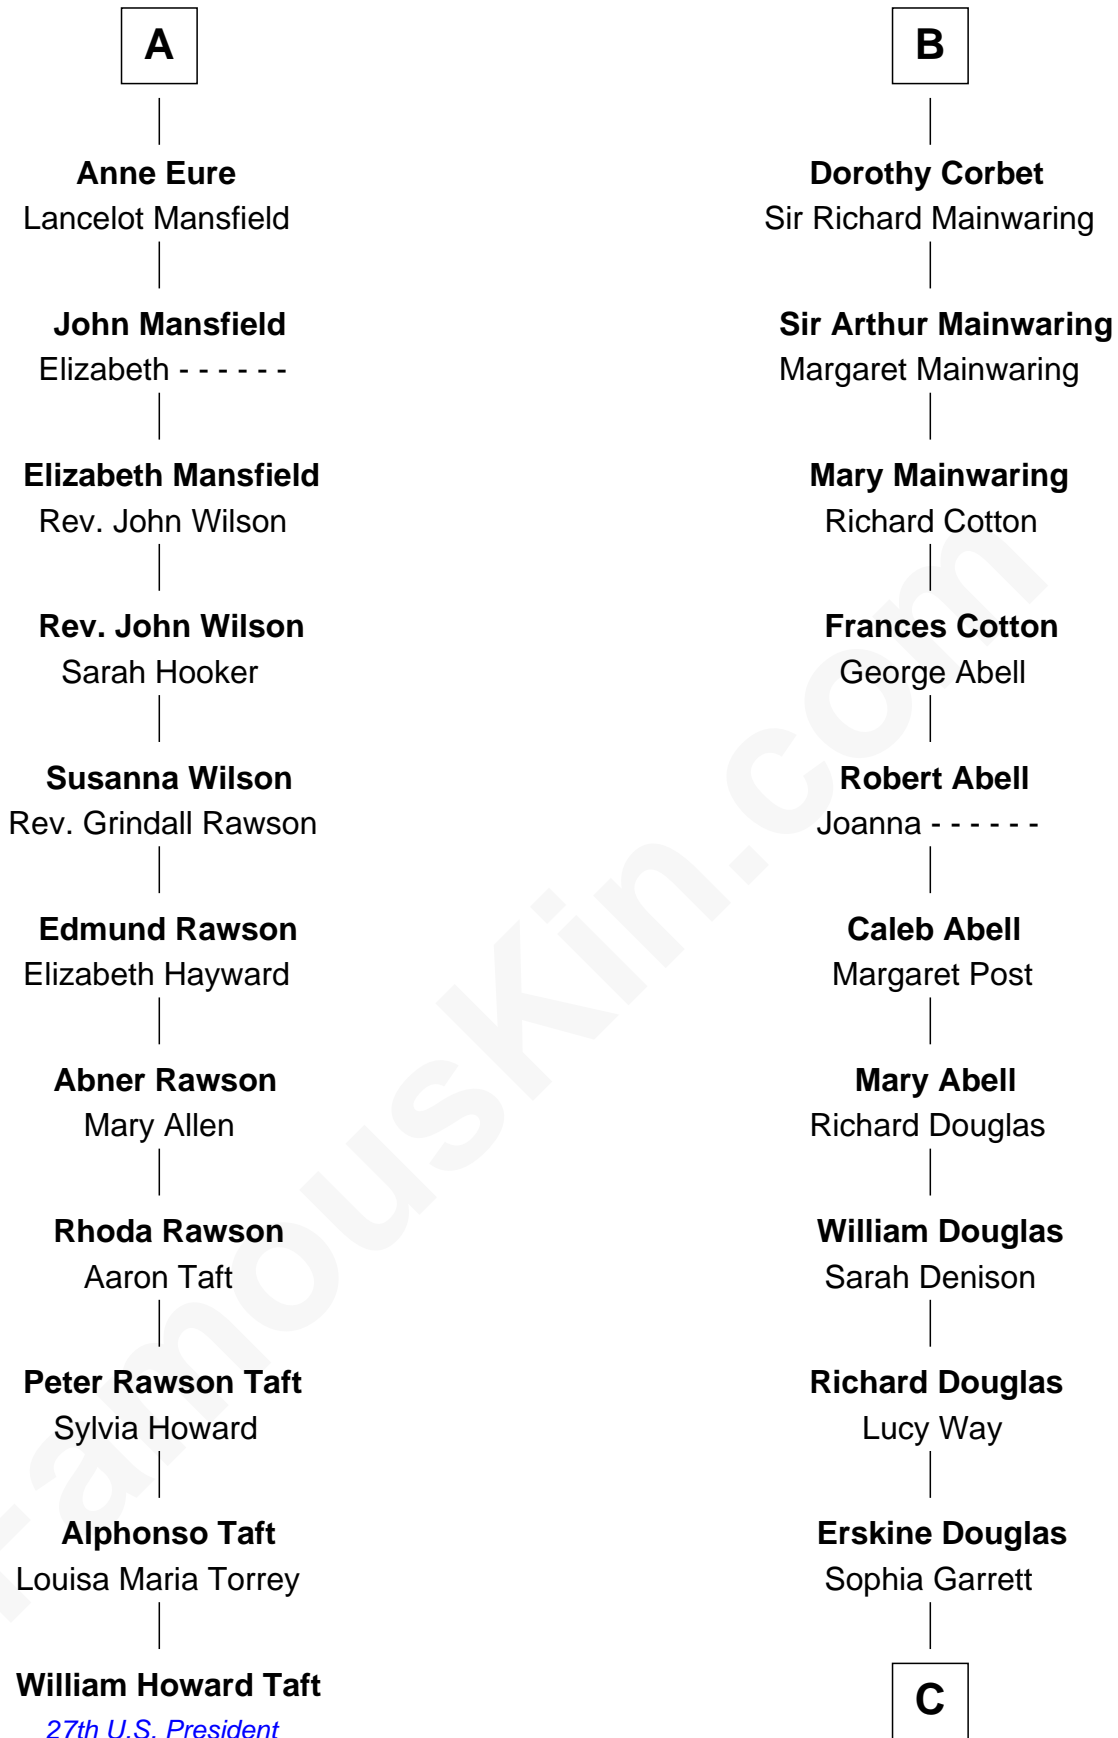

FamousKin.com

Relationship Chart of

William Howard Taft

27th U.S. President

17th cousin 4 times removed of

Illeana Douglas
TV and Movie Actress

C

Emma Jane Douglas

Col. George Taliaferro Shackelford

Lena Priscilla Shackelford

Edouard Gregory Hesselberg

Melvyn Edouard Hesselberg

Rosalind Hightower

Gregory Hesselberg

Joan Georgescu

Illeana Douglas