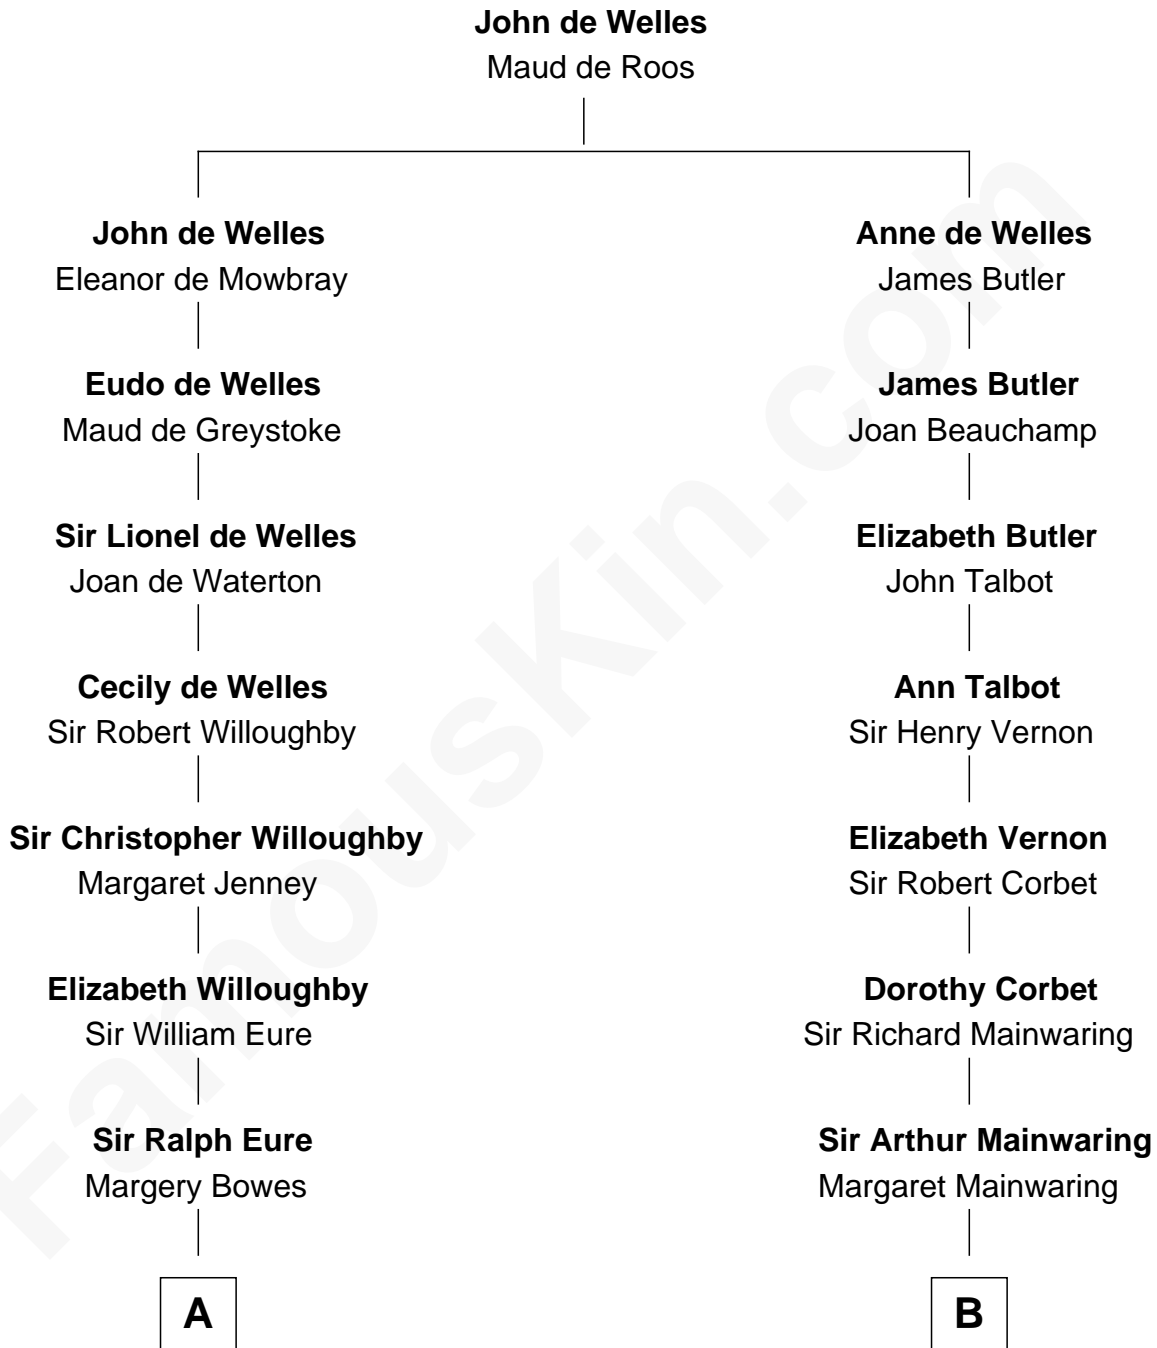

FamousKin.com
Relationship Chart of
William Howard Taft
27th U.S. President

17th cousin 2 times removed of

Illeana Douglas
TV and Movie Actress

C

Melvyn Edouard Hesselberg

Rosalind Hightower

Gregory Hesselberg

Joan Georgescu

Illeana Douglas

TV and Movie Actress