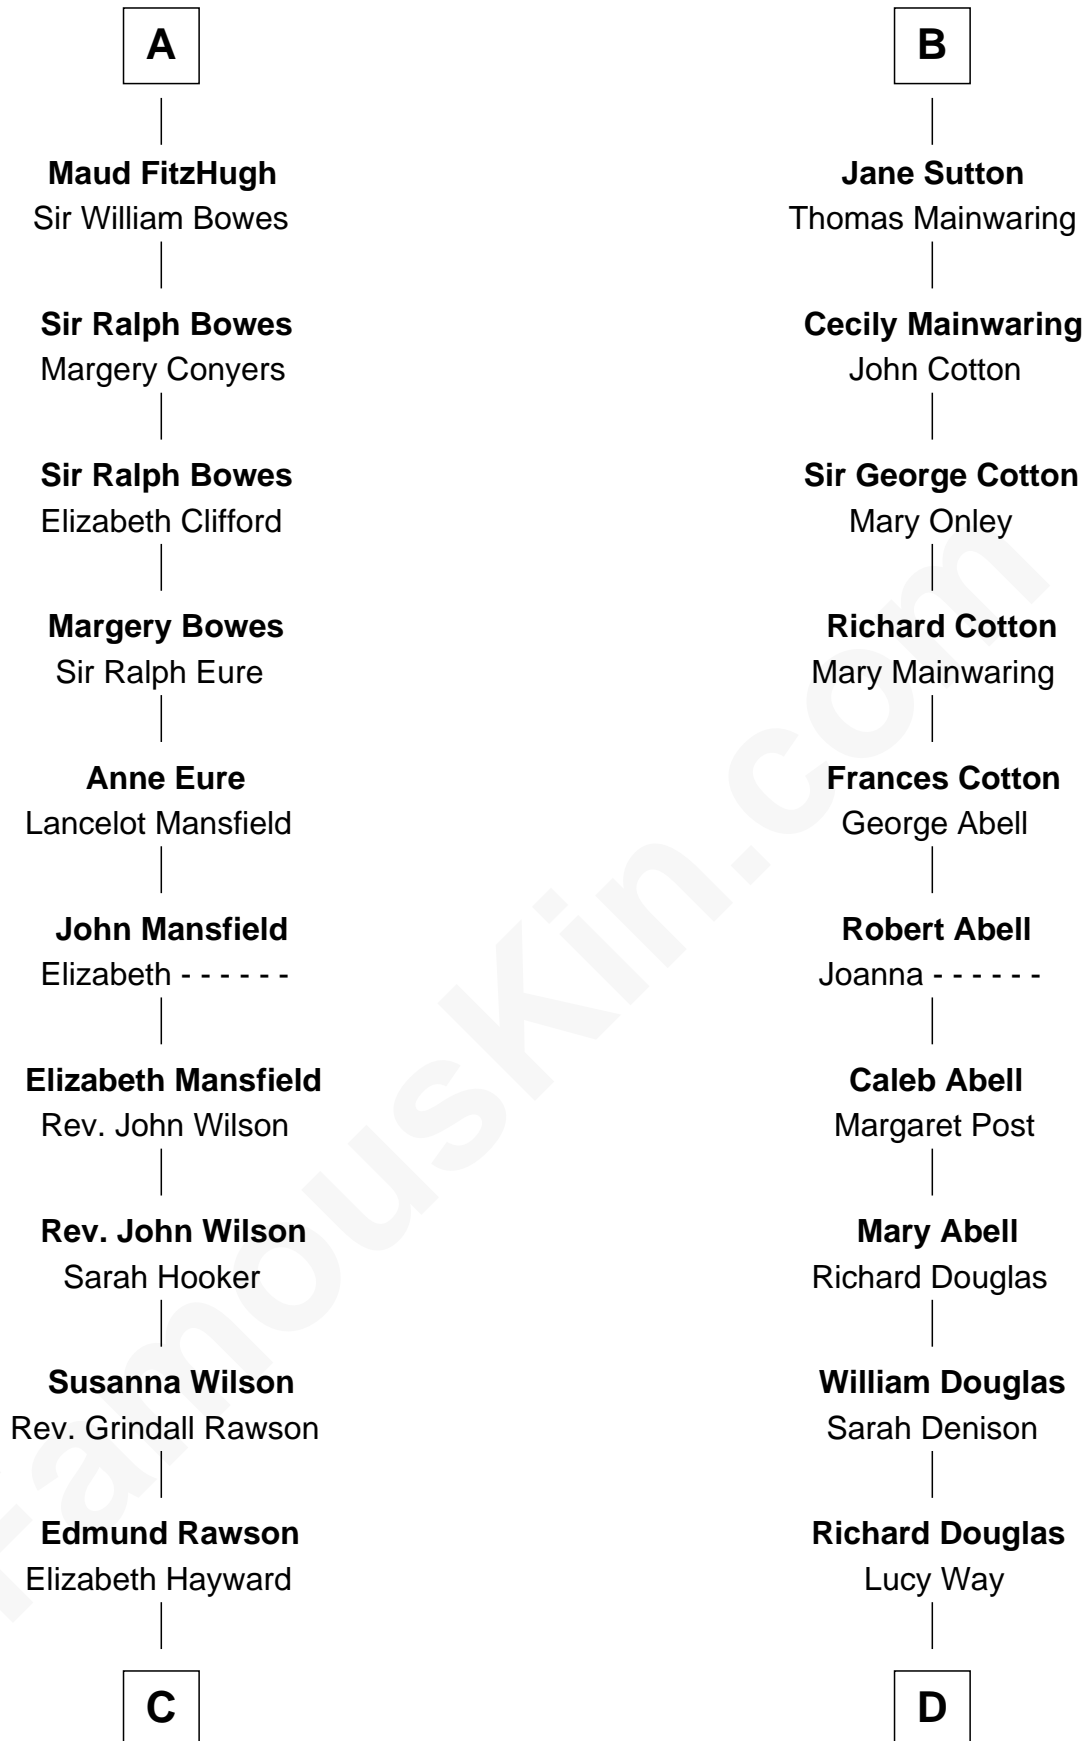

**FamousKin.com**  
**Relationship Chart of**  
**William Howard Taft**  
*27th U.S. President*

20th cousin 1 time removed of  
**Melvyn Douglas**  
*Movie Actor*

**C**

**Abner Rawson**

Mary Allen

**Rhoda Rawson**

Aaron Taft

**Peter Rawson Taft**

Sylvia Howard

**Alphonso Taft**

Louisa Maria Torrey

**William Howard Taft**

*27th U.S. President*

**D**

**Erskine Douglas**

Sophia Garrett

**Emma Jane Douglas**

Col. George Taliaferro Shackelford

**Lena Priscilla Shackelford**

Edouard Gregory Hesselberg

**Melvyn Douglas**

*Movie Actor*