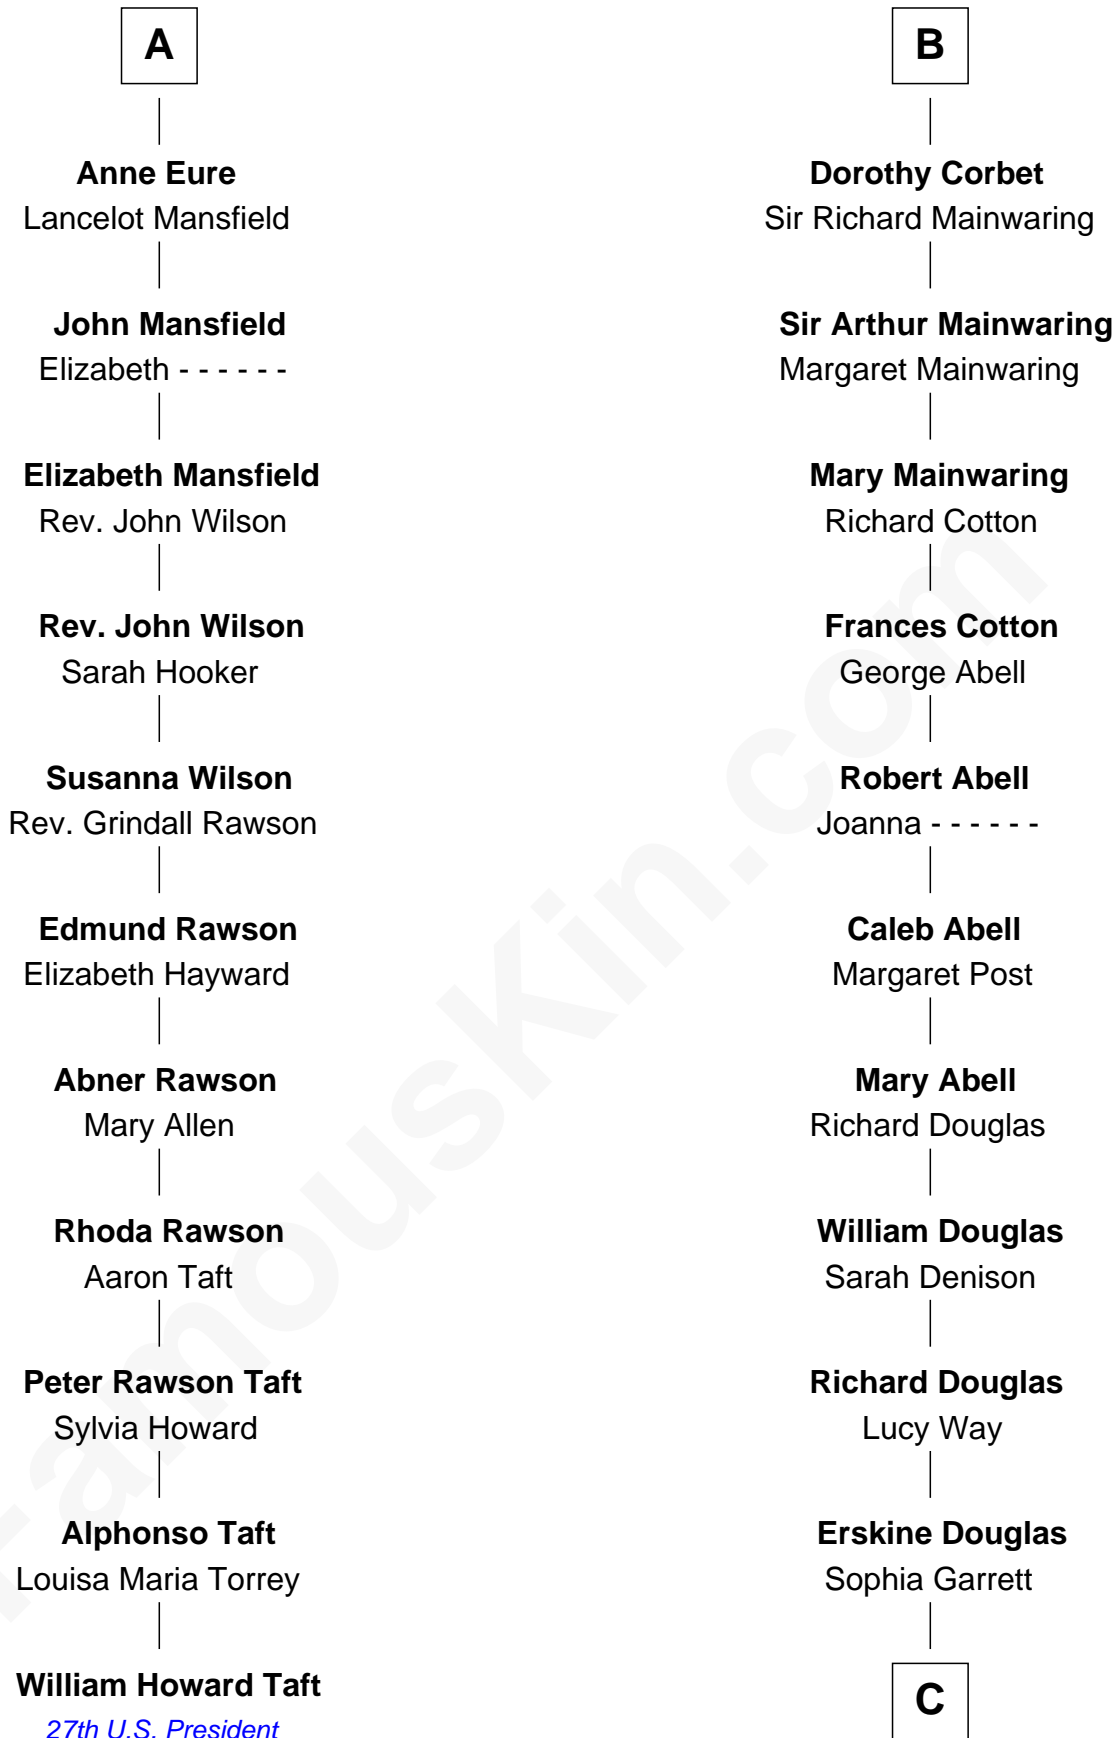

**FamousKin.com**  
**Relationship Chart of**  
**William Howard Taft**  
*27th U.S. President*

17th cousin 2 times removed of  
**Melvyn Douglas**  
*Movie Actor*

C

**Emma Jane Douglas**

Col. George Taliaferro Shackelford

**Lena Priscilla Shackelford**

Edouard Gregory Hesselberg

**Melvyn Douglas**

*Movie Actor*

FamousKin.com