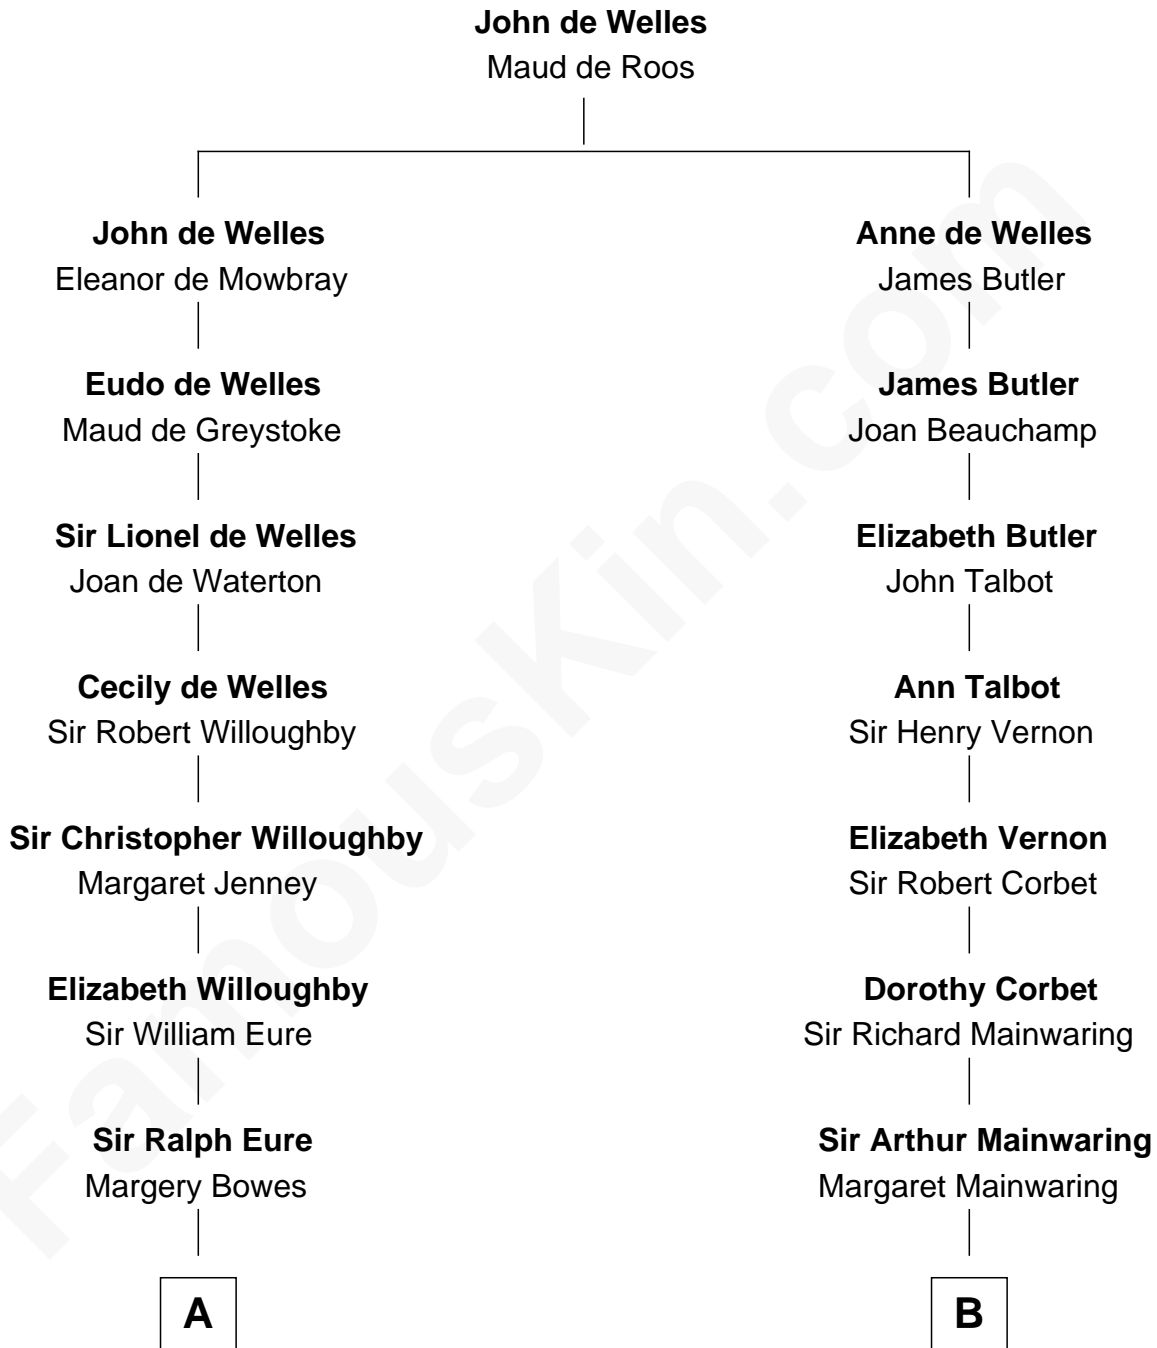

FamousKin.com Relationship Chart of

William Howard Taft

27th U.S. President

17th cousin of

Melvyn Douglas

Movie Actor

A

Anne Eure
Lancelot Mansfield

John Mansfield
Elizabeth - - - - -

Elizabeth Mansfield
Rev. John Wilson

Rev. John Wilson
Sarah Hooker

Susanna Wilson
Rev. Grindall Rawson

Edmund Rawson
Elizabeth Hayward

Abner Rawson
Mary Allen

Rhoda Rawson
Aaron Taft

Peter Rawson Taft
Sylvia Howard

Alphonso Taft
Louisa Maria Torrey

William Howard Taft
27th U.S. President

B

Mary Mainwaring
Richard Cotton

Frances Cotton
George Abell

Robert Abell
Joanna - - - - -

Caleb Abell
Margaret Post

Mary Abell
Richard Douglas

William Douglas
Sarah Denison

Richard Douglas
Lucy Way

Erskine Douglas
Sophia Garrett

Emma Jane Douglas
Col. George Taliaferro Shackelford

Lena Priscilla Shackelford
Edouard Gregory Hesselberg