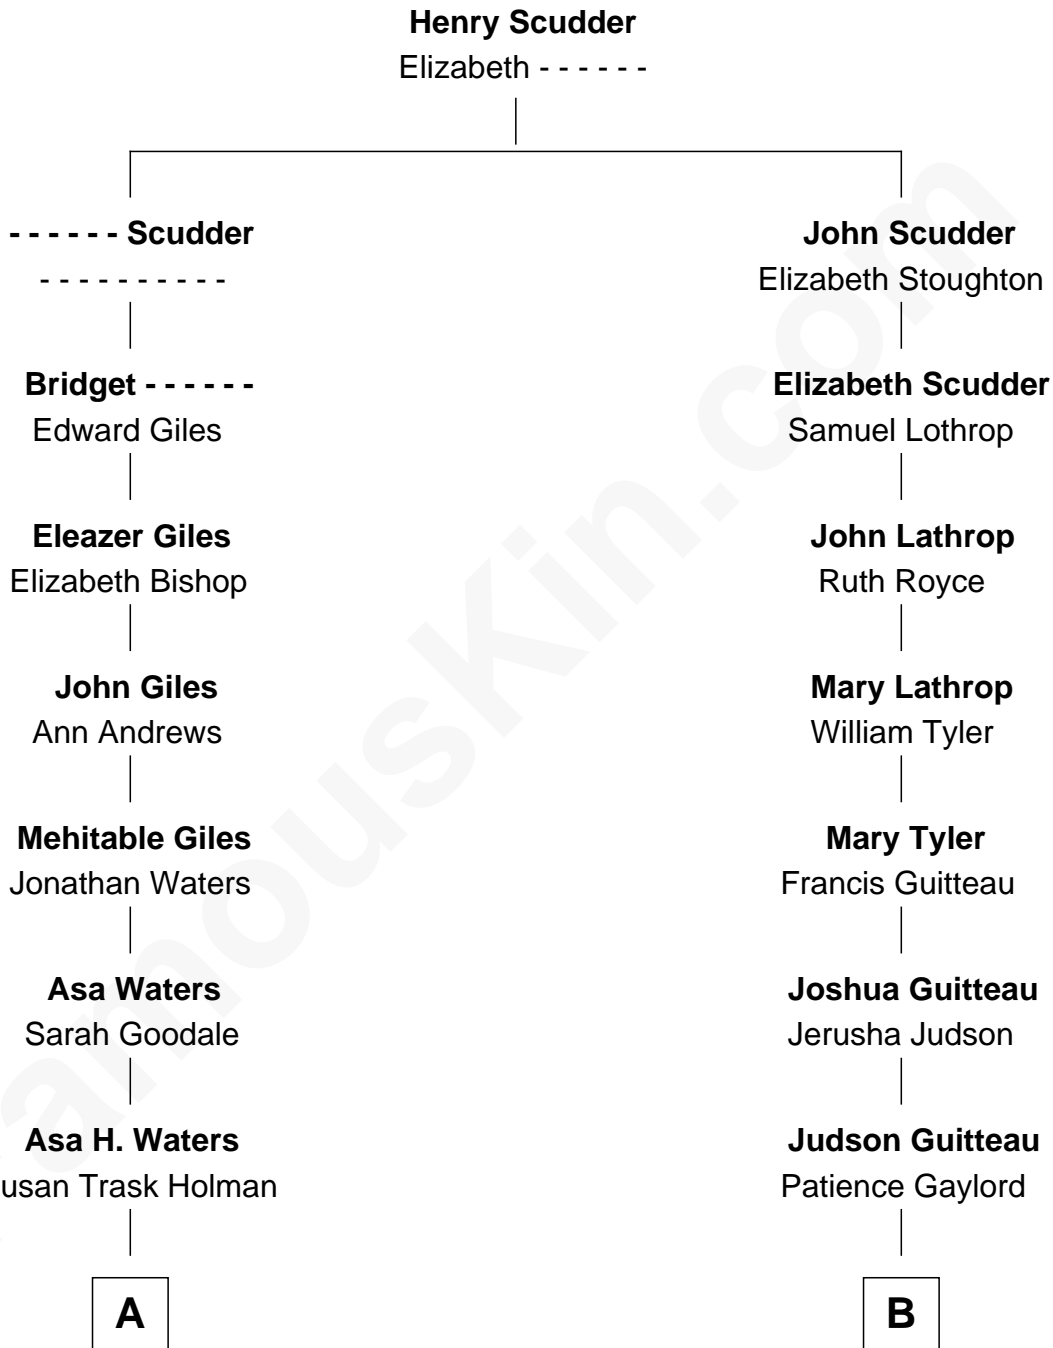

FamousKin.com Relationship Chart of

William Howard Taft

27th U.S. President

9th cousin 2 times removed of

Henry A. Wallace

33rd U.S. Vice-President

A

Susan Holman Waters
Samuel Davenport Torrey

Louisa Maria Torrey
Alphonso Taft

William Howard Taft
27th U.S. President

B

Benjamin Guitteau
Maria Taylor

Emmeline Guitteau
James Howell White

Mary Ann Matilda White
John Avery Brodhead

Carrie May Brodhead
Henry Cantwell Wallace