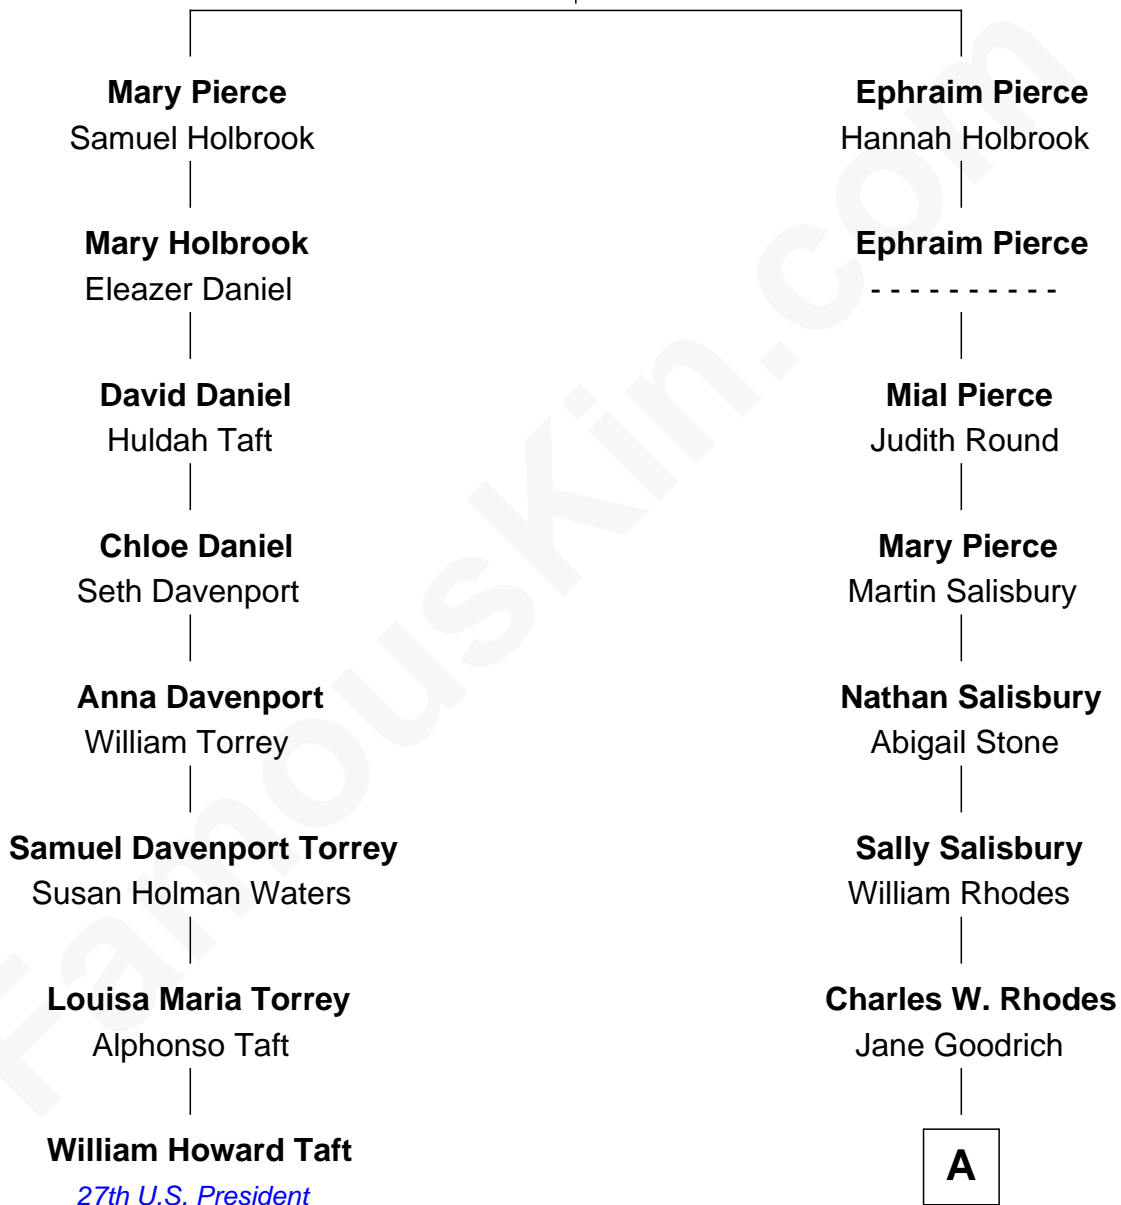

**FamousKin.com**  
**Relationship Chart of**  
**William Howard Taft**  
*27th U.S. President*

**7th cousin 4 times removed of**  
**Sarah Palin**  
*9th Governor of Alaska*

**Michael Pierce**  
 Persis Eames

**A**

Alma Miranda Rhodes

James W. Heath

Charles R. Heath

Alice Adeline Oriel

Charles Francis Heath

Nellie Marie Brandt

Charles Richard Heath

Sarah Sheeran

**Sarah Palin**

*9th Governor of Alaska*

FamousKin.com