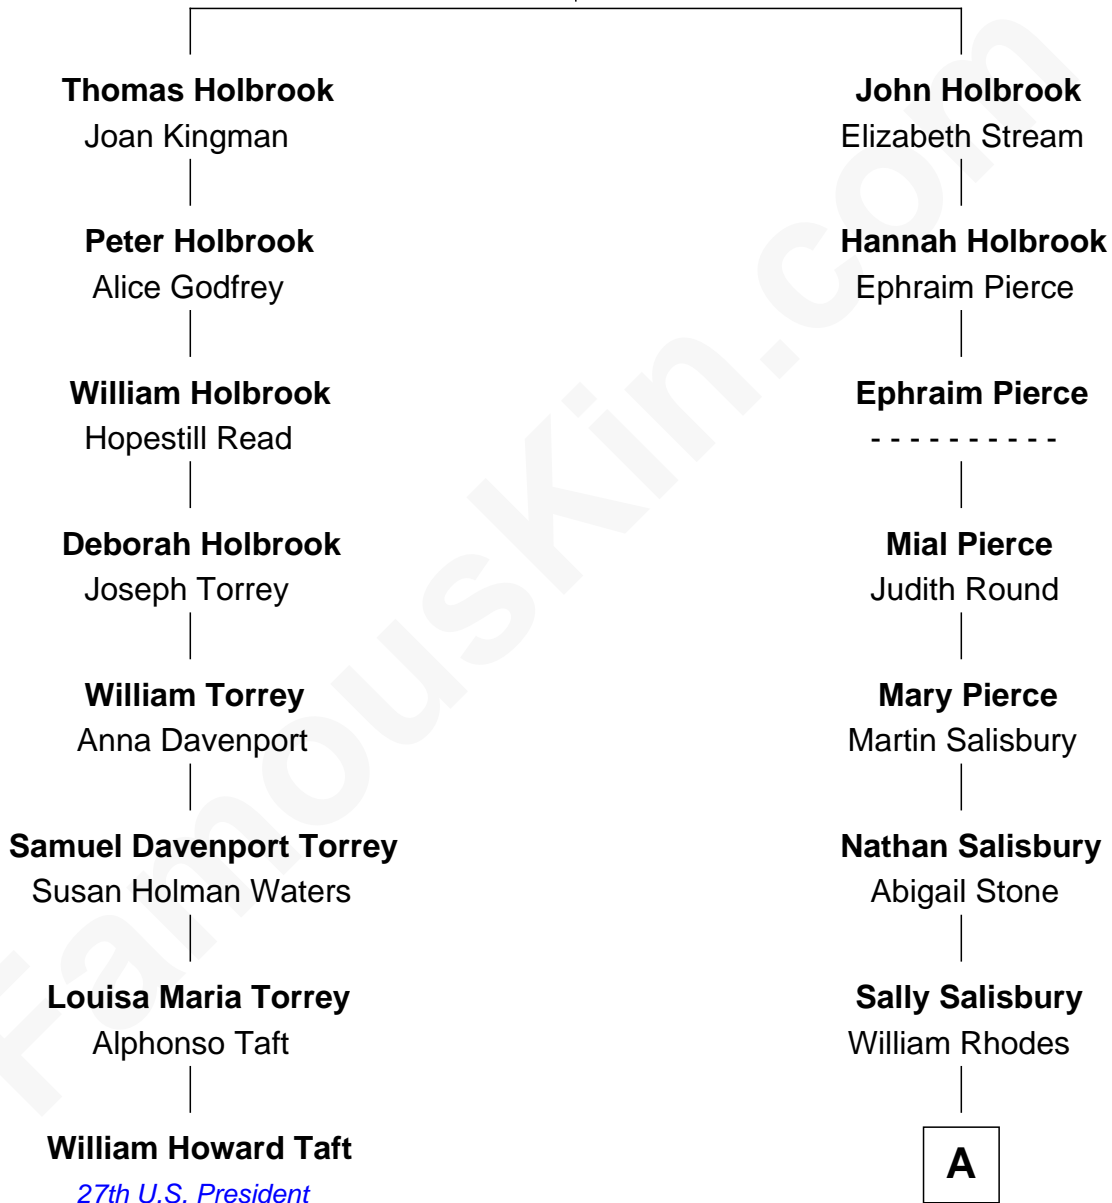

**FamousKin.com**  
**Relationship Chart of**  
**William Howard Taft**  
*27th U.S. President*

**7th cousin 5 times removed of**  
**Sarah Palin**  
*9th Governor of Alaska*

**Thomas Holbrook**  
 Jane Powys

**A**

**Charles W. Rhodes**

Jane Goodrich

**Alma Miranda Rhodes**

James W. Heath

**Charles R. Heath**

Alice Adeline Oriel

**Charles Francis Heath**

Nellie Marie Brandt

**Charles Richard Heath**

Sarah Sheeran

**Sarah Palin**

*9th Governor of Alaska*

FamousKin.com