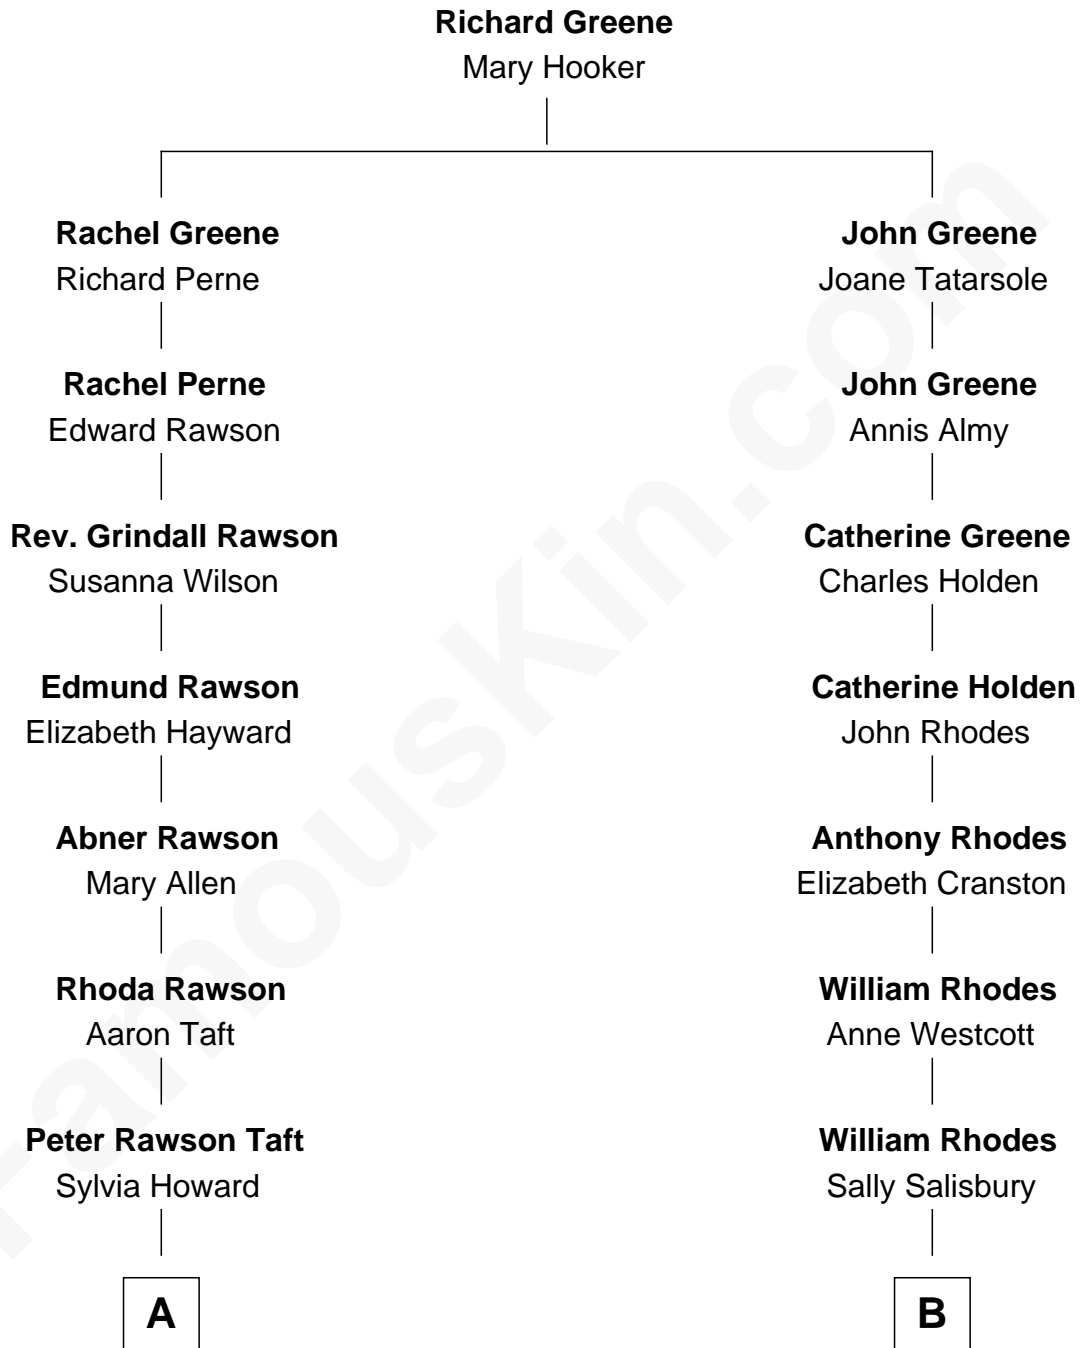

FamousKin.com
Relationship Chart of
William Howard Taft
27th U.S. President

8th cousin 4 times removed of
Sarah Palin
9th Governor of Alaska

A

Alphonso Taft
Louisa Maria Torrey

William Howard Taft
27th U.S. President

B

Charles W. Rhodes
Jane Goodrich

Alma Miranda Rhodes
James W. Heath

Charles R. Heath
Alice Adeline Oriel

Charles Francis Heath
Nellie Marie Brandt

Charles Richard Heath
Sarah Sheeran

Sarah Palin
9th Governor of Alaska