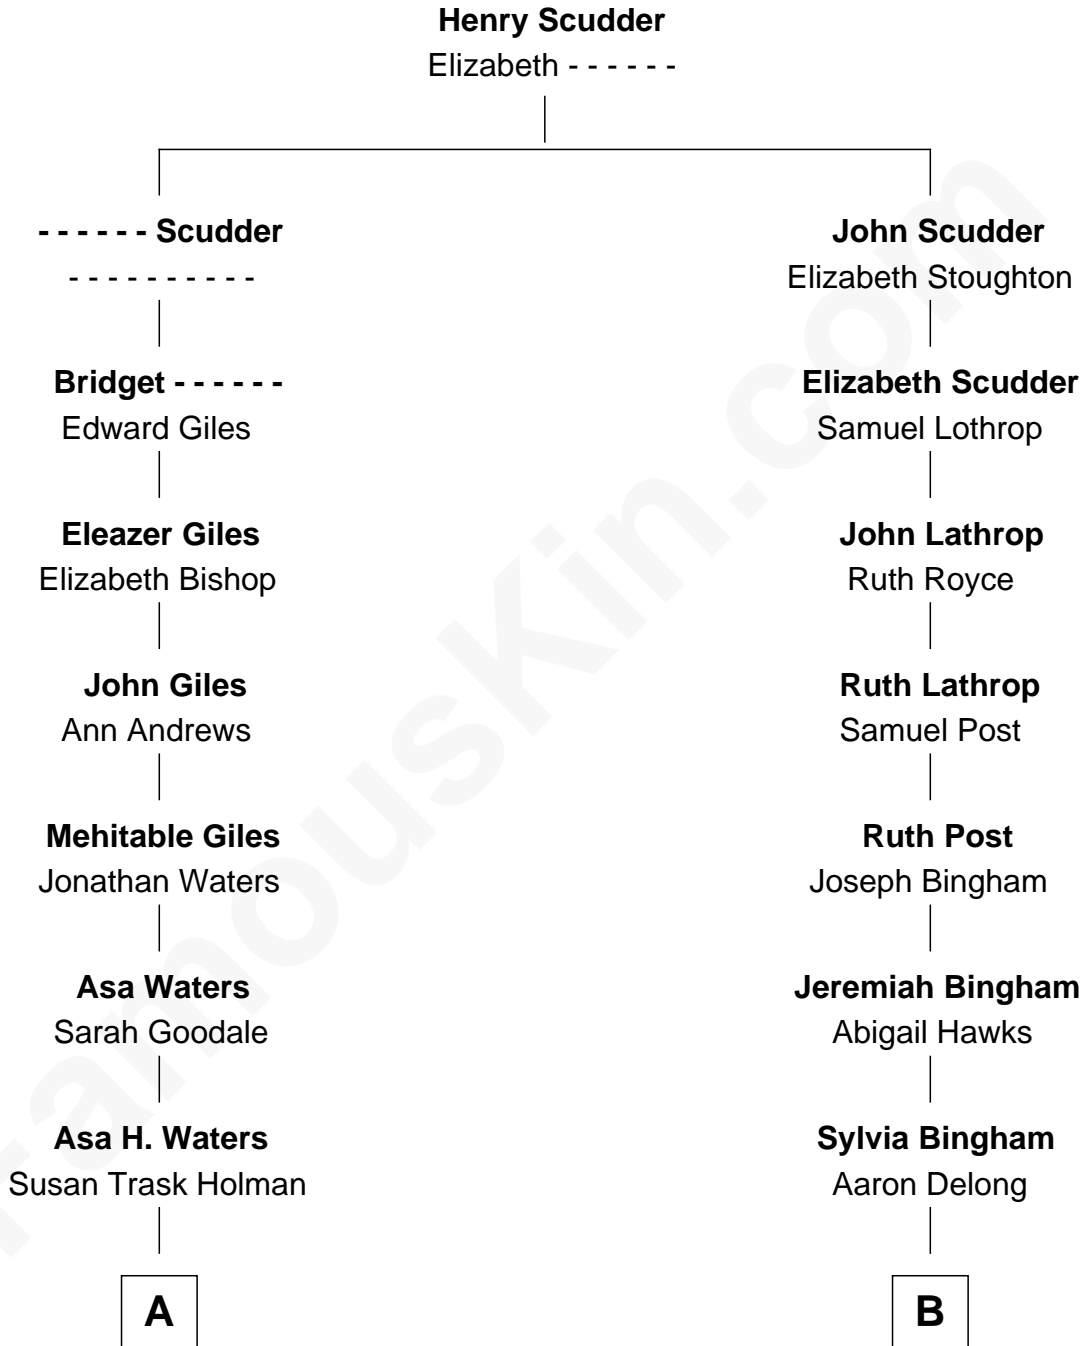

FamousKin.com
Relationship Chart of
William Howard Taft
27th U.S. President

9th cousin 4 times removed of
Sarah Palin
9th Governor of Alaska

A

Susan Holman Waters
Samuel Davenport Torrey

Louisa Maria Torrey
Alphonso Taft

William Howard Taft
27th U.S. President

B

Abigail Delong
Luman Field

Lucinda M. Field
William M. Heath

James W. Heath
Alma Miranda Rhodes

Charles R. Heath
Alice Adeline Oriel

Charles Francis Heath
Nellie Marie Brandt