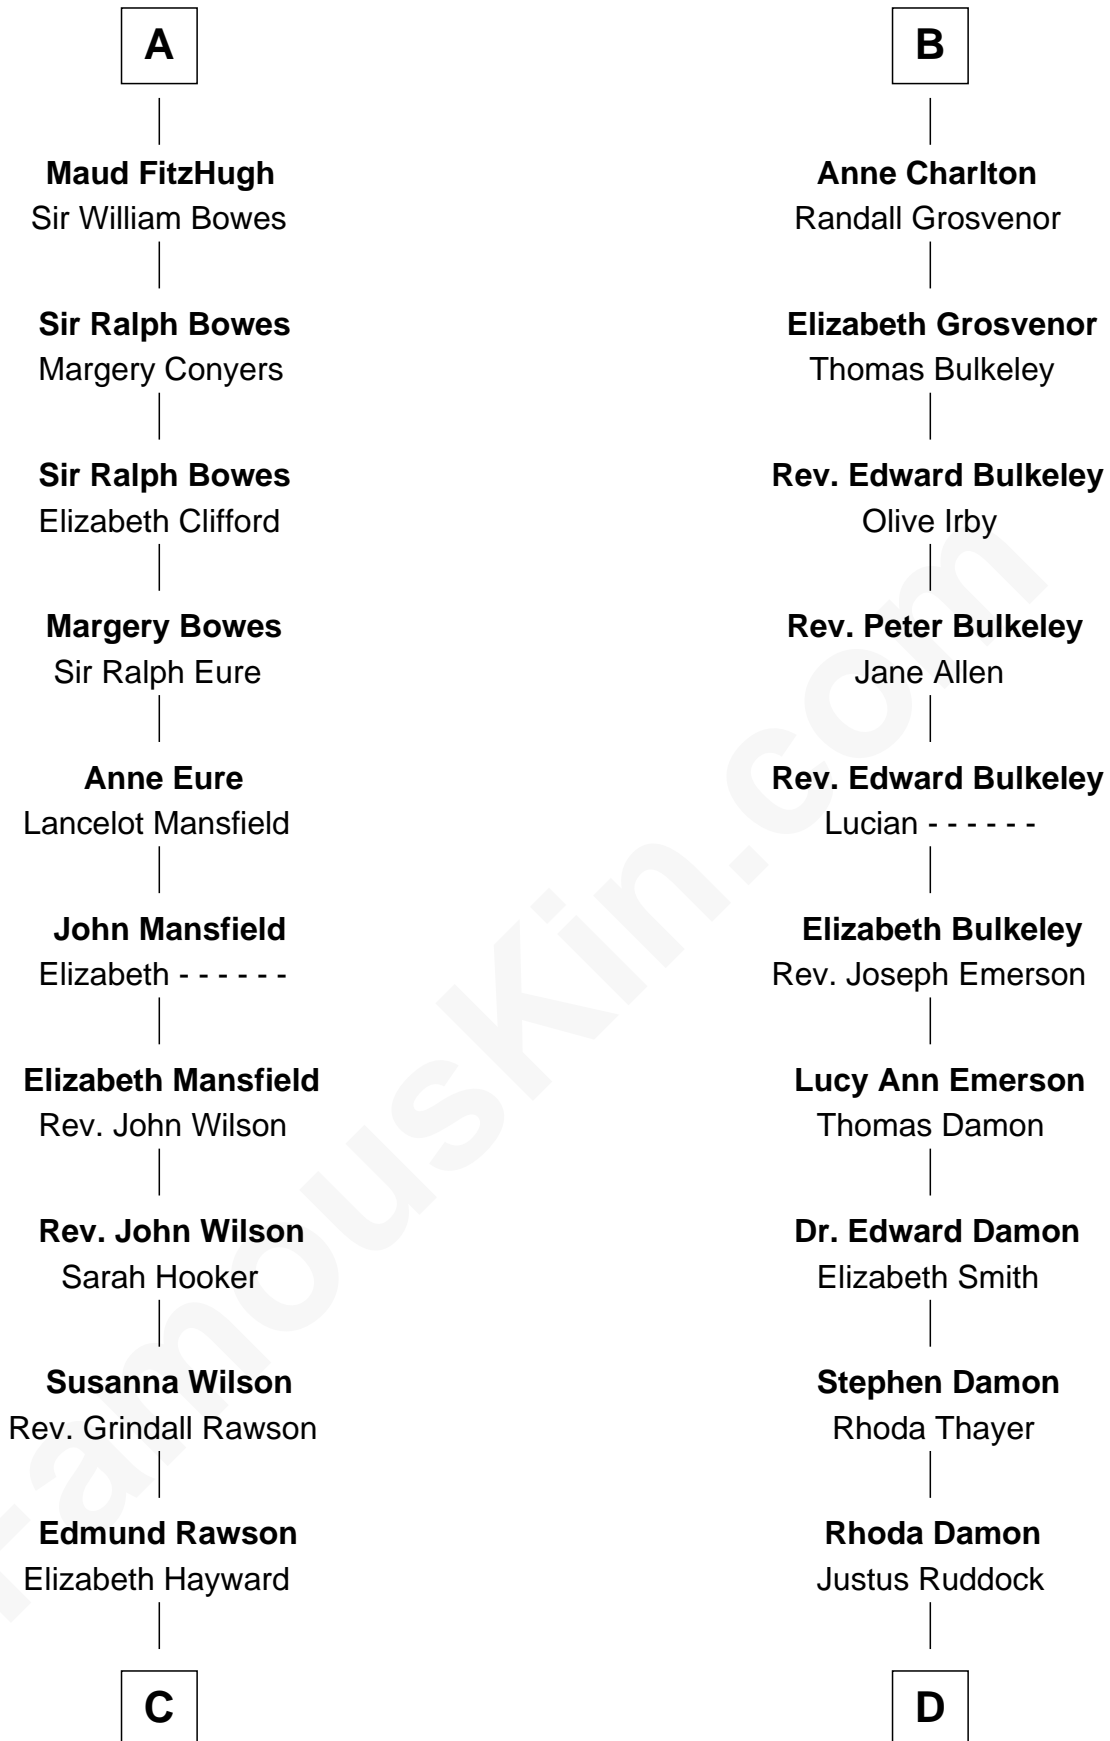

FamousKin.com Relationship Chart of

William Howard Taft

27th U.S. President

21st cousin of

Sarah Palin

9th Governor of Alaska

Sir Roger de Somery

Nichole d'Aubenev

Margaret - - - - -

Mary Corbet

Robert Charlton

Richard Charlton

Elizabeth Mainwaring

B

C

Abner Rawson

Mary Allen

Rhoda Rawson

Aaron Taft

Peter Rawson Taft

Sylvia Howard

Alphonso Taft

Louisa Maria Torrey

William Howard Taft