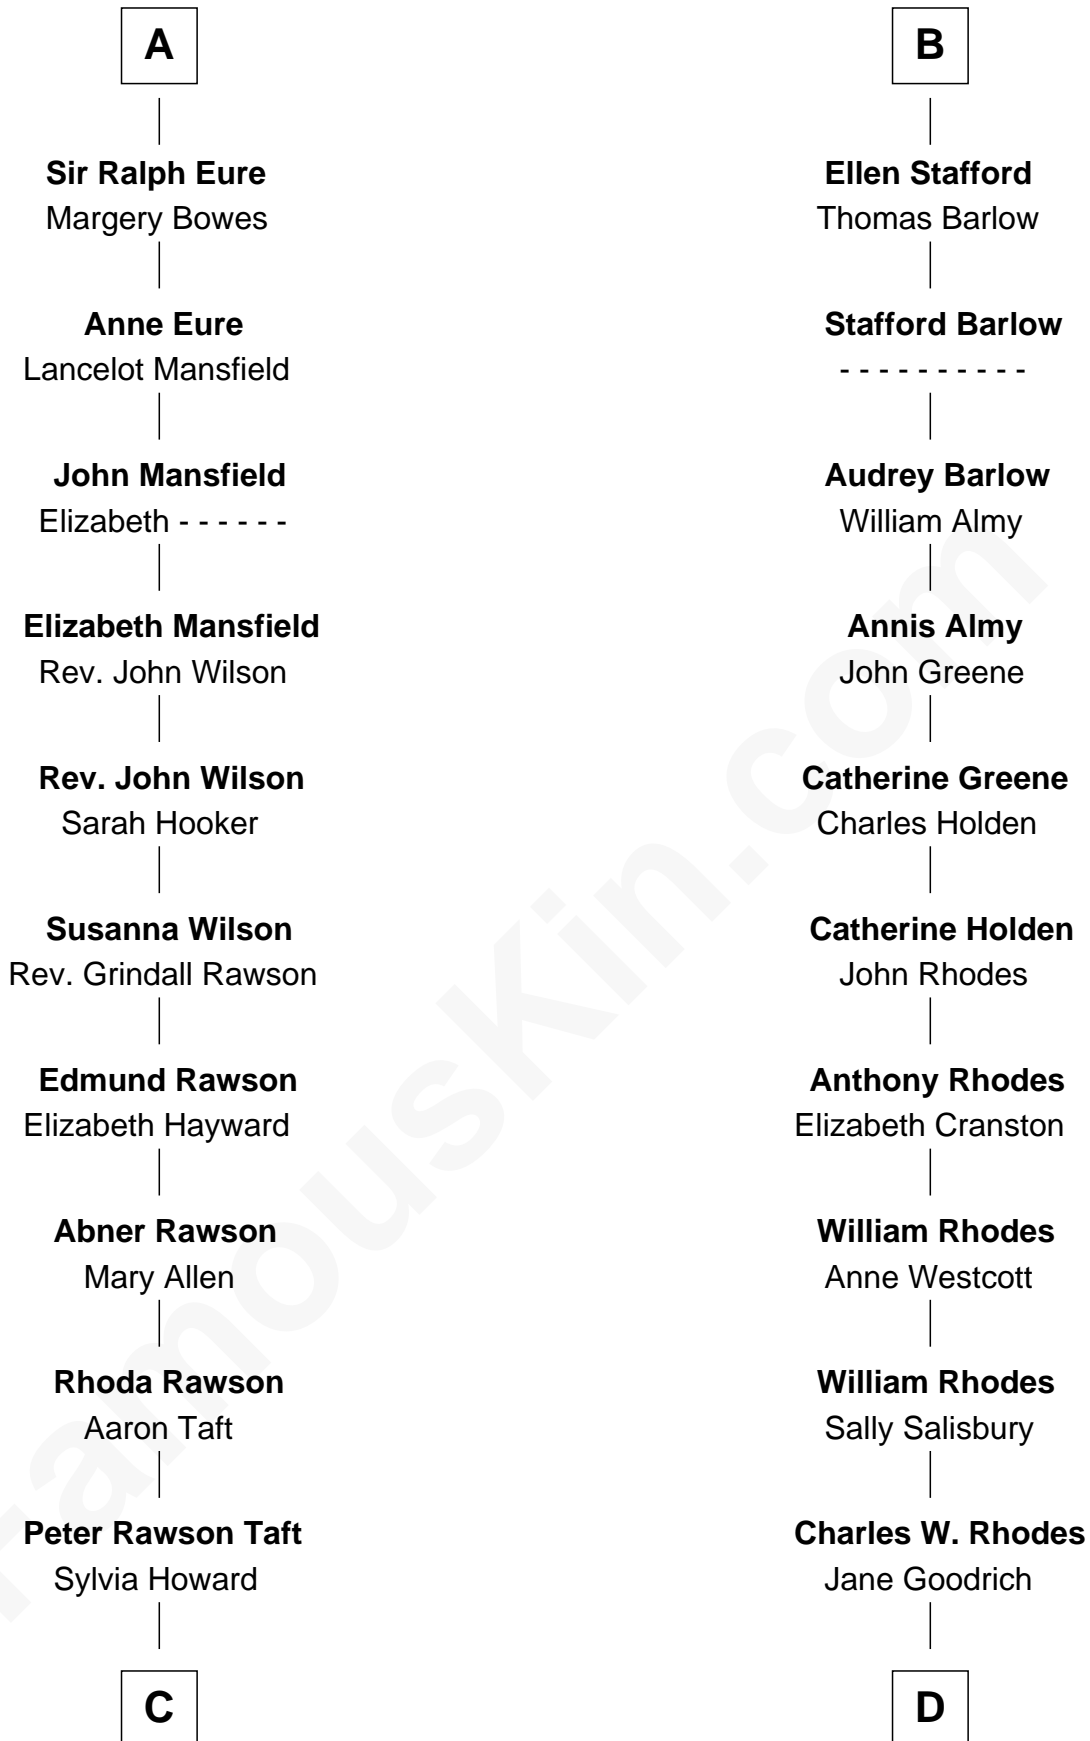

FamousKin.com
Relationship Chart of
William Howard Taft
27th U.S. President

18th cousin 3 times removed of
Sarah Palin
9th Governor of Alaska

C

Alphonso Taft
Louisa Maria Torrey

William Howard Taft
27th U.S. President

D

Alma Miranda Rhodes
James W. Heath

Charles R. Heath
Alice Adeline Oriel

Charles Francis Heath
Nellie Marie Brandt

Charles Richard Heath
Sarah Sheeran

Sarah Palin
9th Governor of Alaska

FamousKin.com