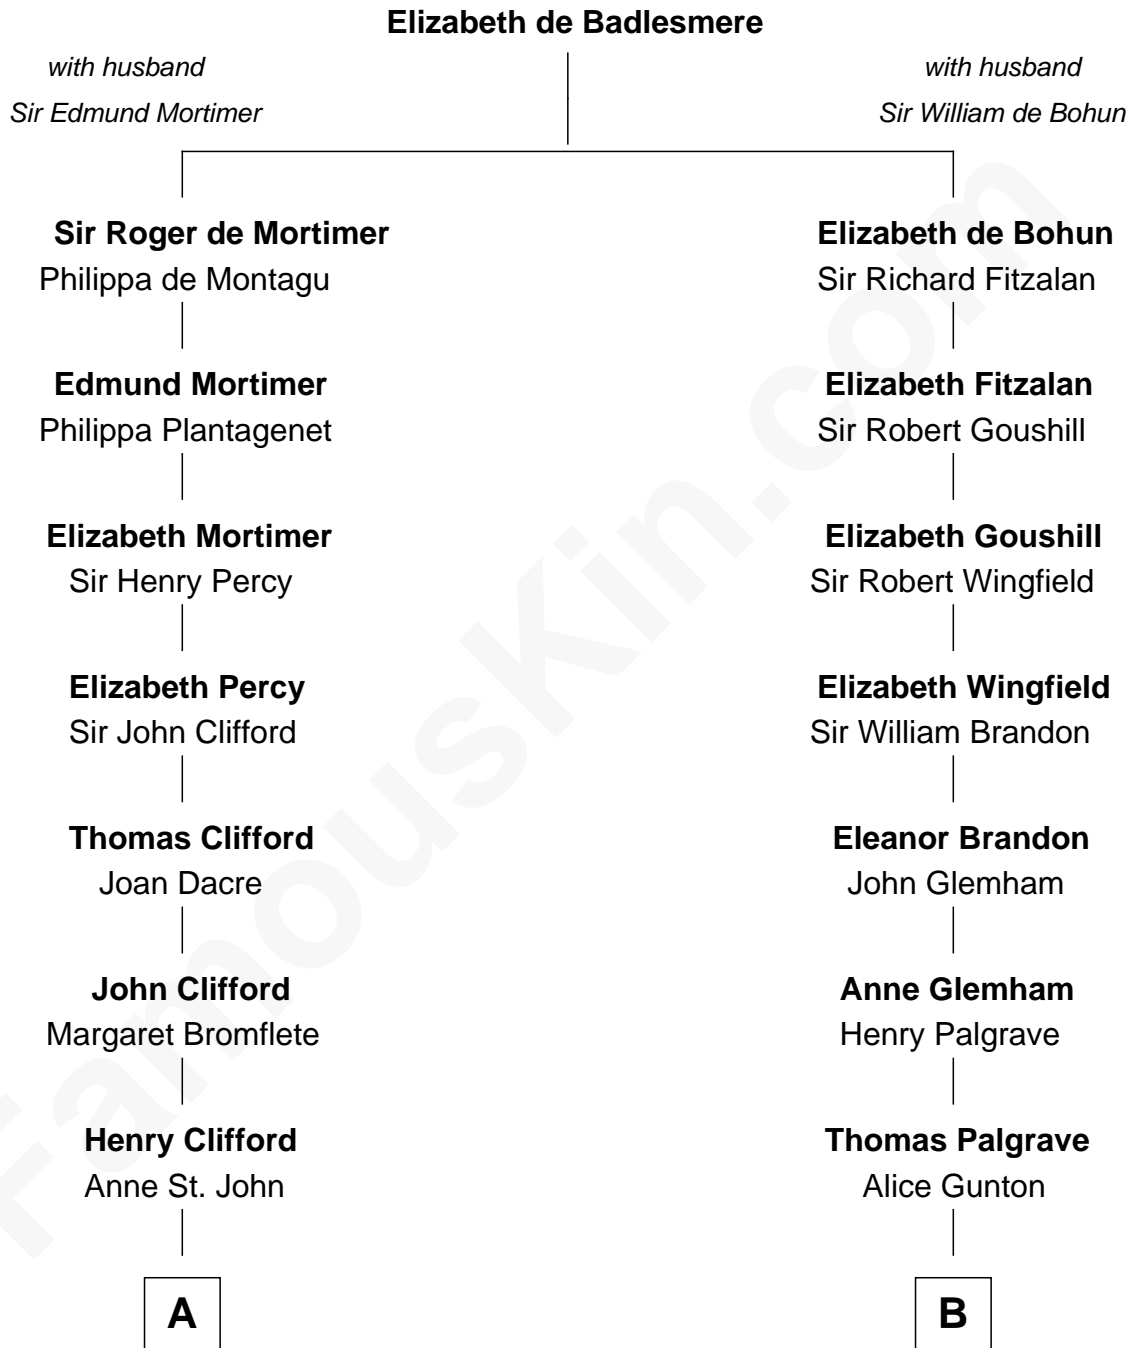

**FamousKin.com**  
**Relationship Chart of**  
**William Howard Taft**  
*27th U.S. President*

**19th cousin 2 times removed of**  
**Sarah Palin**  
*9th Governor of Alaska*

**C**

**Peter Rawson Taft**

Sylvia Howard

**Alphonso Taft**

Louisa Maria Torrey

**William Howard Taft**

*27th U.S. President*

**D**

**James W. Heath**

Alma Miranda Rhodes

**Charles R. Heath**

Alice Adeline Oriel

**Charles Francis Heath**

Nellie Marie Brandt

**Charles Richard Heath**

Sarah Sheeran

**Sarah Palin**

*9th Governor of Alaska*