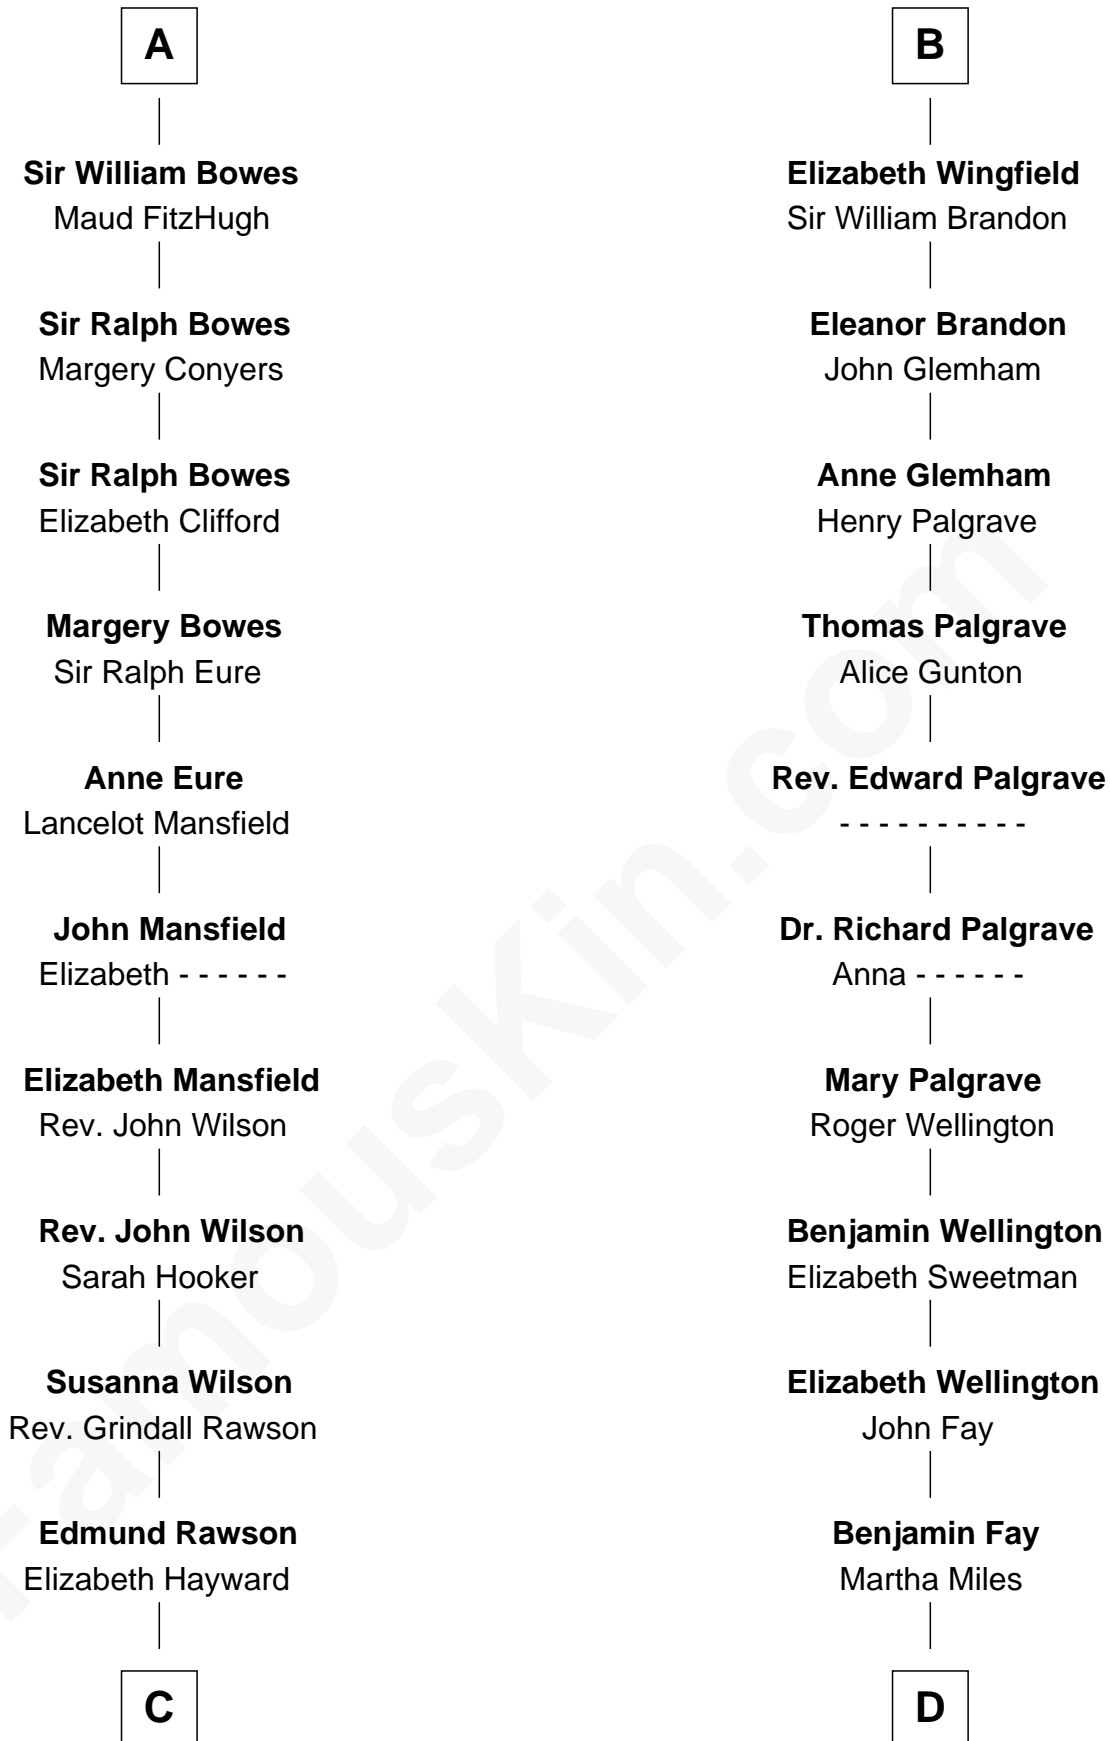

FamousKin.com
Relationship Chart of
William Howard Taft
27th U.S. President

19th cousin 2 times removed of
Shubael D. Childs
Founder of S.D. Childs & Company

C

Abner Rawson

Mary Allen

Rhoda Rawson

Aaron Taft

Peter Rawson Taft

Sylvia Howard

Alphonso Taft

Louisa Maria Torrey

William Howard Taft

27th U.S. President

D

Benjamin Fay