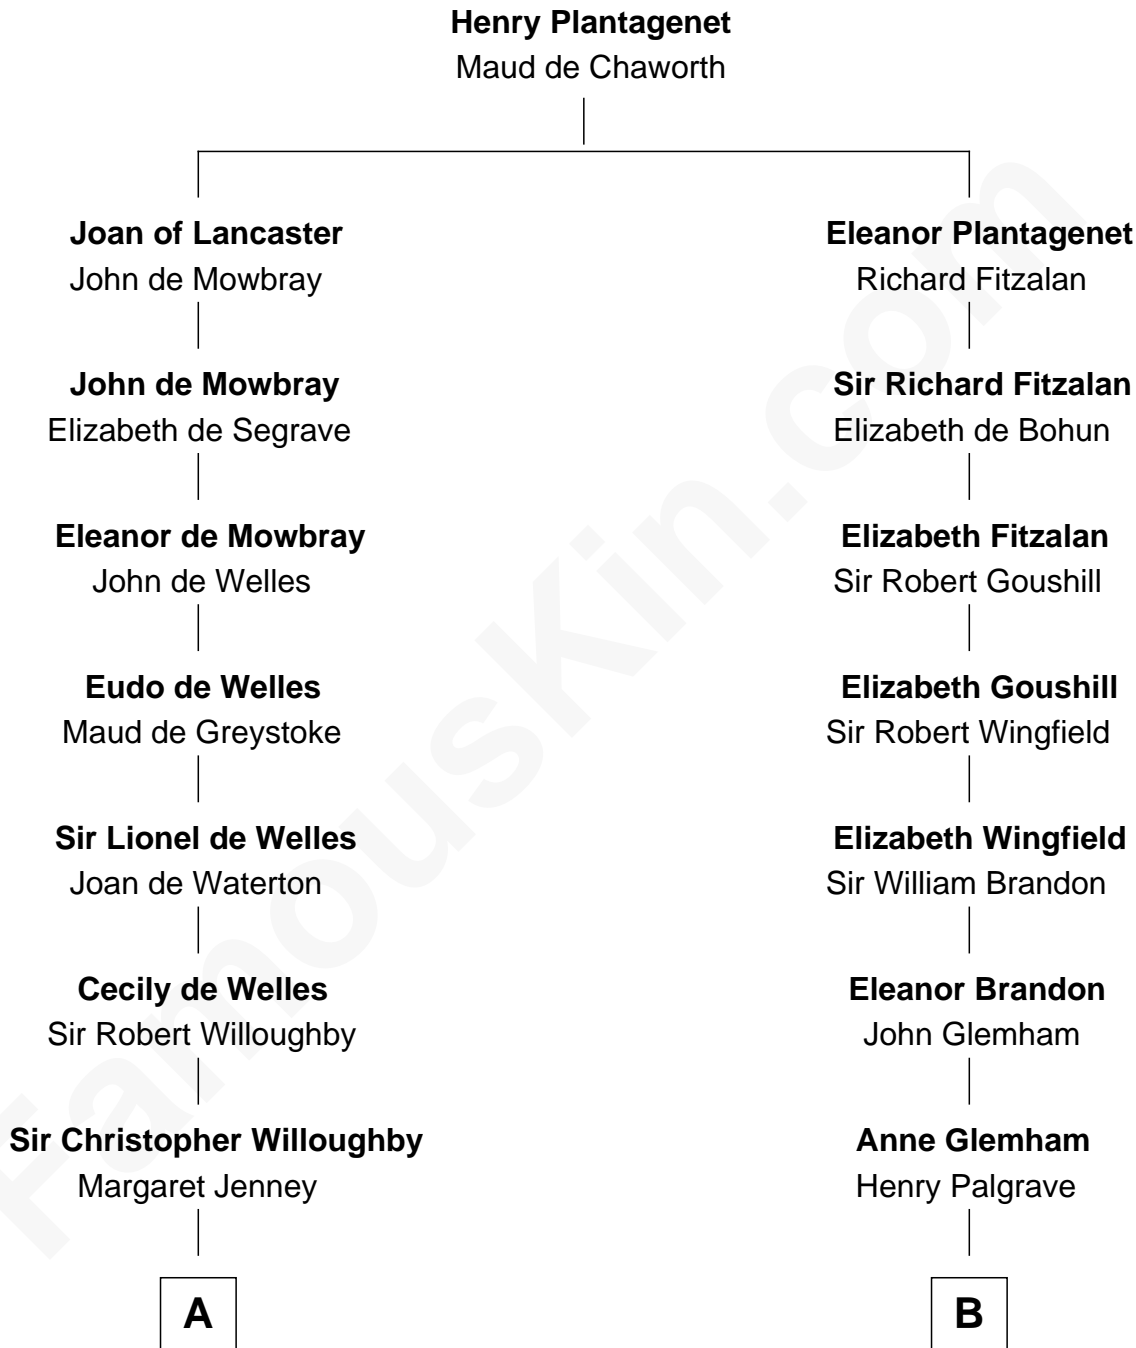

FamousKin.com
Relationship Chart of
William Howard Taft
27th U.S. President

16th cousin 3 times removed of
Shubael D. Childs
Founder of S.D. Childs & Company

C

—
Peter Rawson Taft

Sylvia Howard

—
Alphonso Taft

Louisa Maria Torrey

—
William Howard Taft

27th U.S. President

FamousKin.com