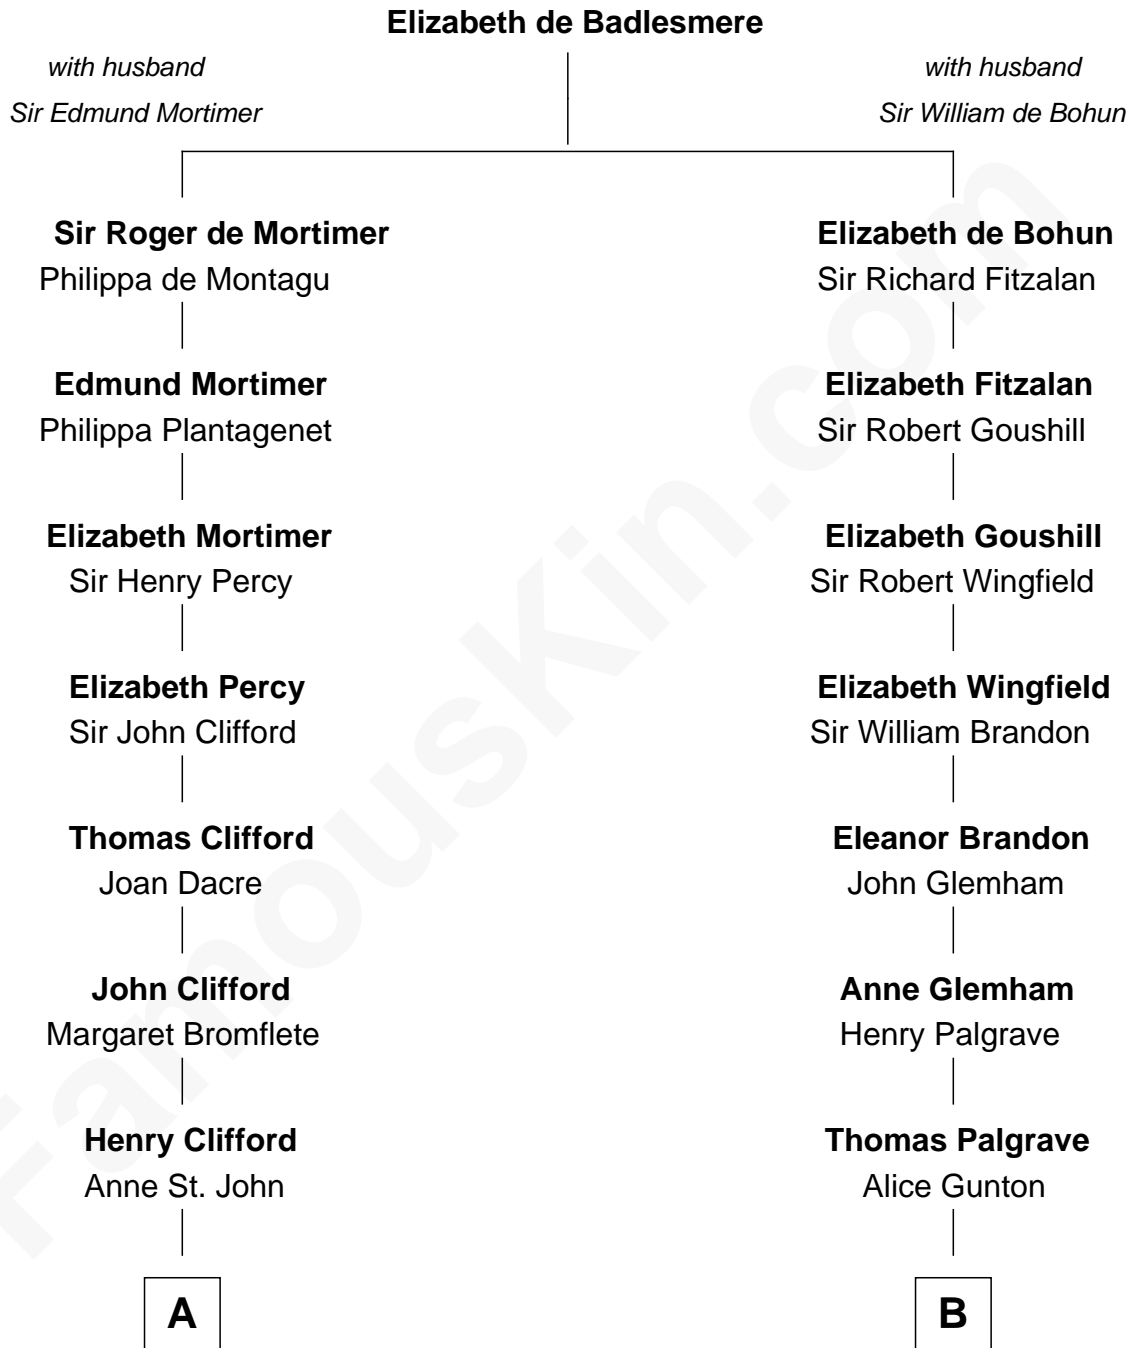

**FamousKin.com**  
**Relationship Chart of**  
**William Howard Taft**  
*27th U.S. President*

**15th cousin 4 times removed of**  
**Shubael D. Childs**  
*Founder of S.D. Childs & Company*

**C**

—  
**Peter Rawson Taft**

Sylvia Howard

—  
**Alphonso Taft**

Louisa Maria Torrey

—  
**William Howard Taft**

*27th U.S. President*

FamousKin.com