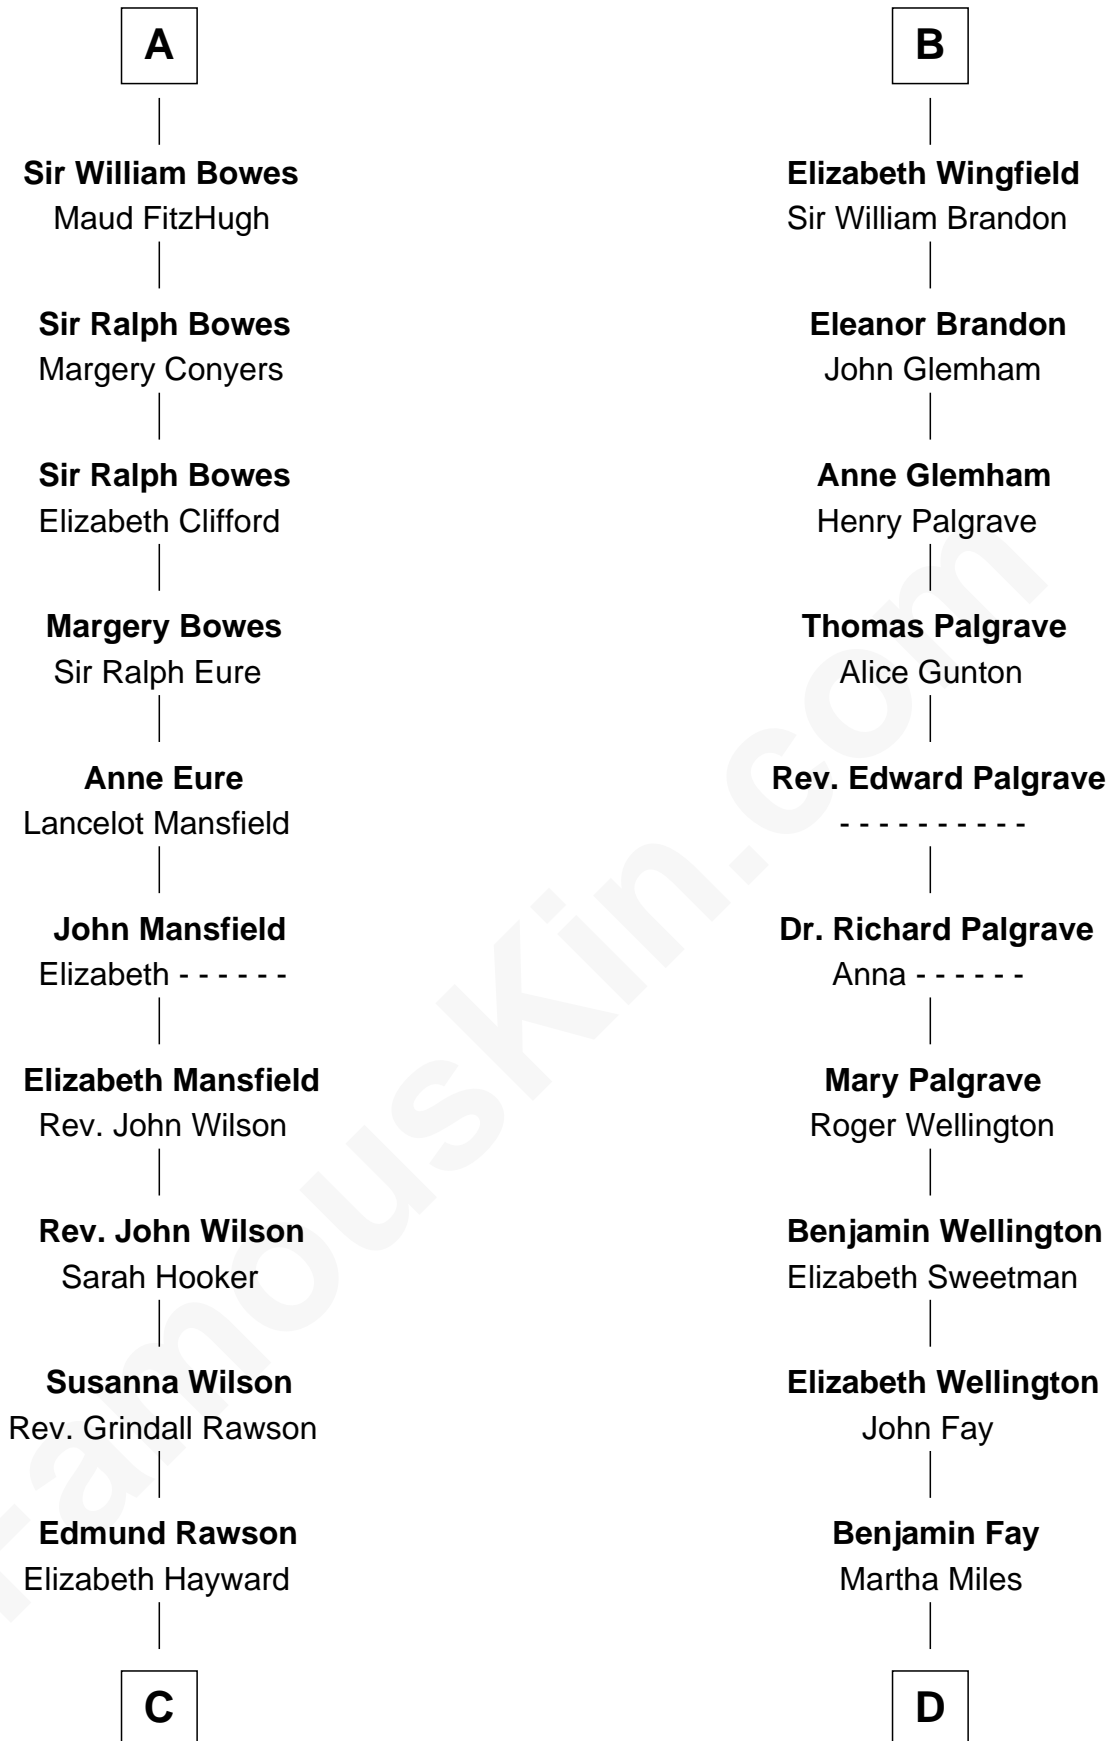

FamousKin.com
Relationship Chart of
William Howard Taft
27th U.S. President

19th cousin 2 times removed of
Shubael D. Childs
Founder of S.D. Childs & Company

C

Abner Rawson

Mary Allen

Rhoda Rawson

Aaron Taft

Peter Rawson Taft

Sylvia Howard

Alphonso Taft

Louisa Maria Torrey

William Howard Taft

27th U.S. President

D

Benjamin Fay