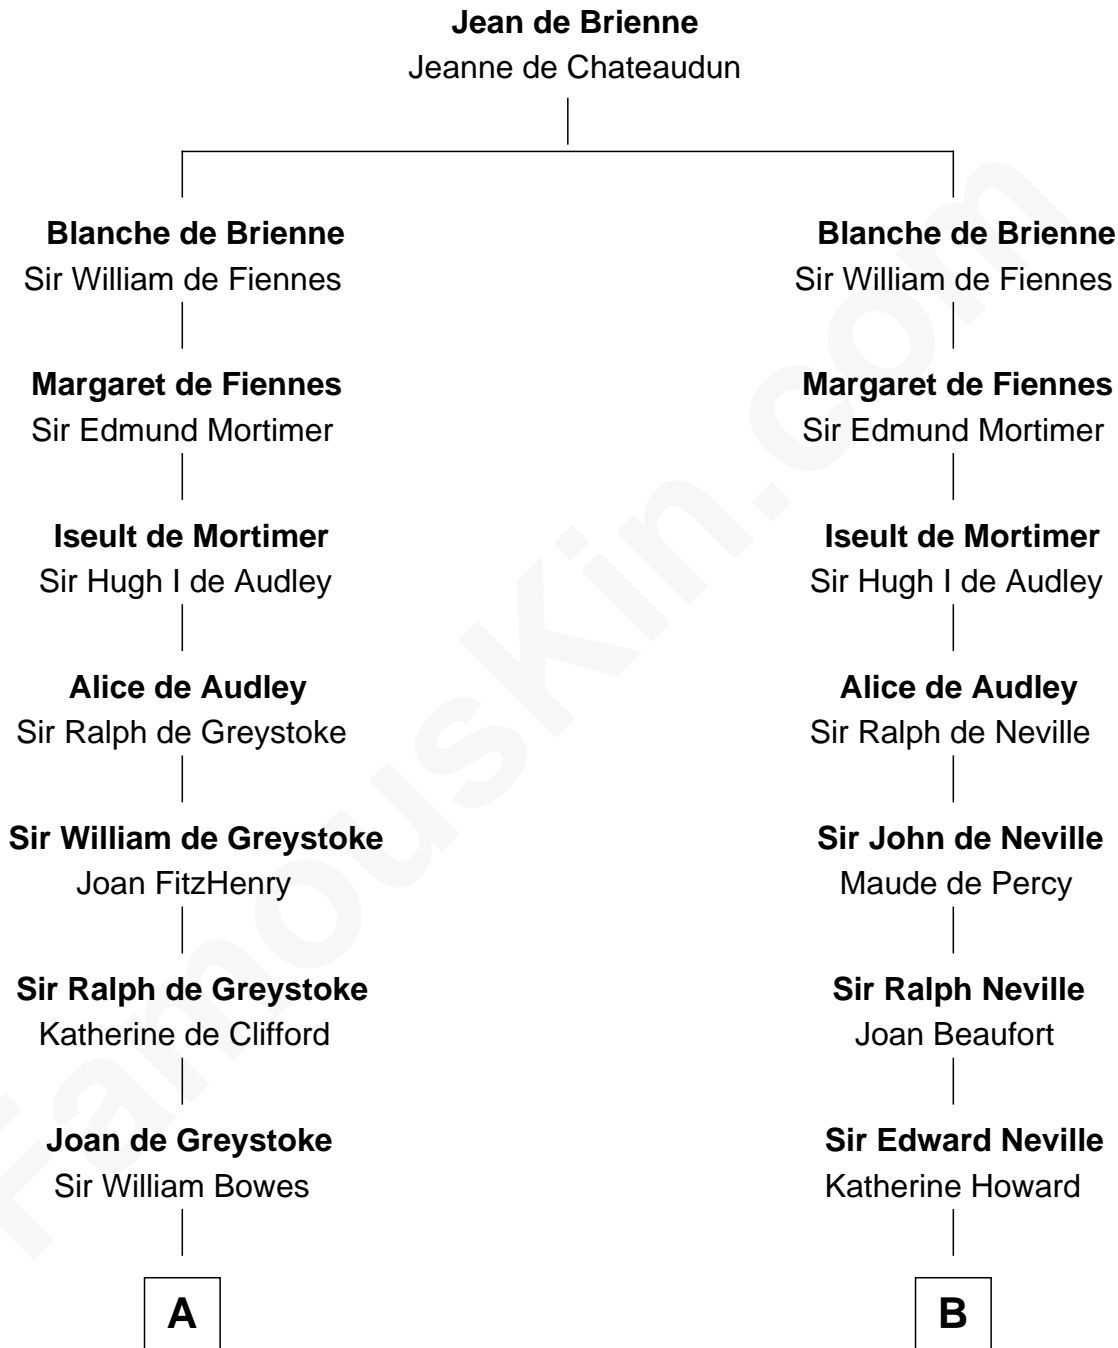

**FamousKin.com**  
**Relationship Chart of**  
**William Howard Taft**  
*27th U.S. President*

17th cousin 4 times removed of

**Thomas Jefferson**

*3rd U.S. President and Signer of the Declaration of Independence*

**C**

Abner Rawson

Mary Allen

Rhoda Rawson

Aaron Taft

Peter Rawson Taft

Sylvia Howard

Alphonso Taft

Louisa Maria Torrey

William Howard Taft

*27th U.S. President*