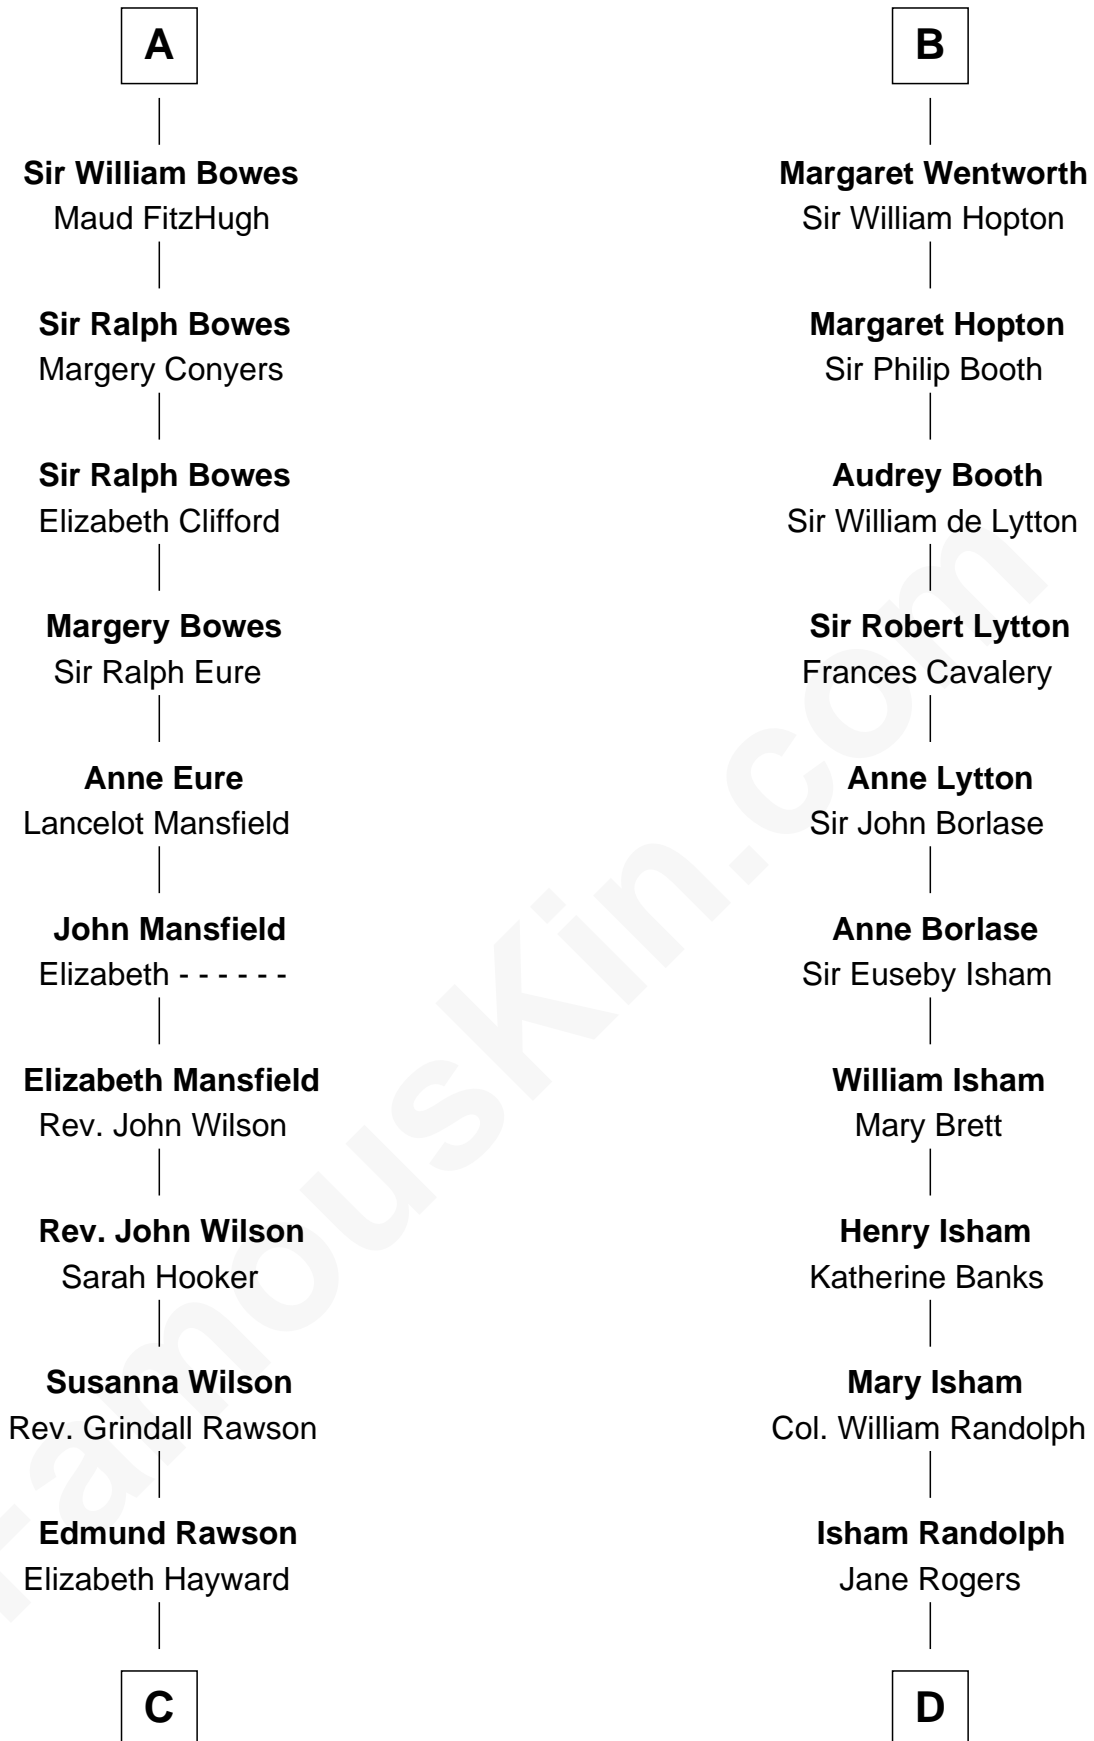

**FamousKin.com**  
**Relationship Chart of**  
**William Howard Taft**  
*27th U.S. President*

18th cousin 3 times removed of

**Thomas Jefferson**

*3rd U.S. President and Signer of the Declaration of Independence*

**William de Cantilupe**

**C**

**Abner Rawson**

Mary Allen

**Rhoda Rawson**

Aaron Taft

**Peter Rawson Taft**

Sylvia Howard

**Alphonso Taft**

Louisa Maria Torrey

**William Howard Taft**

*27th U.S. President*

**D**

**Jane Randolph**

Peter Jefferson

**Thomas Jefferson**