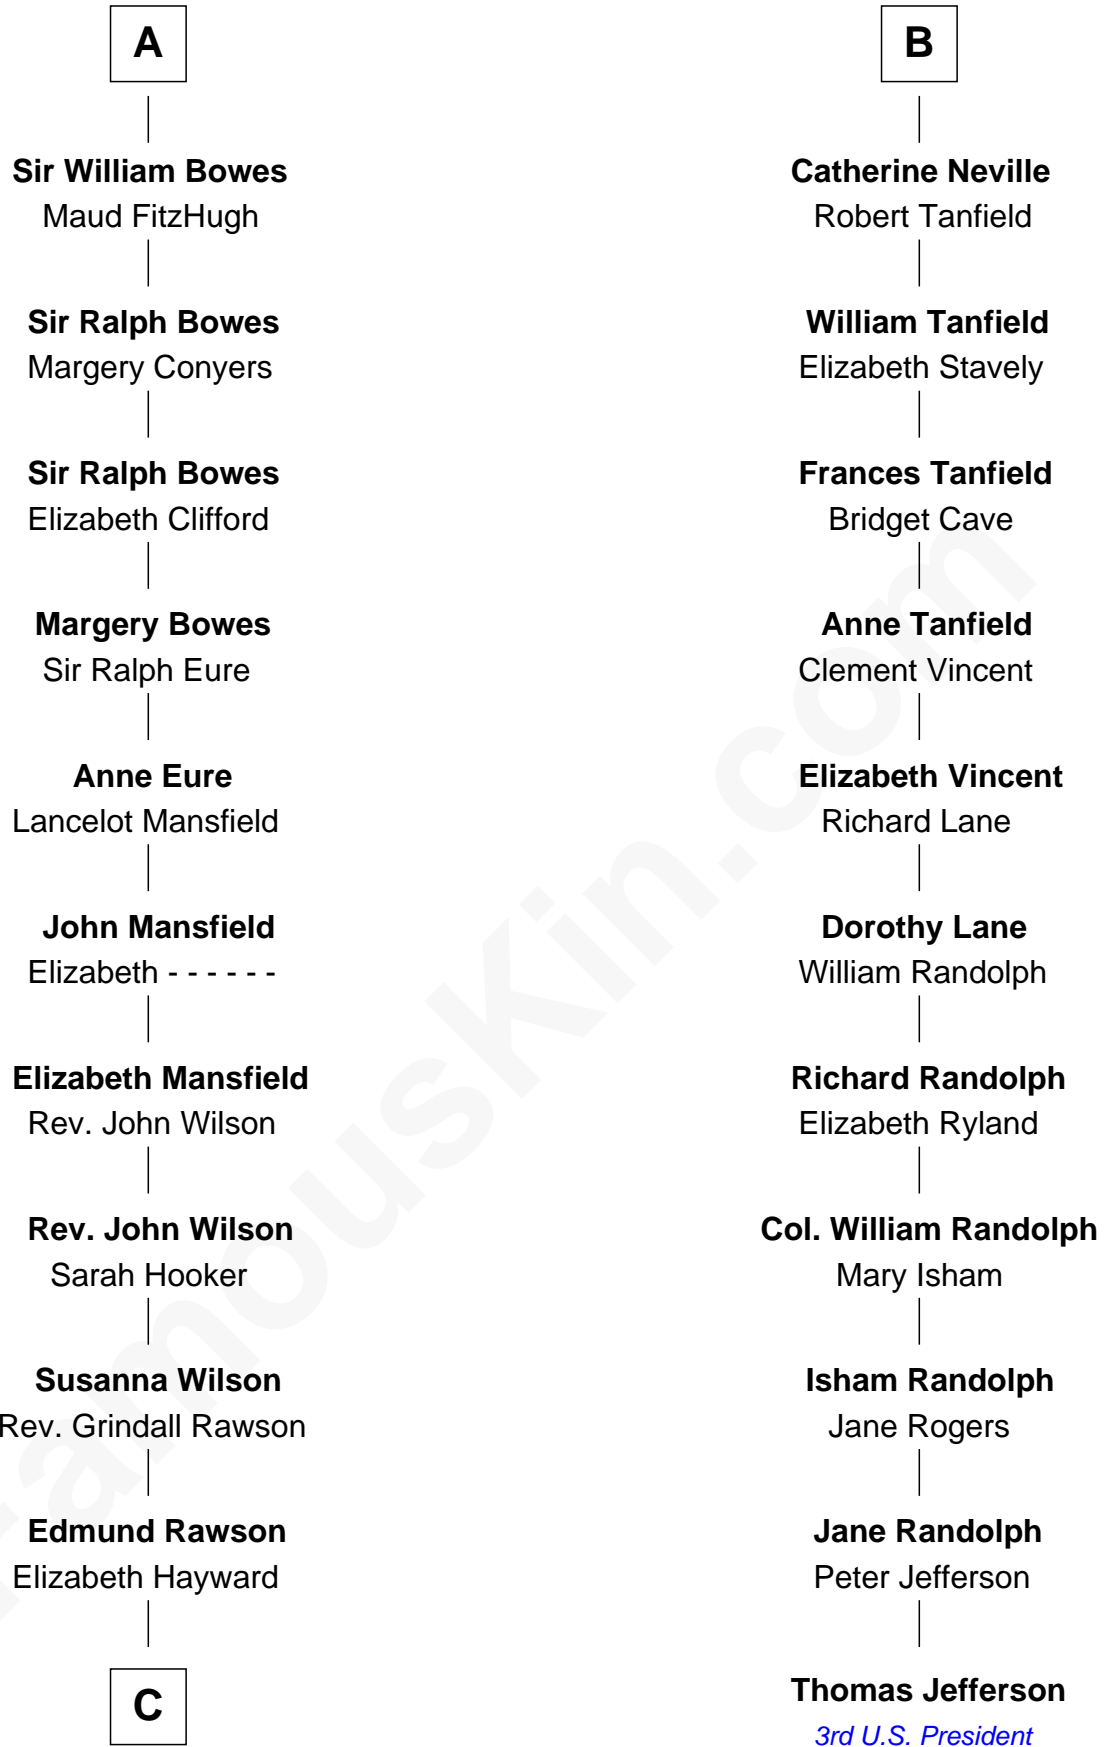

**FamousKin.com**  
**Relationship Chart of**  
**William Howard Taft**  
*27th U.S. President*

17th cousin 4 times removed of

**Thomas Jefferson**

*3rd U.S. President and Signer of the Declaration of Independence*

Sir Ralph de Greystoke

**Sir William de Greystoke**

Joan FitzHenry

**Sir Ralph de Greystoke**

Katherine de Clifford

**Joan de Greystoke**

Sir William Bowes

**A**

**Sir John de Neville**

Maude de Percy

**Sir Ralph Neville**

Joan Beaufort

**Sir Edward Neville**

Katherine Howard

**B**

**C**

Abner Rawson

Mary Allen

Rhoda Rawson

Aaron Taft

Peter Rawson Taft

Sylvia Howard

Alphonso Taft

Louisa Maria Torrey