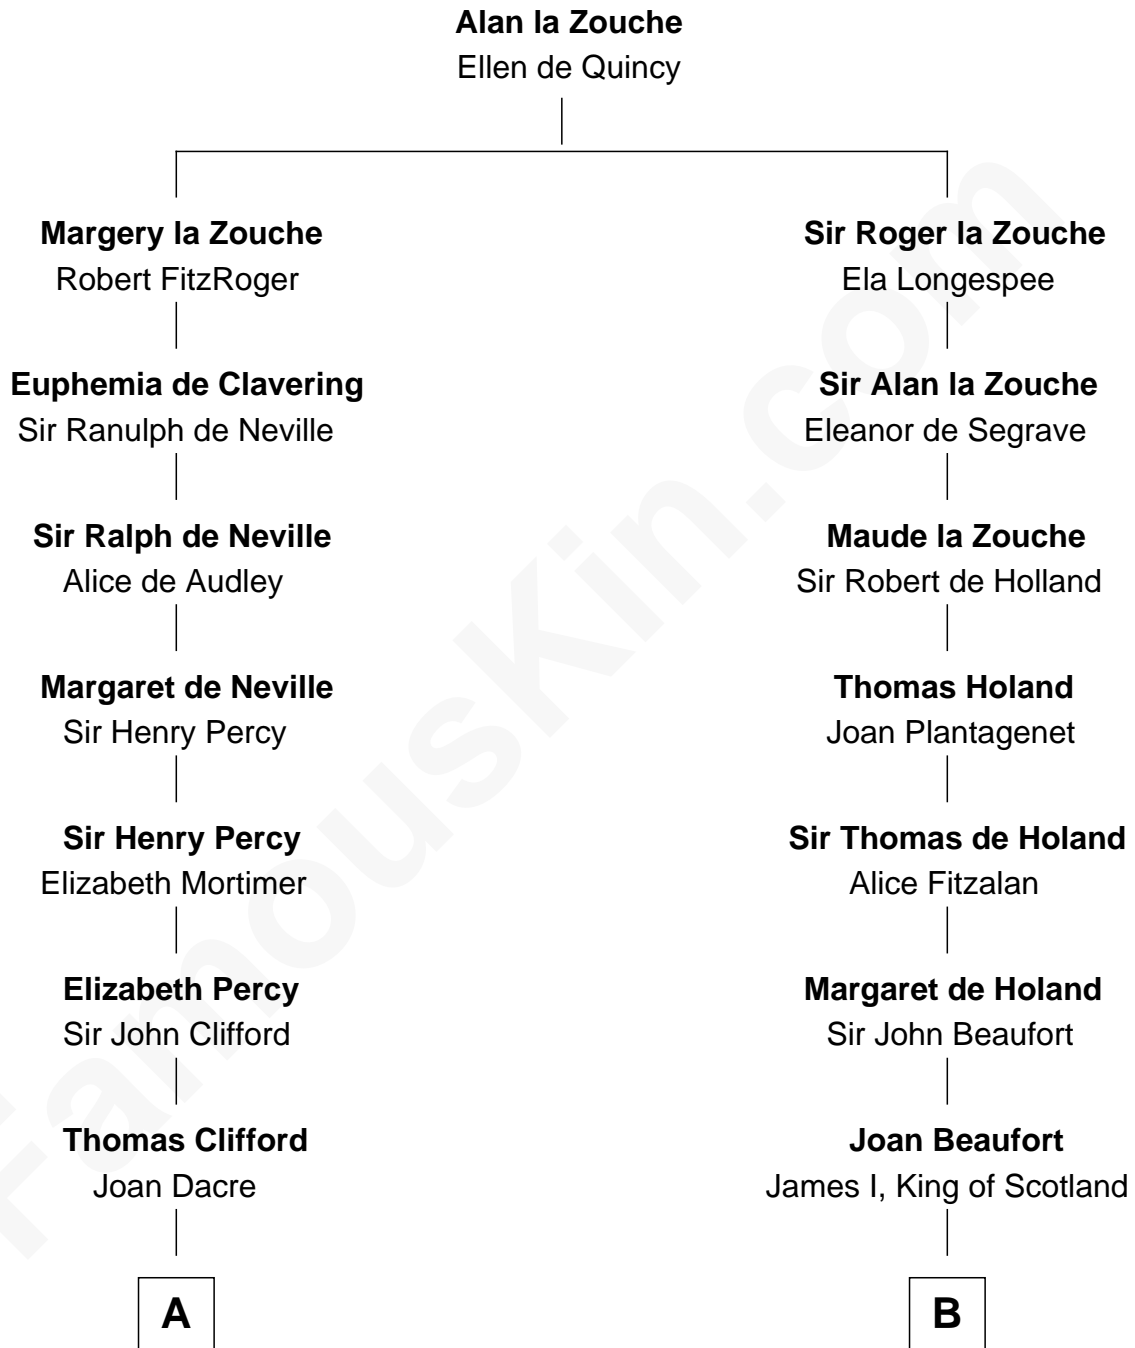

**FamousKin.com**  
**Relationship Chart of**  
**William Howard Taft**  
*27th U.S. President*

**19th cousin 2 times removed of**  
**Alexander Hamilton**  
*1st U.S. Secretary of the Treasury*

**C**

**Abner Rawson**

Mary Allen

**Rhoda Rawson**

Aaron Taft

**Peter Rawson Taft**

Sylvia Howard

**Alphonso Taft**

Louisa Maria Torrey

**William Howard Taft**

*27th U.S. President*

**D**

**Alexander Hamilton**

Elizabeth Pollock

**James A. Hamilton**

Rachel Fawcett

**Alexander Hamilton**

*1st U.S. Secretary of the Treasury*