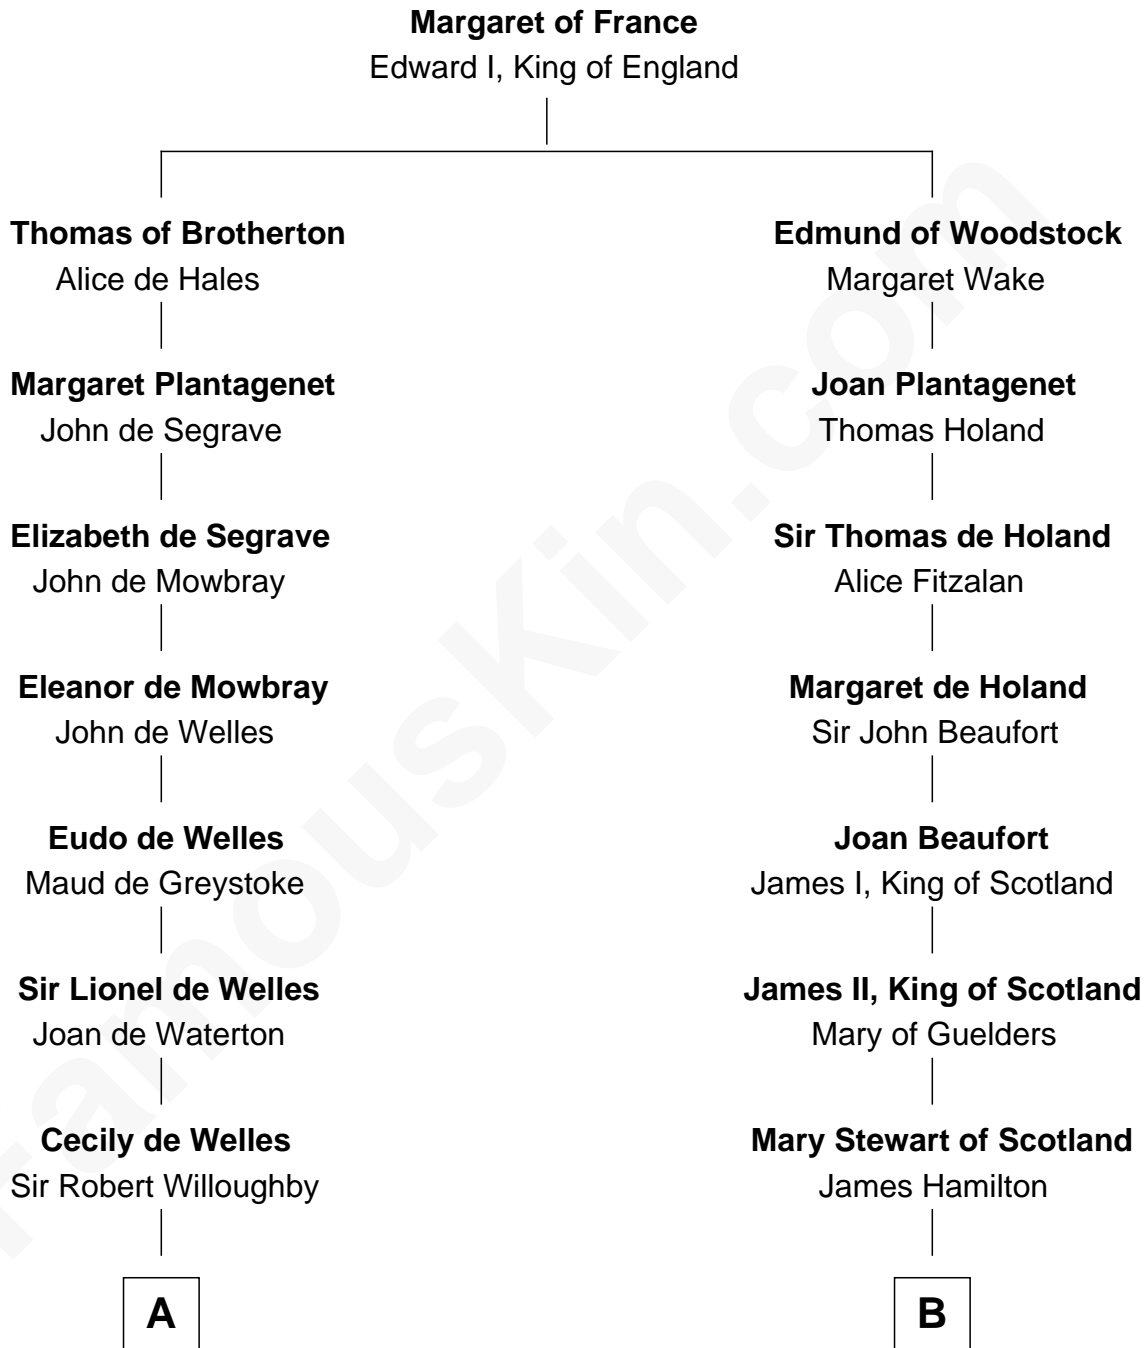

FamousKin.com
Relationship Chart of
William Howard Taft
27th U.S. President

17th cousin 3 times removed of
Alexander Hamilton
1st U.S. Secretary of the Treasury

C

—
Rhoda Rawson

Aaron Taft

—
Peter Rawson Taft

Sylvia Howard

—
Alphonso Taft

Louisa Maria Torrey

—
William Howard Taft

27th U.S. President

FamousKin.com