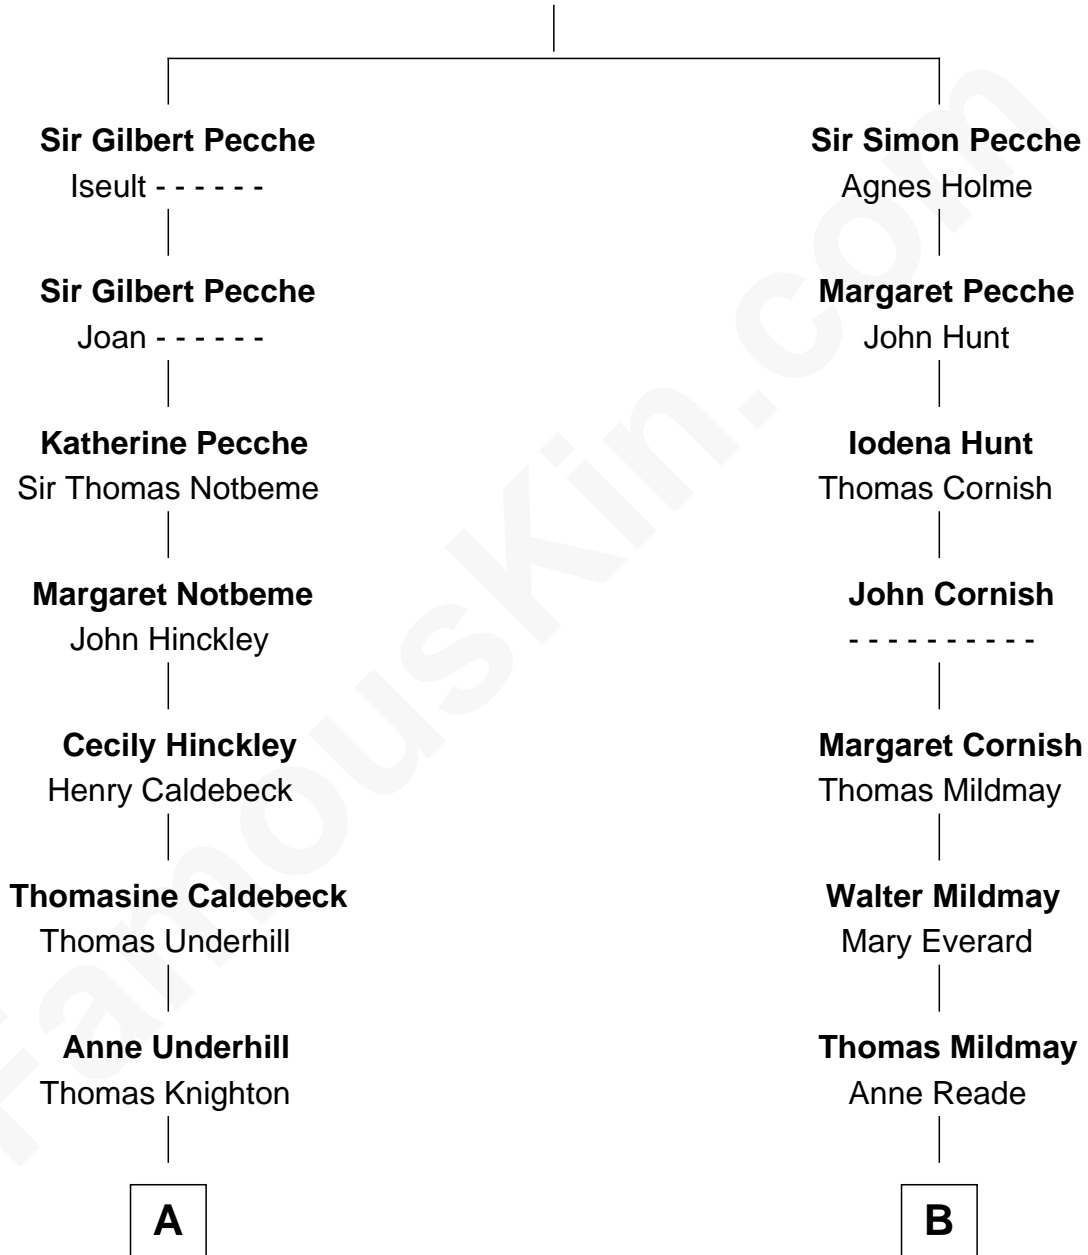

**FamousKin.com**  
**Relationship Chart of**  
**William Howard Taft**  
*27th U.S. President*

19th cousin 2 times removed of  
**Princess Diana**  
*Princess of Wales*

**Sir Gilbert Pecche**  
 Joan de Creye

**C**

**Samuel Davenport Torrey**

Susan Holman Waters

**Louisa Maria Torrey**

Alphonso Taft

**William Howard Taft**

*27th U.S. President*

**D**

**Frederick Spencer**

Adelaide Horatia Elizabeth Seymour

**Charles Robert Spencer**

Margaret Baring

**Albert Edward John Spencer**

Cynthia Elinor Beatrix Hamilton

**Edward John Spencer**

Frances Ruth Burke Roche

**Princess Diana**

*Princess of Wales*