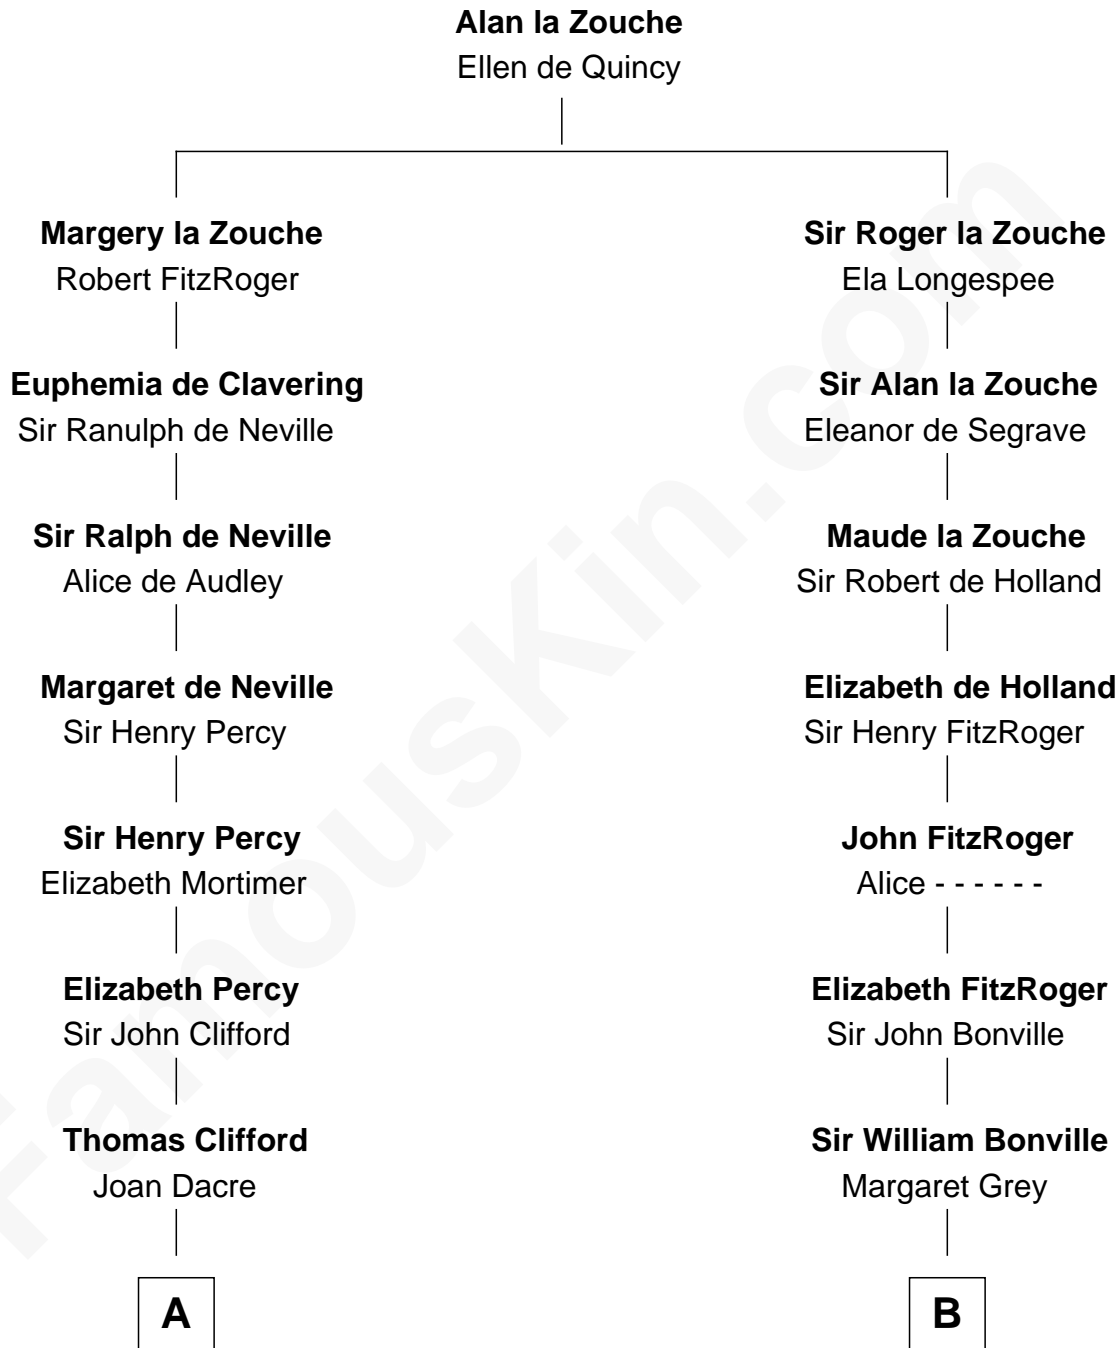

**FamousKin.com**  
**Relationship Chart of**  
**William Howard Taft**  
*27th U.S. President*

**20th cousin 1 time removed of**  
**William Rufus Day**  
*36th U.S. Secretary of State*

**C**

**Abner Rawson**

Mary Allen

**Rhoda Rawson**

Aaron Taft

**Peter Rawson Taft**

Sylvia Howard

**Alphonso Taft**

Louisa Maria Torrey

**William Howard Taft**

*27th U.S. President*

**D**

**Dr. Rufus Spalding**

Lydia Paine

**Rufus Paine Spalding**

Lucretia A. Swift

**Emily Swift Spalding**

Luther Day