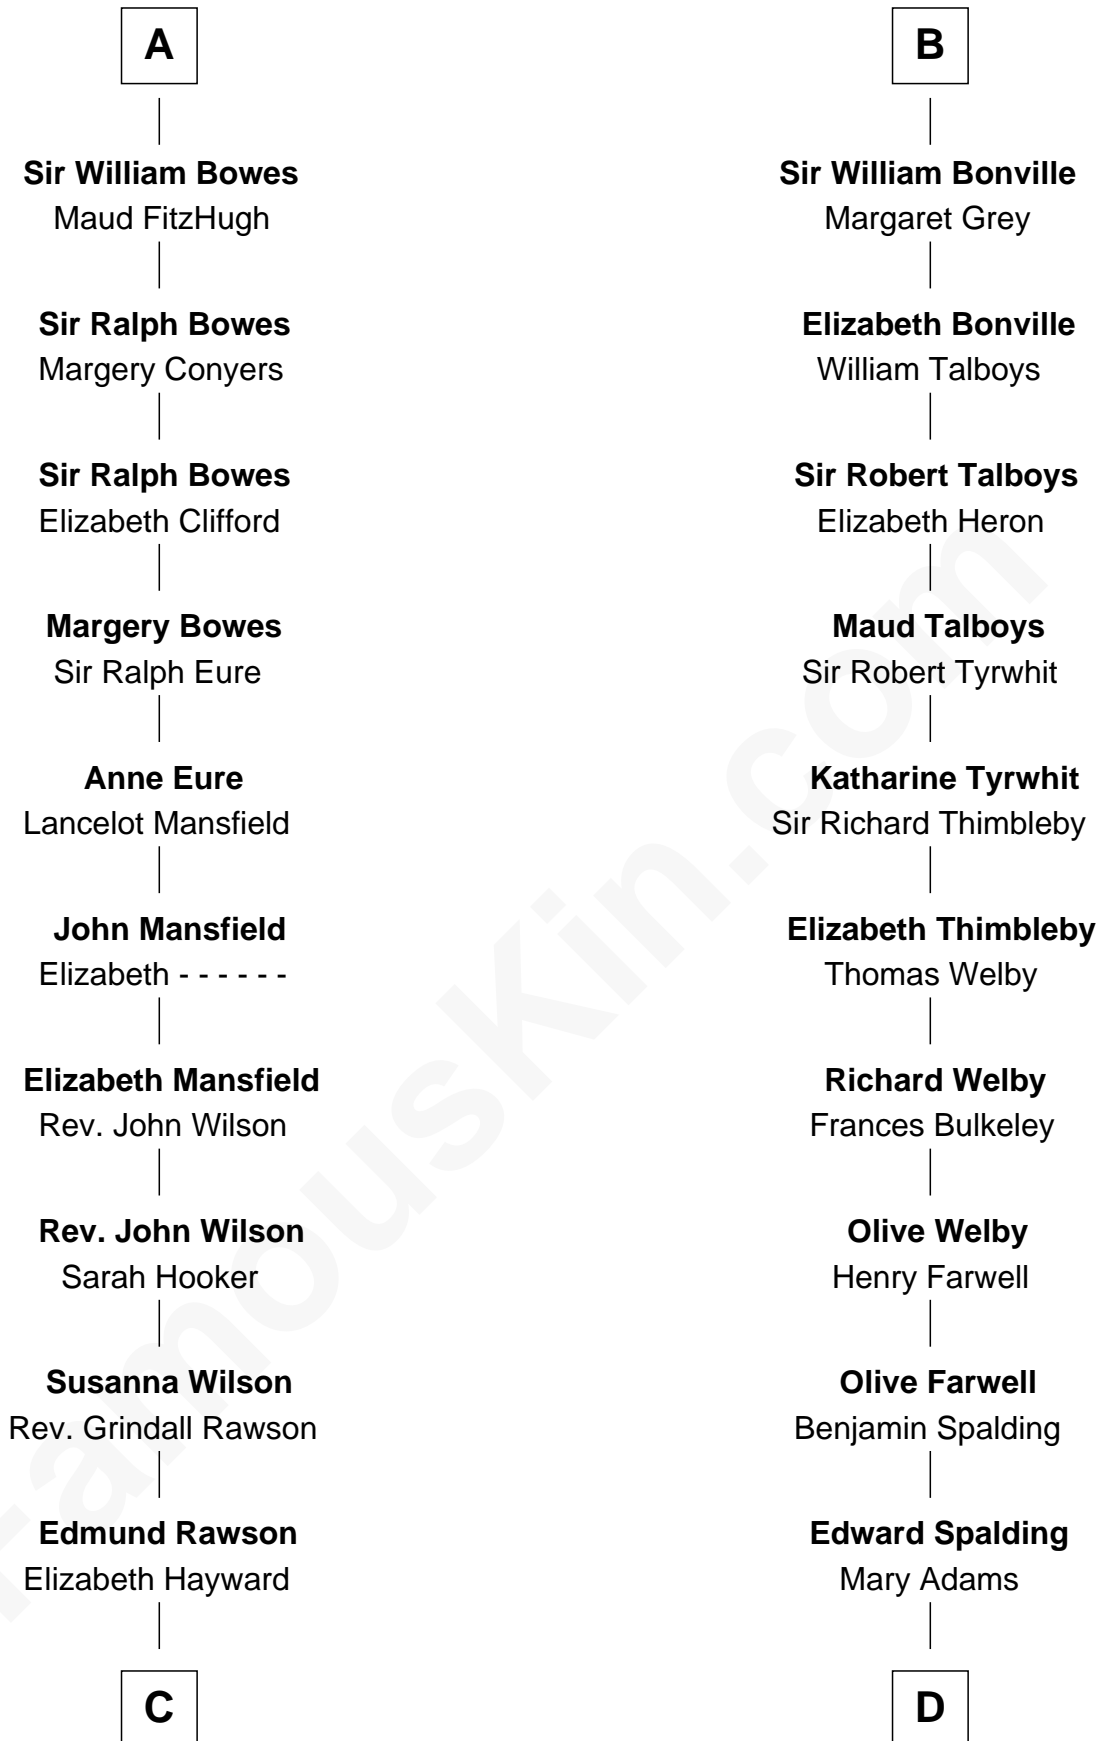

FamousKin.com Relationship Chart of

William Howard Taft

27th U.S. President

21st cousin of

William Rufus Day

36th U.S. Secretary of State

Sir Roger de Quincy

Helen of Galloway

Sir Henry FitzRoger

John FitzRoger

Alice - - - - -

Elizabeth FitzRoger

Sir John Bonville

B

C

Abner Rawson

Mary Allen

Rhoda Rawson

Aaron Taft

Peter Rawson Taft

Sylvia Howard

Alphonso Taft

Louisa Maria Torrey

William Howard Taft