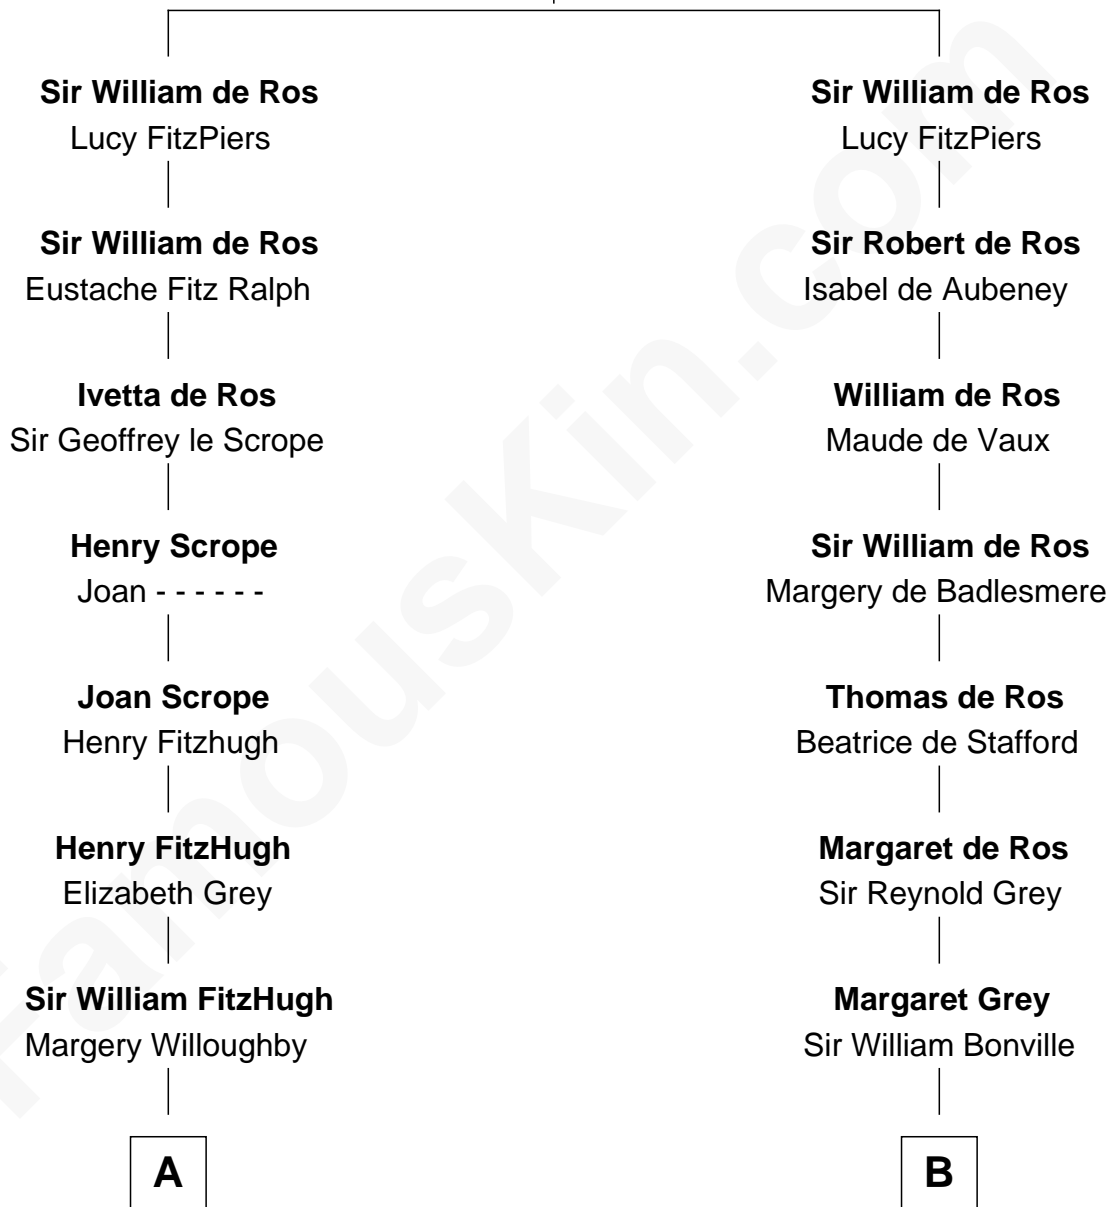

FamousKin.com Relationship Chart of

William Howard Taft

27th U.S. President

20th cousin 1 time removed of

William Rufus Day

36th U.S. Secretary of State

Robert de Ros
Isabel of Scotland

C

Abner Rawson

Mary Allen

Rhoda Rawson

Aaron Taft

Peter Rawson Taft

Sylvia Howard

Alphonso Taft

Louisa Maria Torrey