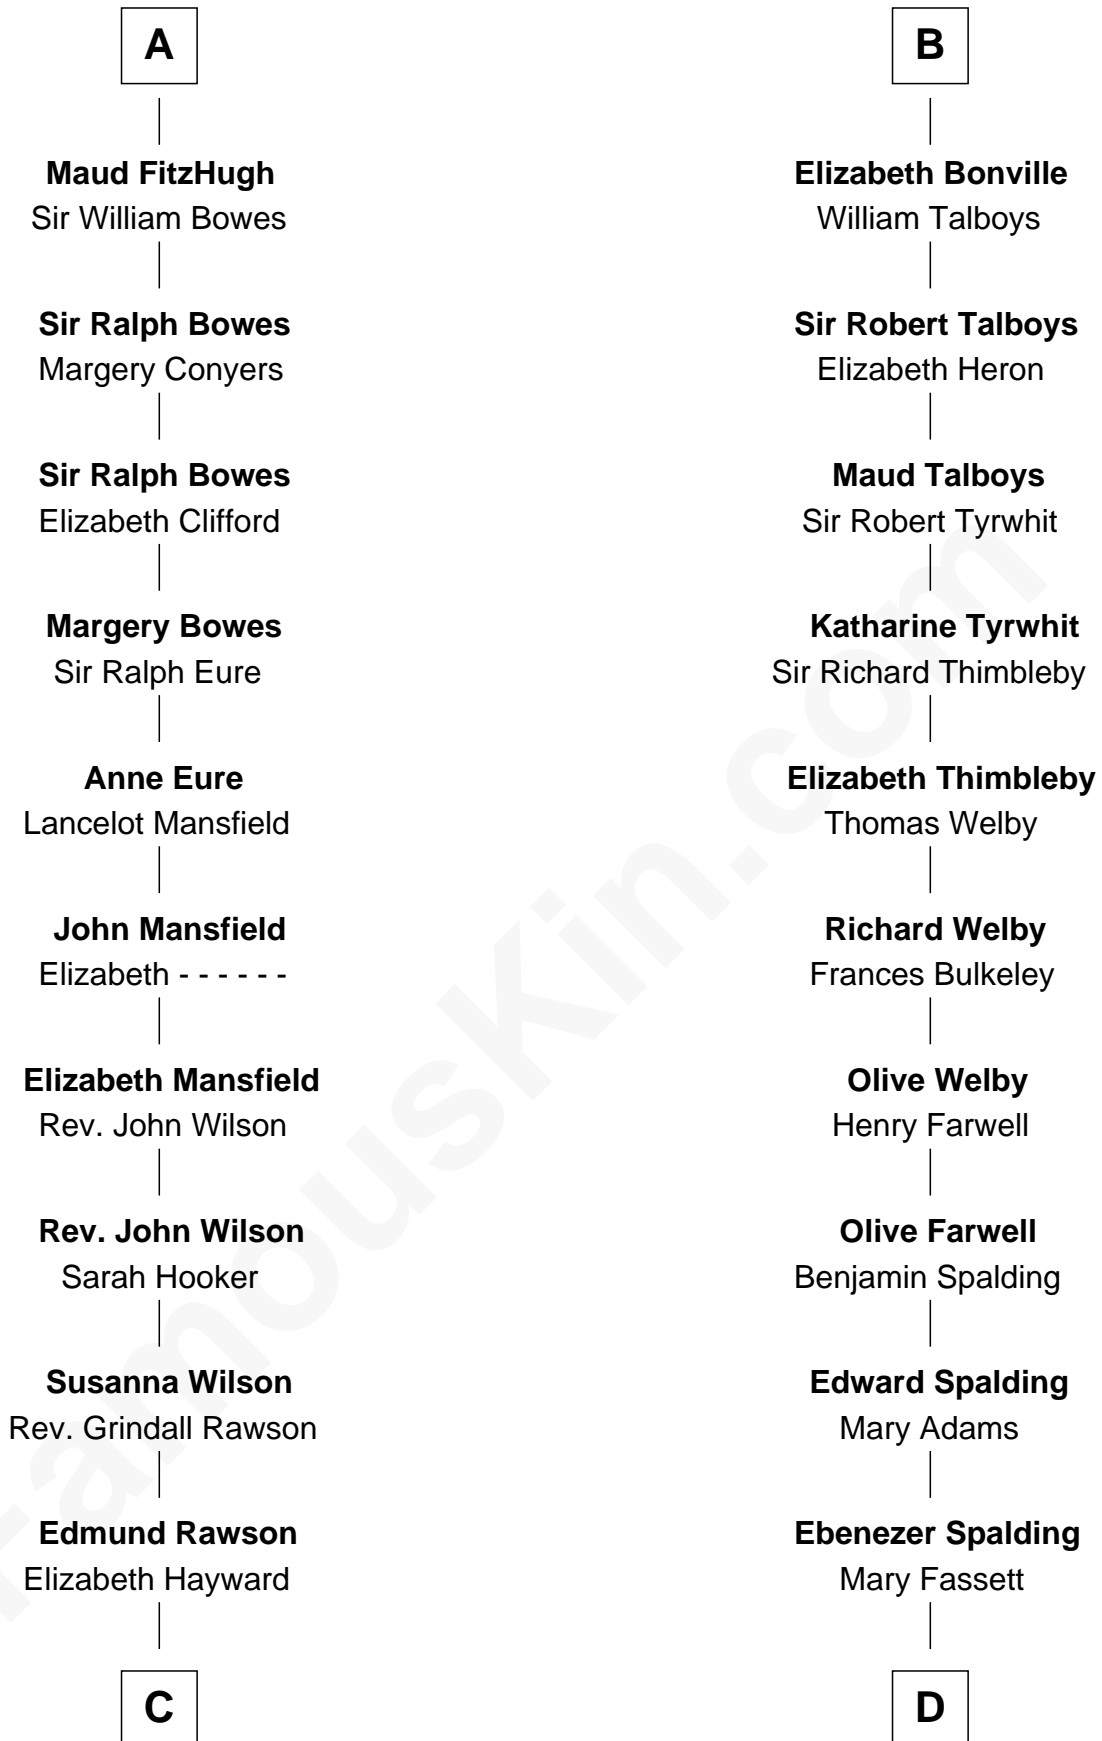

FamousKin.com Relationship Chart of

William Howard Taft

27th U.S. President

20th cousin 1 time removed of

William Rufus Day

36th U.S. Secretary of State

Robert de Ros
Isabel of Scotland

C

Abner Rawson

Mary Allen

Rhoda Rawson

Aaron Taft

Peter Rawson Taft

Sylvia Howard

Alphonso Taft

Louisa Maria Torrey