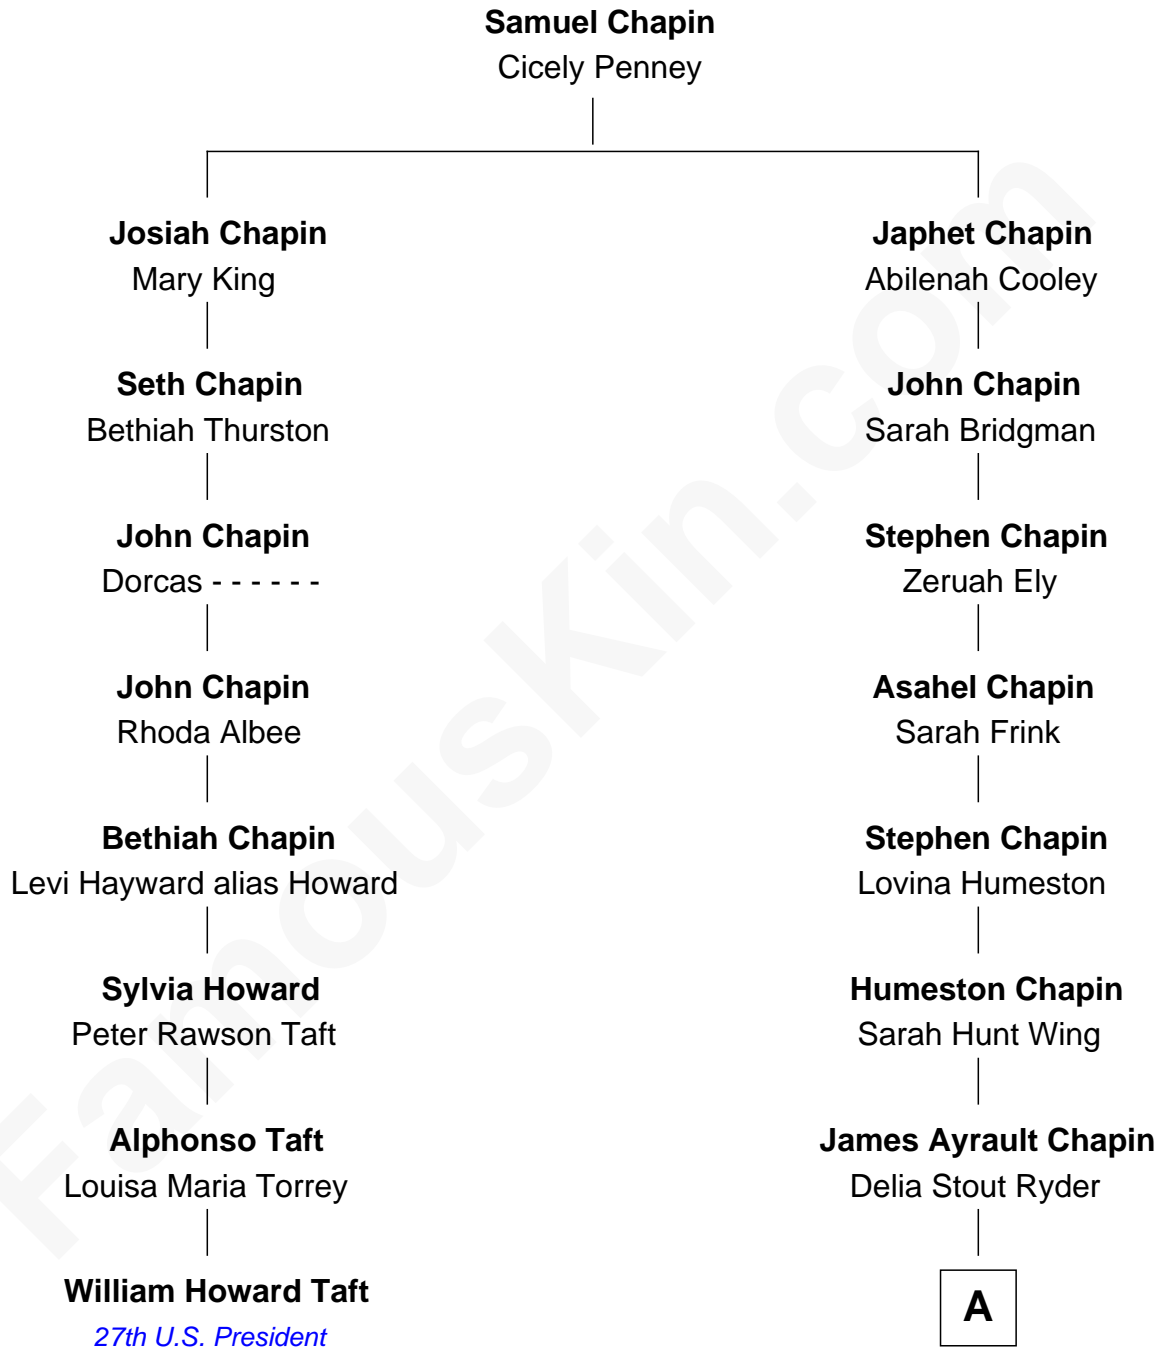

FamousKin.com
Relationship Chart of
William Howard Taft
27th U.S. President

7th cousin 2 times removed of
Harry Chapin
Singer and Songwriter

A

James Ormsbee Chapin

Abigail Beal Forbes

James Forbes Chapin

Jeanne Elspeth Burke