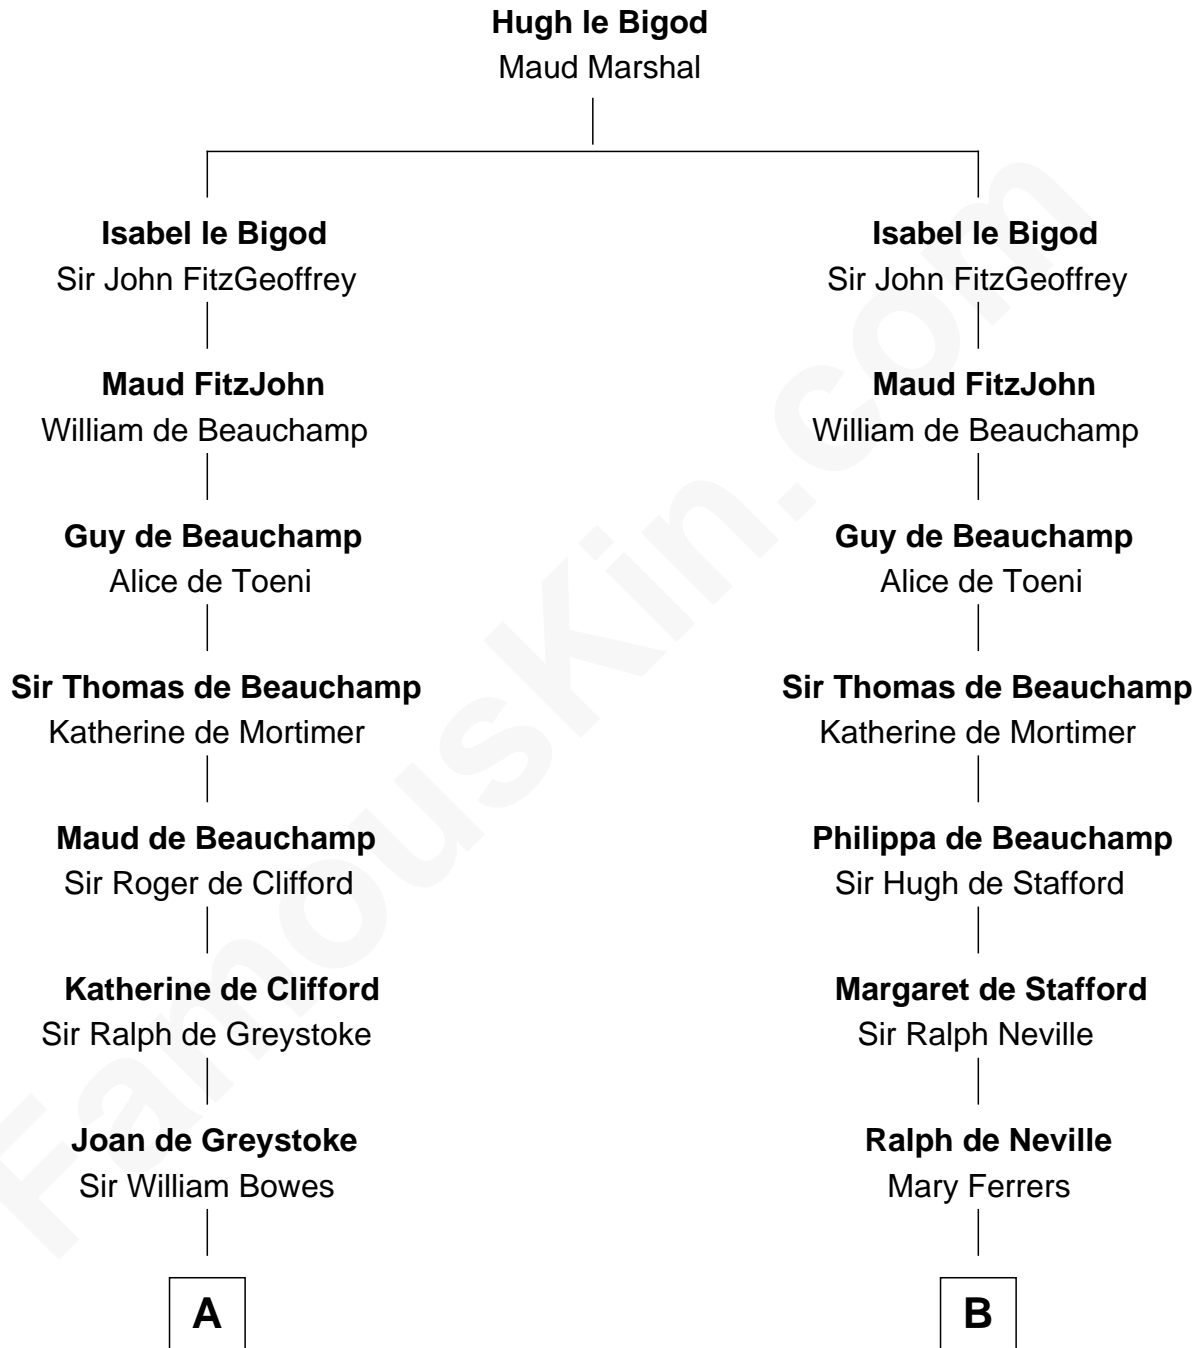

**FamousKin.com**  
**Relationship Chart of**  
**William Howard Taft**  
*27th U.S. President*

**19th cousin 2 times removed of**  
**Harriet Martineau**  
*Author of The Hour and the Man*

**C**

**Abner Rawson**

Mary Allen

**Rhoda Rawson**

Aaron Taft

**Peter Rawson Taft**

Sylvia Howard

**Alphonso Taft**

Louisa Maria Torrey

**William Howard Taft**