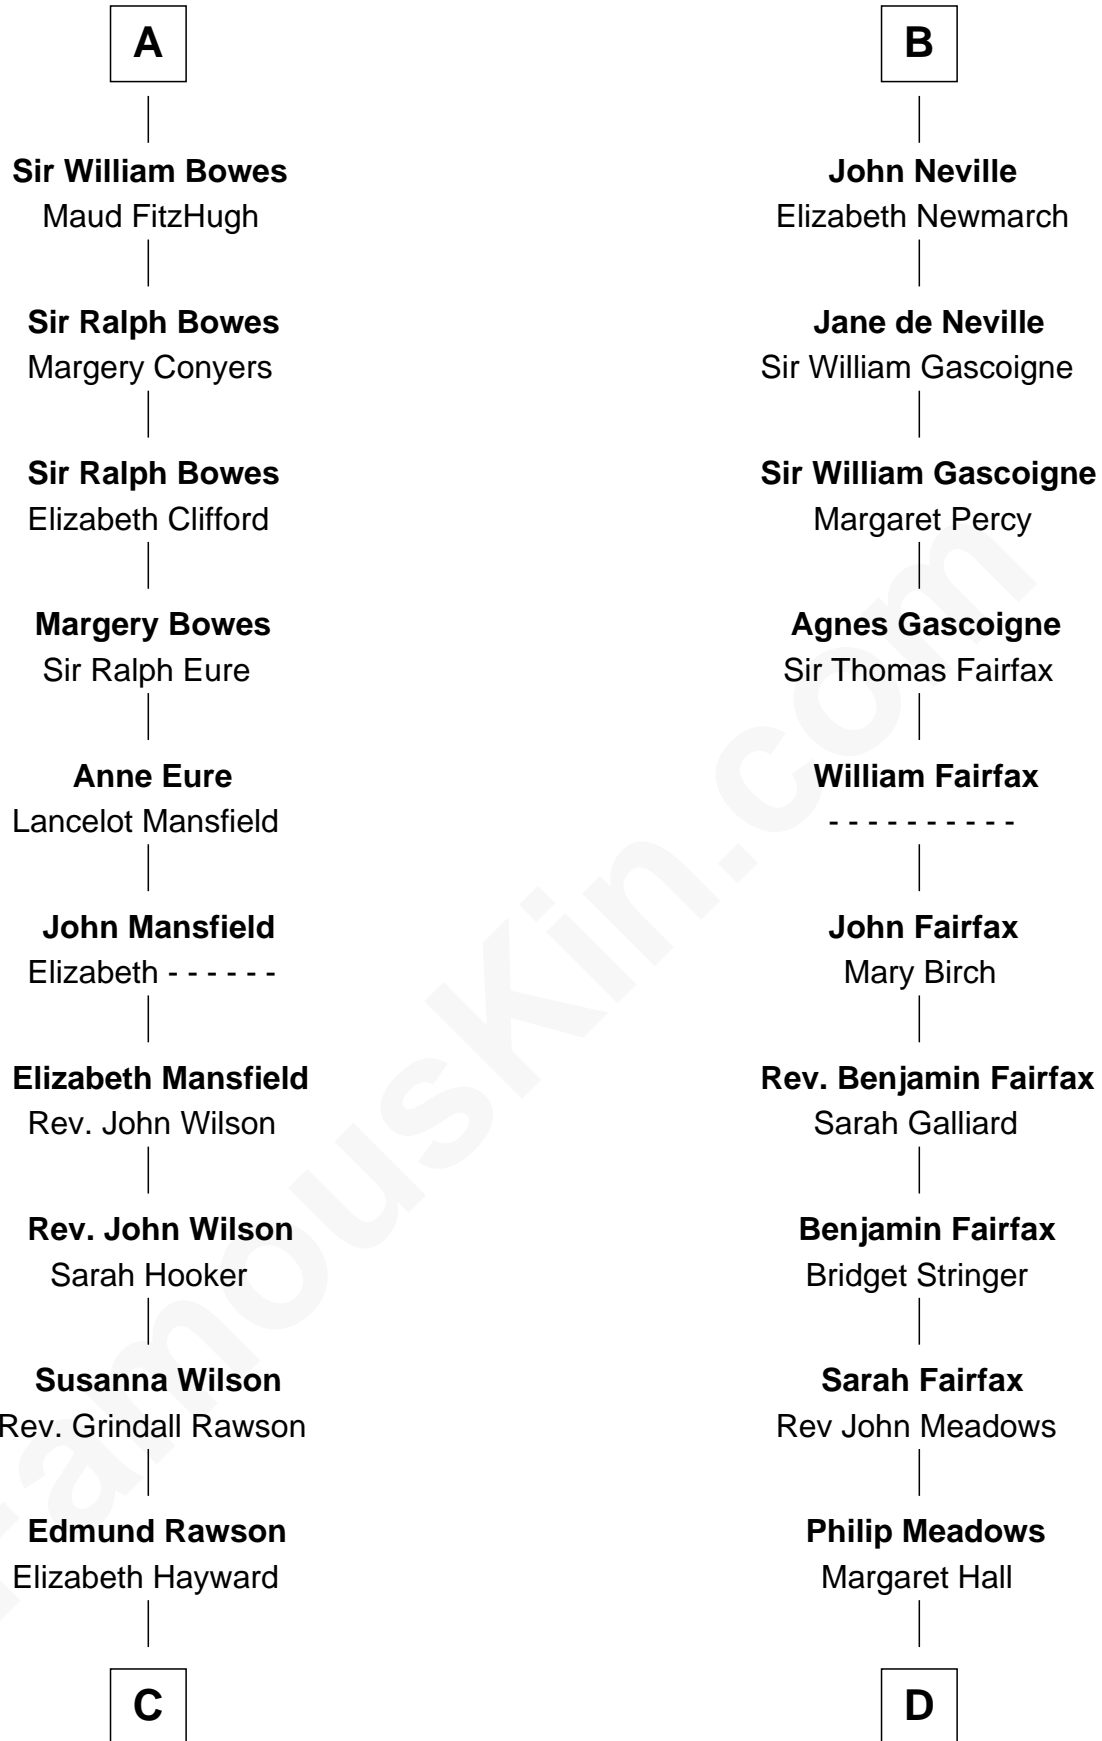

**FamousKin.com**  
**Relationship Chart of**  
**William Howard Taft**  
*27th U.S. President*

**19th cousin 2 times removed of**  
**Harriet Martineau**  
*Author of The Hour and the Man*

**C**

**Abner Rawson**

Mary Allen

**Rhoda Rawson**

Aaron Taft

**Peter Rawson Taft**

Sylvia Howard

**Alphonso Taft**

Louisa Maria Torrey

**William Howard Taft**