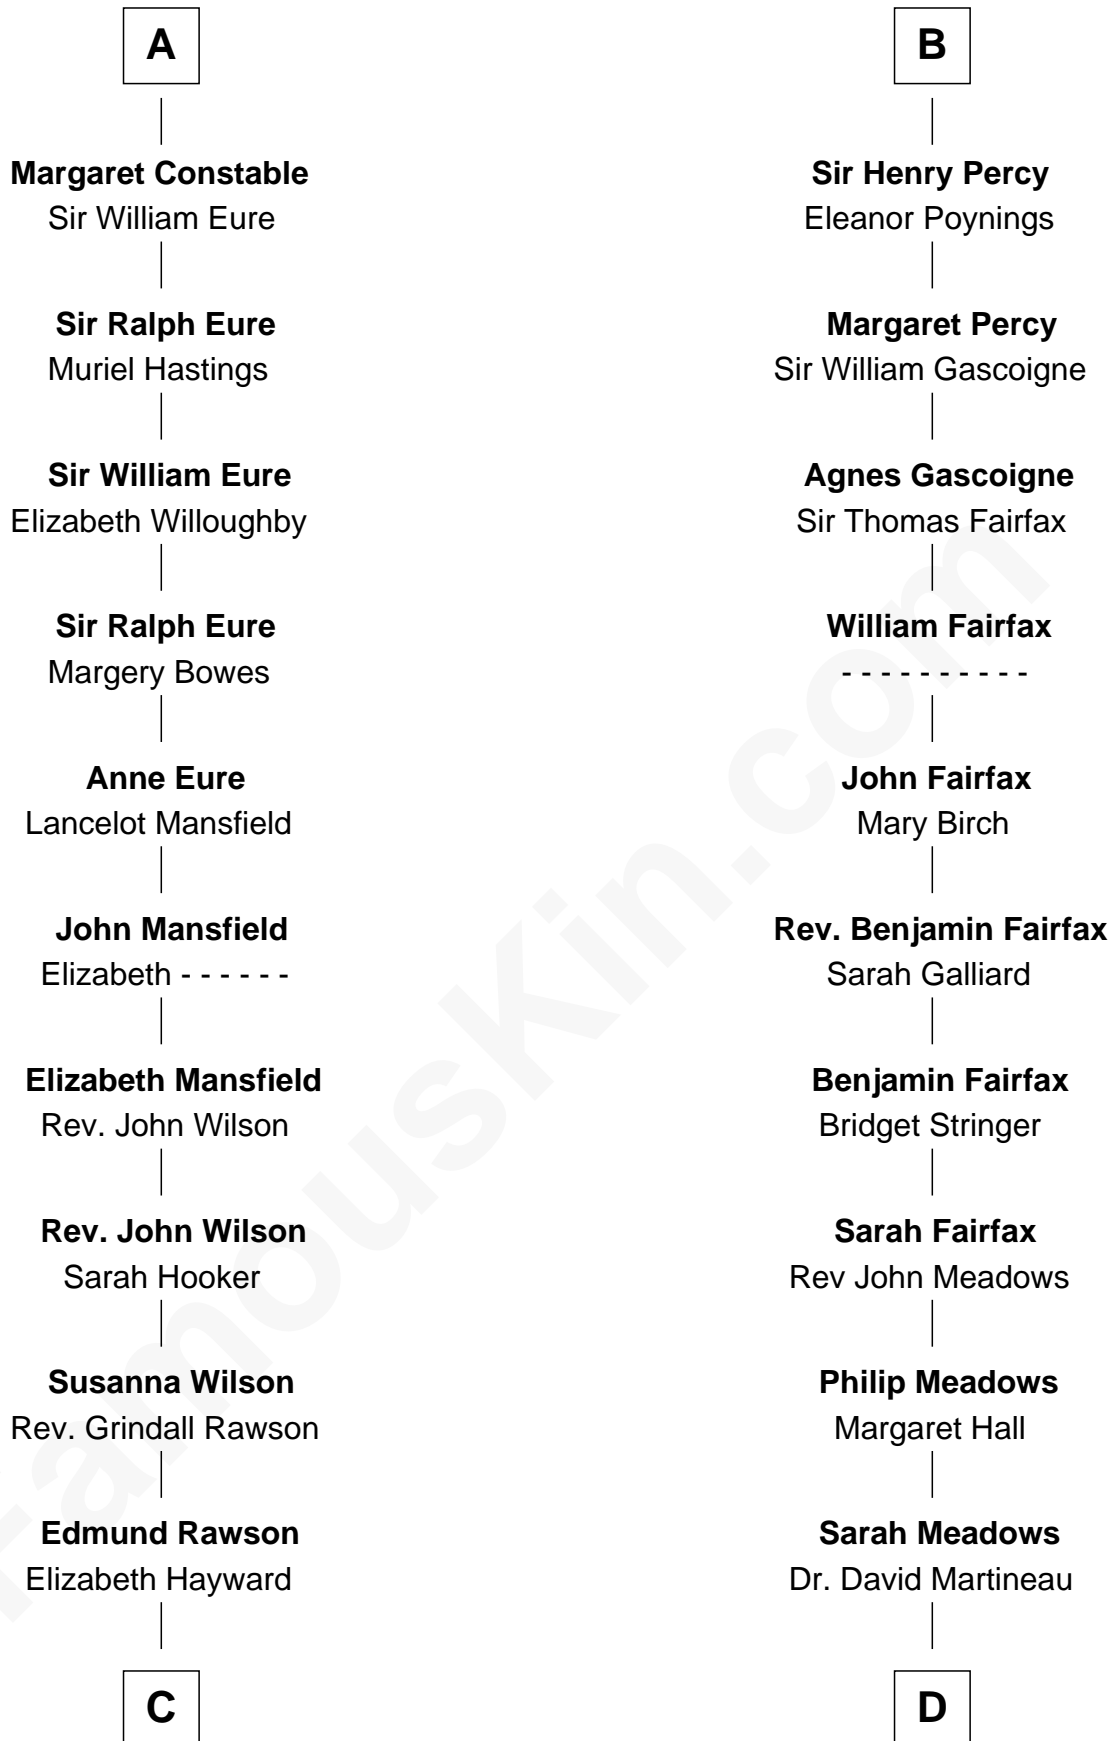

**FamousKin.com**  
**Relationship Chart of**  
**William Howard Taft**  
*27th U.S. President*

18th cousin 3 times removed of  
**Harriet Martineau**  
*Author of The Hour and the Man*

**C**

**Abner Rawson**

Mary Allen

**Rhoda Rawson**

Aaron Taft

**Peter Rawson Taft**

Sylvia Howard

**Alphonso Taft**

Louisa Maria Torrey

**William Howard Taft**