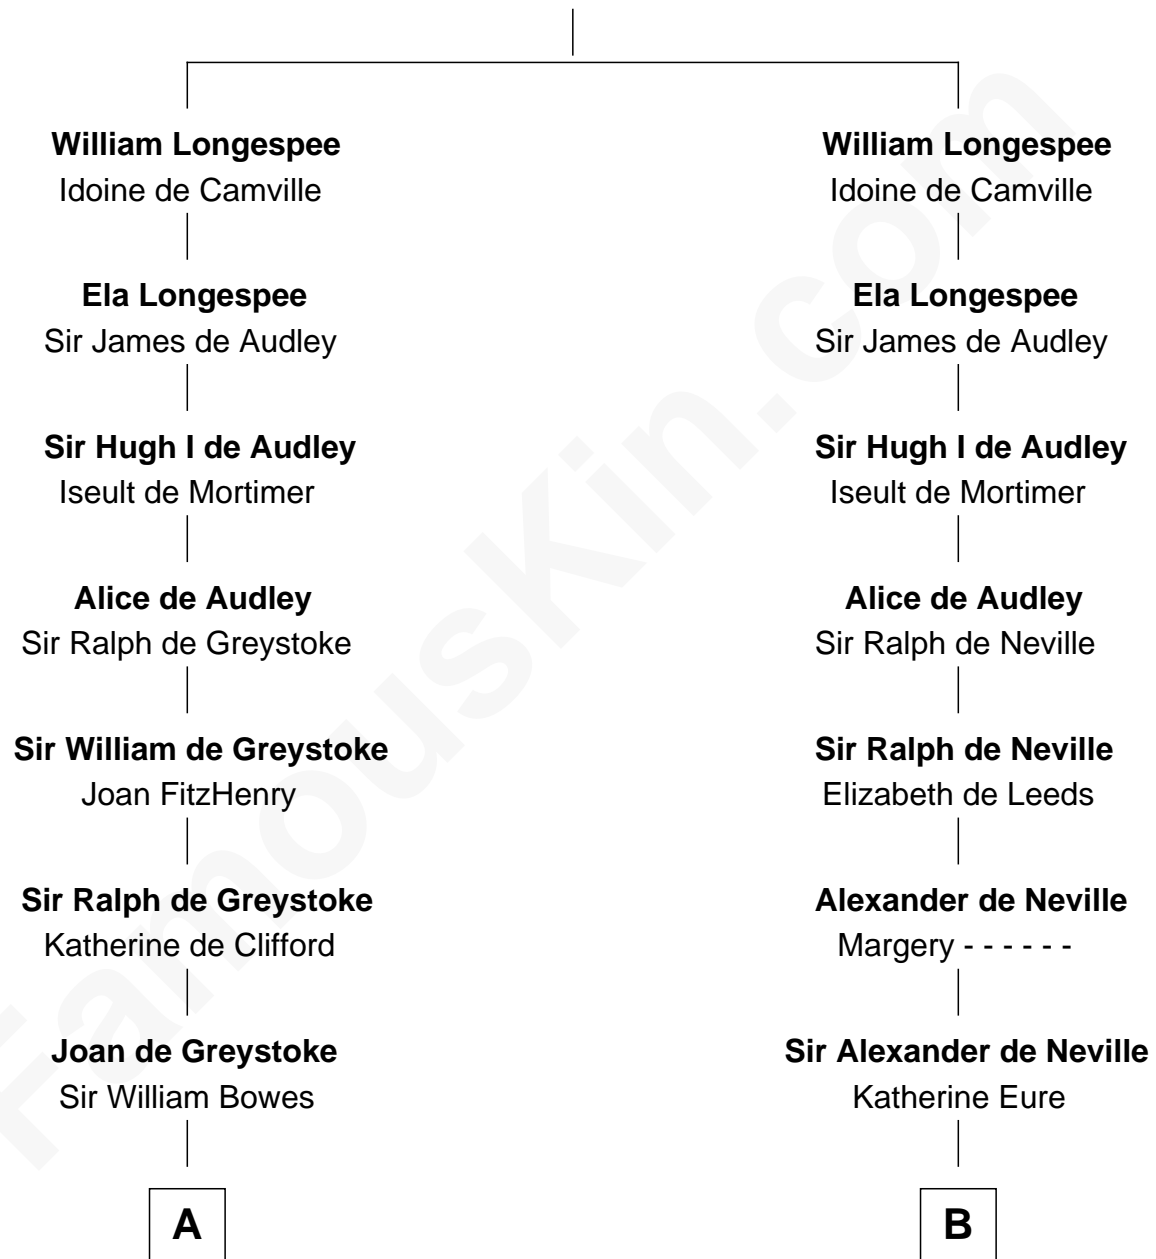

FamousKin.com
Relationship Chart of
William Howard Taft
27th U.S. President

18th cousin 3 times removed of
Harriet Martineau
Author of The Hour and the Man

Sir William Longespee
 Ela of Salisbury

C

Abner Rawson

Mary Allen

Rhoda Rawson

Aaron Taft

Peter Rawson Taft

Sylvia Howard

Alphonso Taft

Louisa Maria Torrey

William Howard Taft