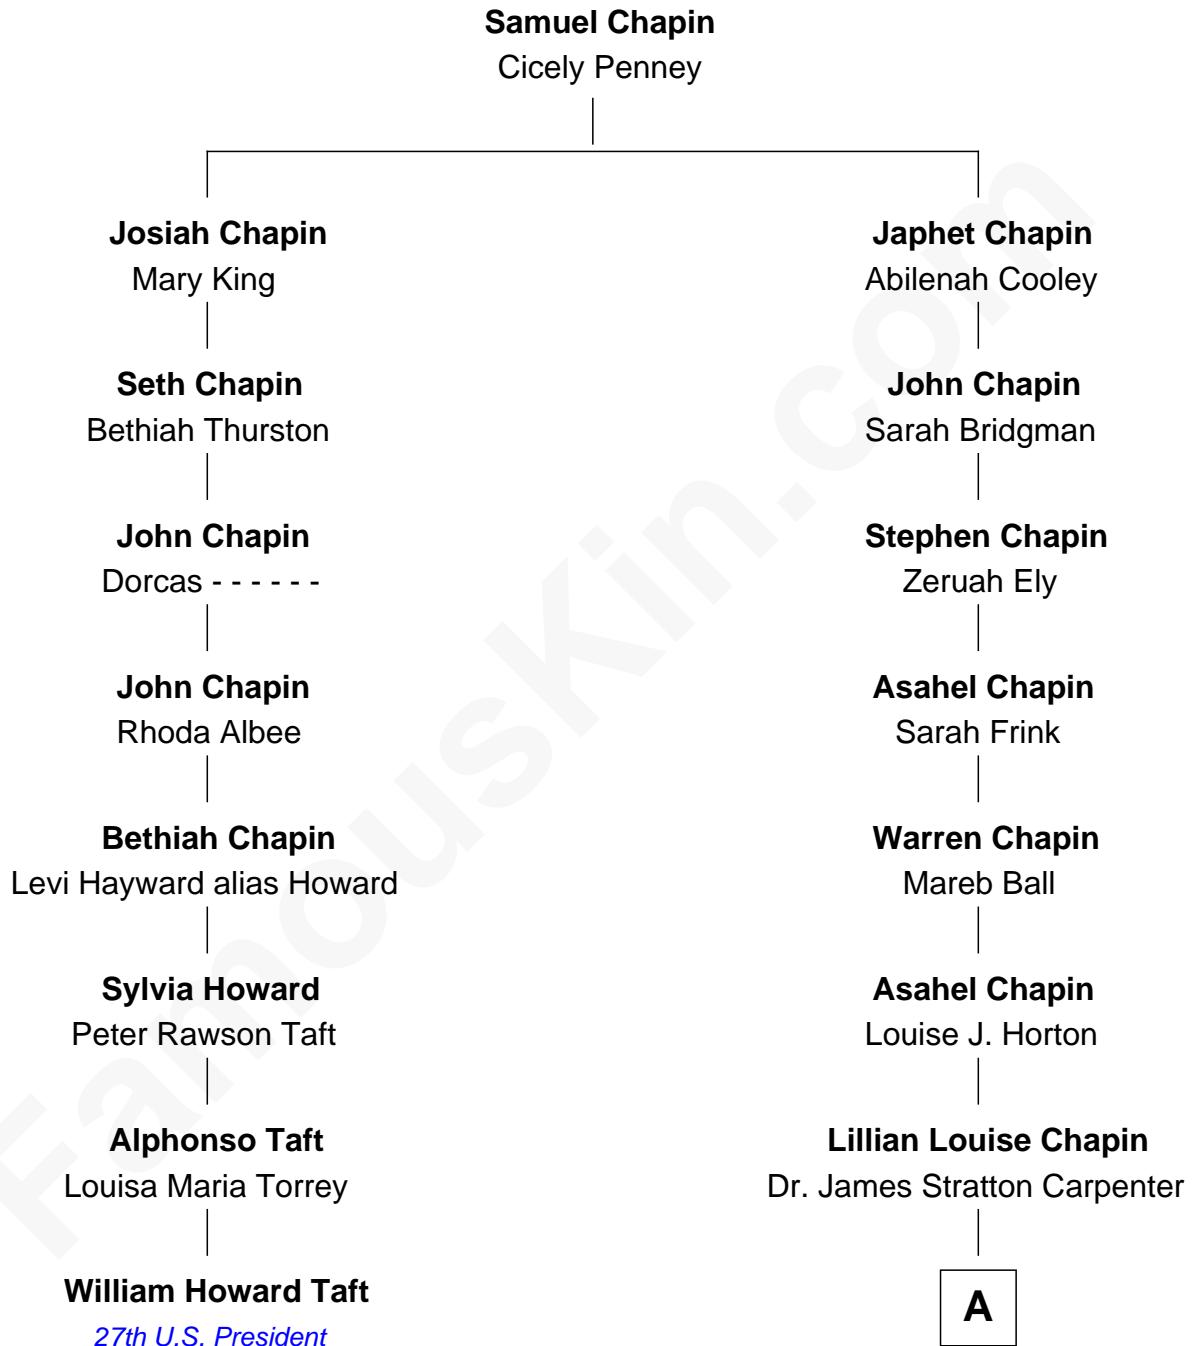

FamousKin.com
Relationship Chart of
William Howard Taft
27th U.S. President

7th cousin 2 times removed of
Mary Chapin Carpenter
Singer and Songwriter

A

Chapin Carpenter

Ruth Smythe

Chapin Carpenter

Mary Bowie Robertson

Mary Chapin Carpenter

Singer and Songwriter

FamousKin.com