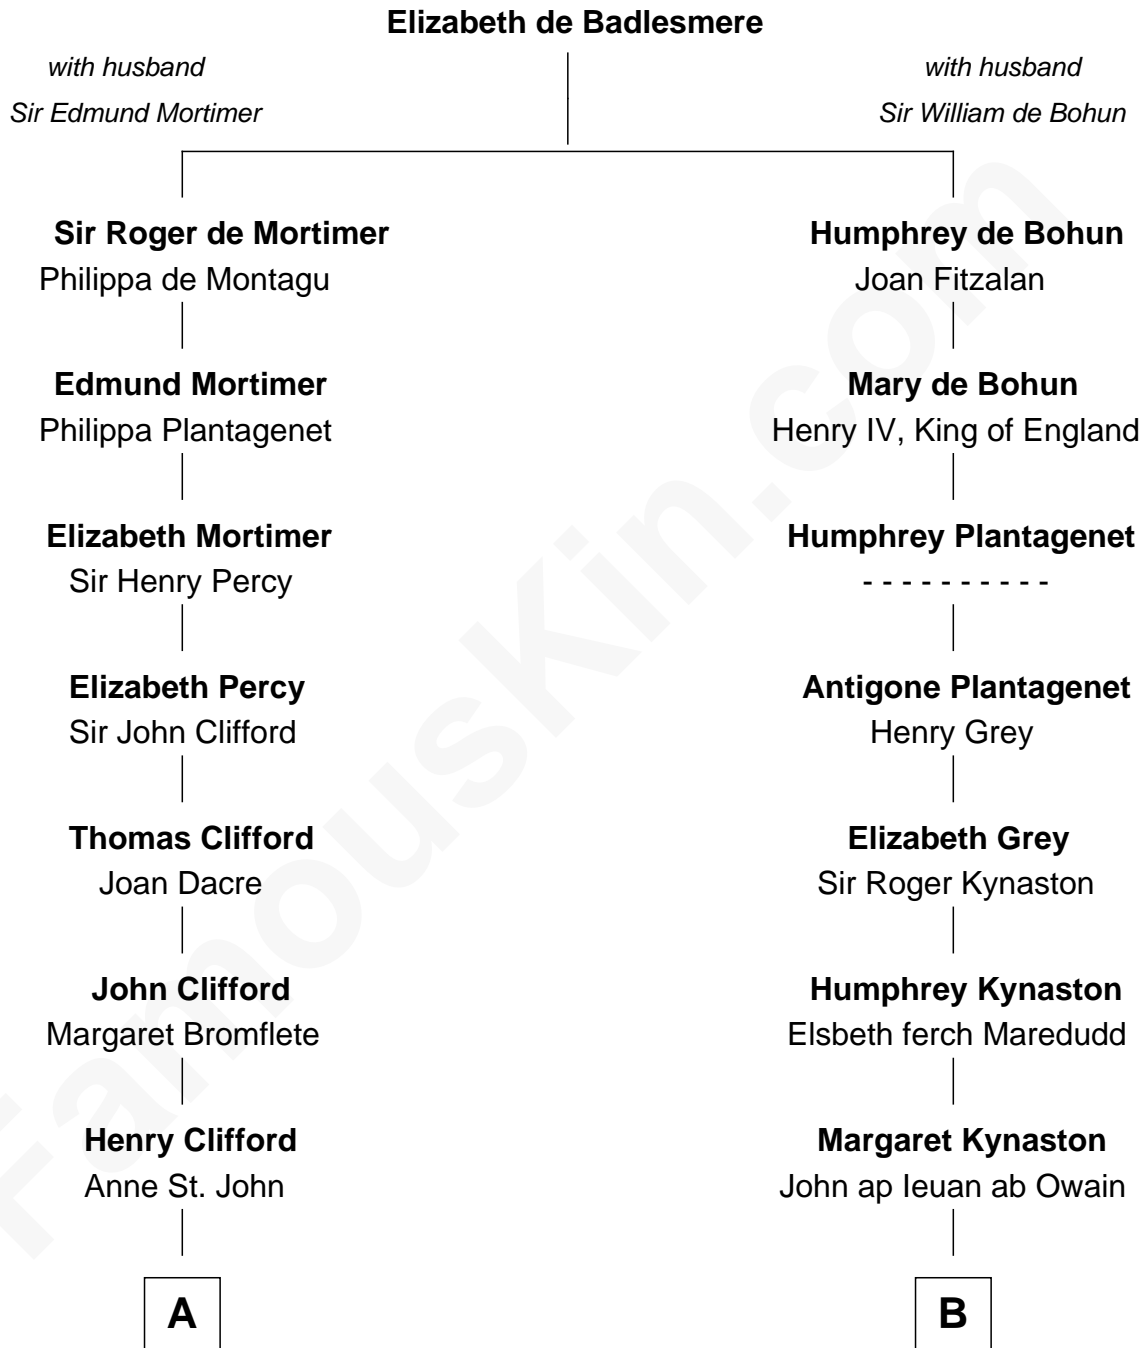

FamousKin.com
Relationship Chart of
William Howard Taft
27th U.S. President

19th cousin 2 times removed of
Mary Chapin Carpenter
Singer and Songwriter

C

Peter Rawson Taft

Sylvia Howard

Alphonso Taft

Louisa Maria Torrey

William Howard Taft

27th U.S. President

D

Dr. John Thomas Carpenter

Eliza Adelaide Hill

Dr. James Stratton Carpenter

Lillian Louise Chapin

Chapin Carpenter