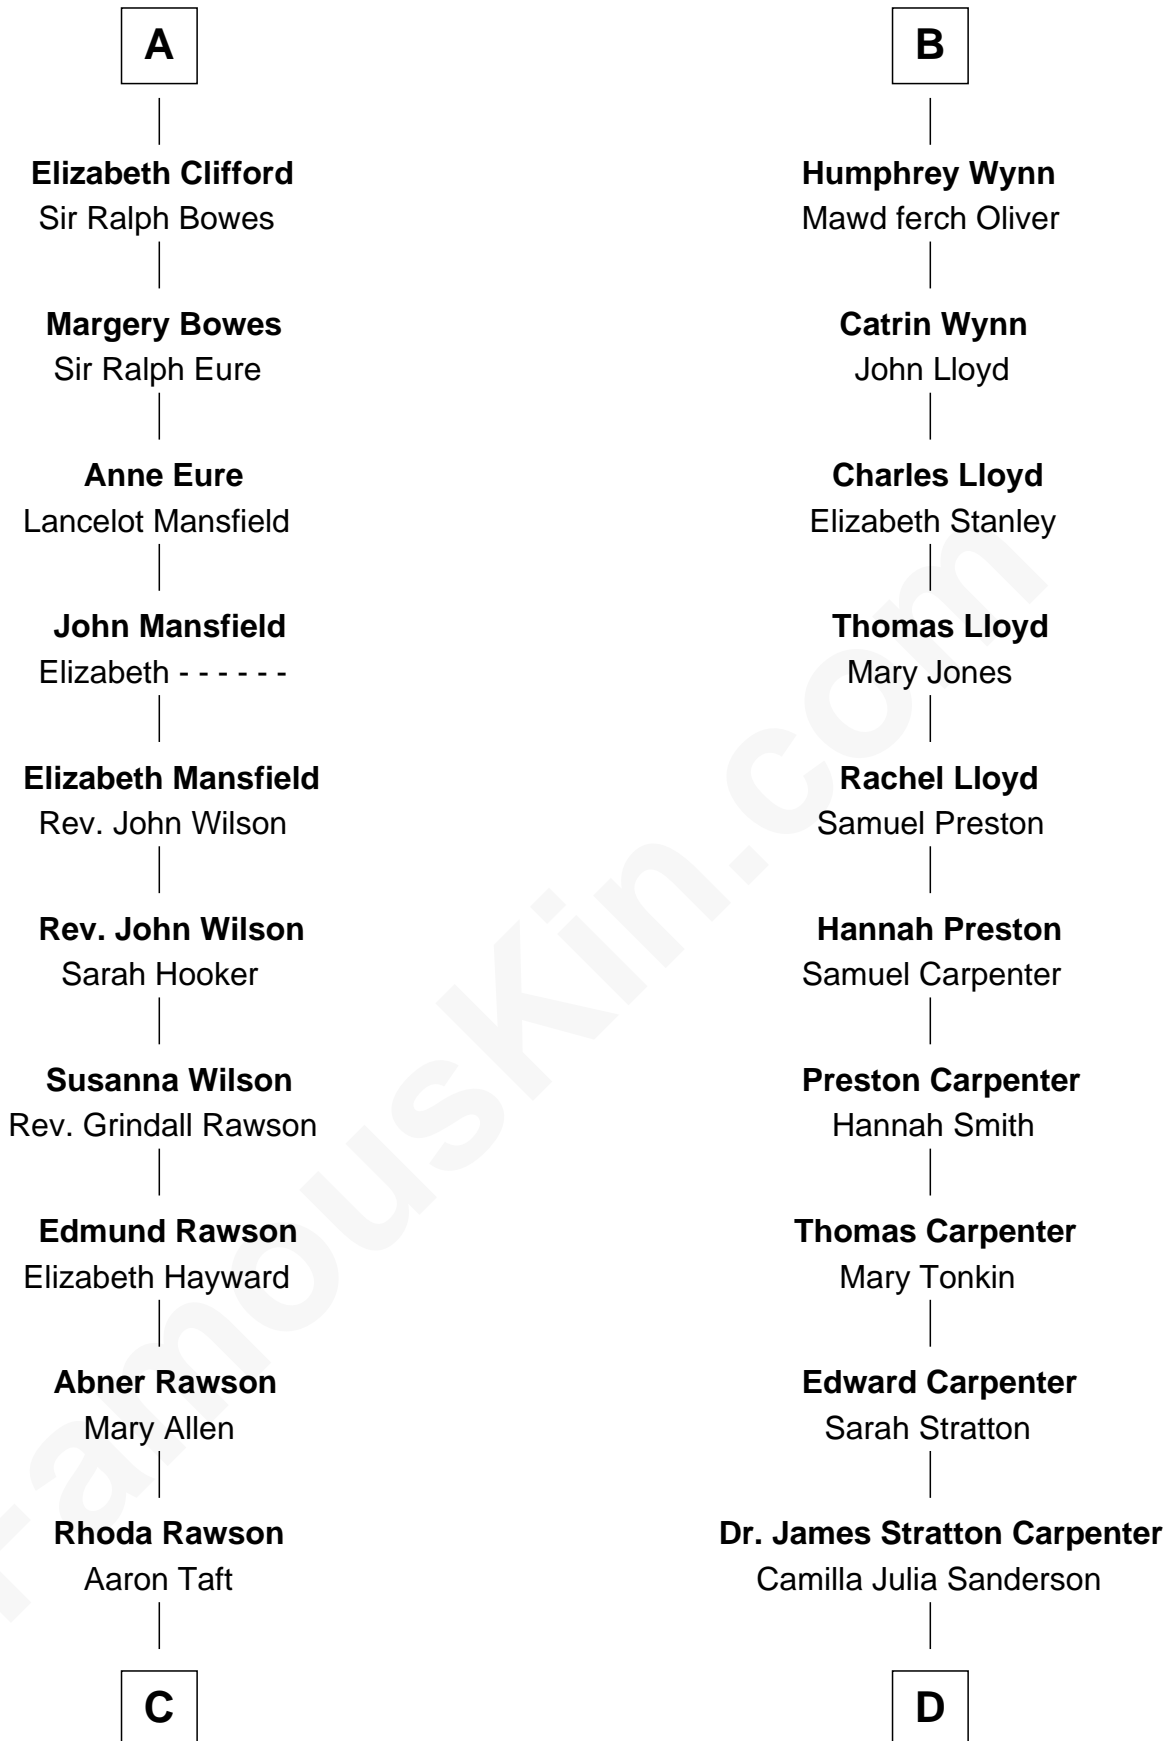

FamousKin.com
Relationship Chart of
William Howard Taft
27th U.S. President

19th cousin 2 times removed of
Mary Chapin Carpenter
Singer and Songwriter

C

Peter Rawson Taft

Sylvia Howard

Alphonso Taft

Louisa Maria Torrey

William Howard Taft

27th U.S. President

D

Dr. John Thomas Carpenter

Eliza Adelaide Hill

Dr. James Stratton Carpenter

Lillian Louise Chapin

Chapin Carpenter