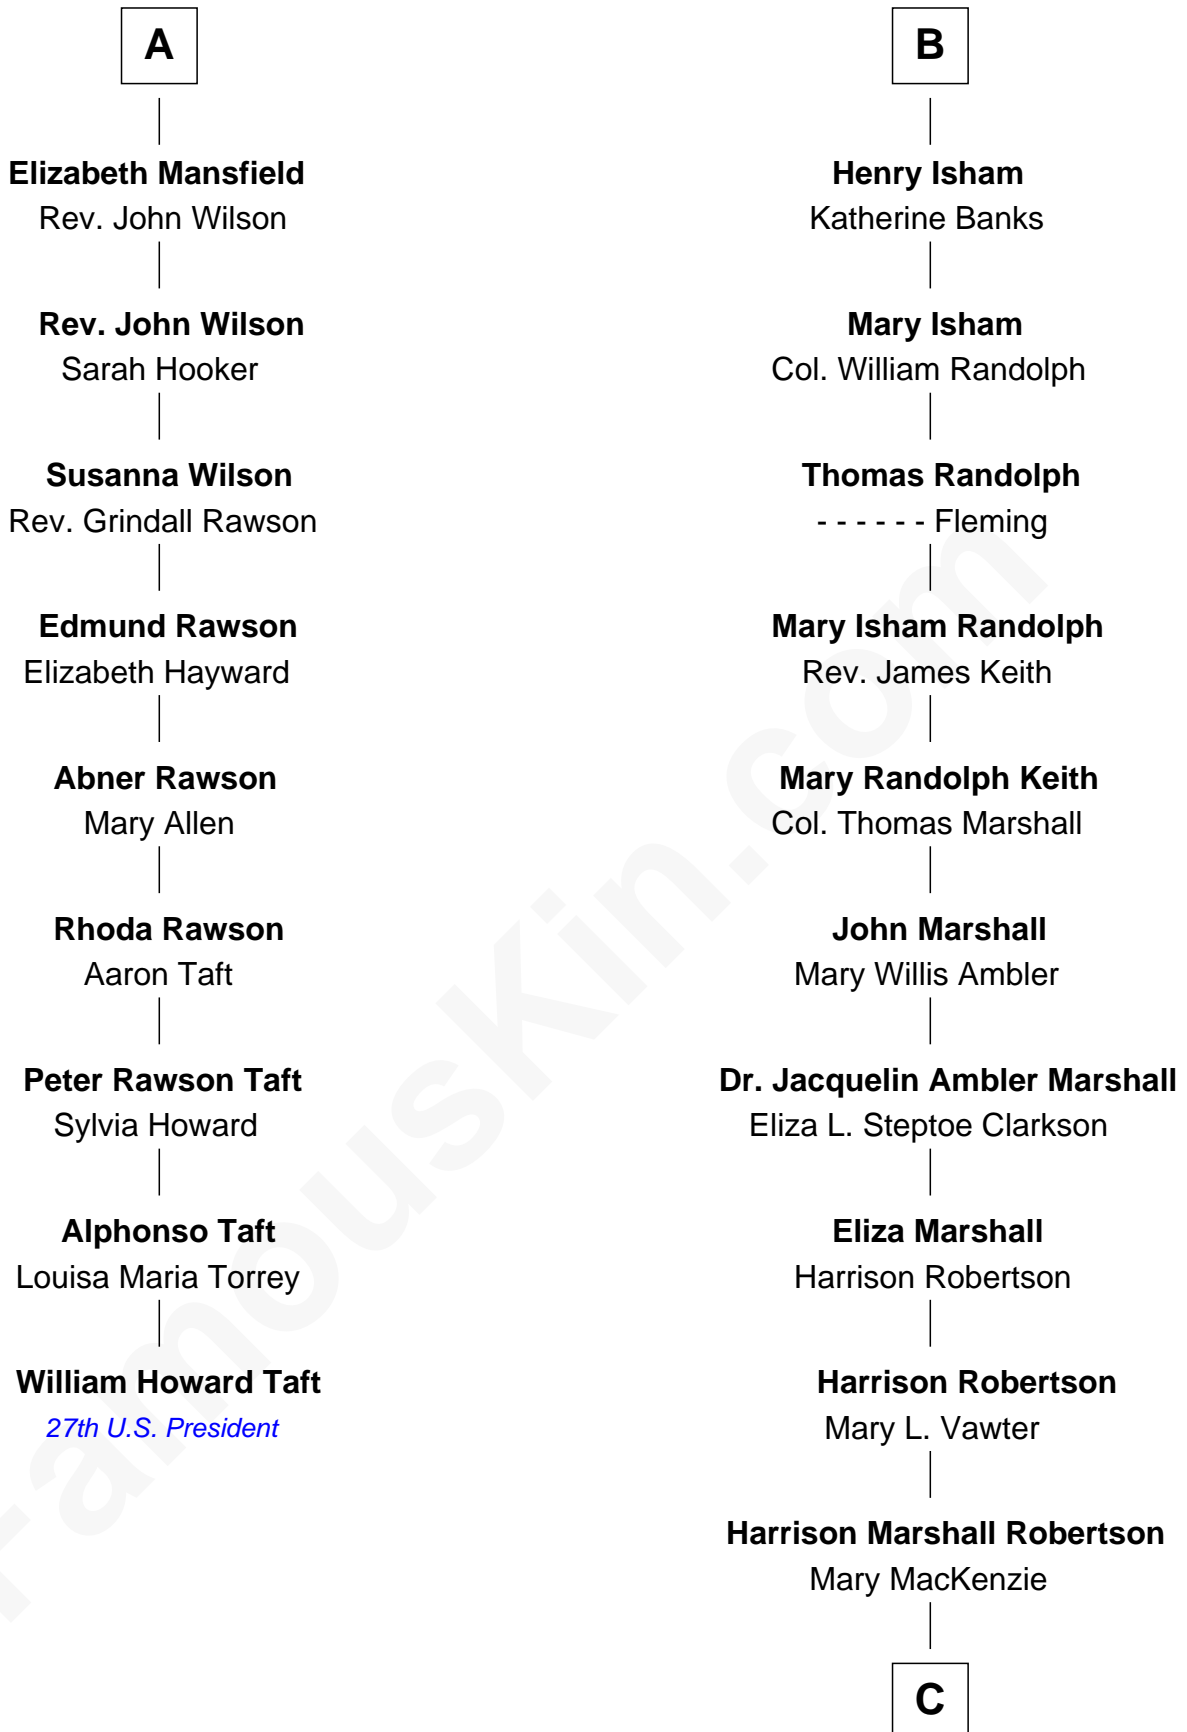

**FamousKin.com**  
**Relationship Chart of**  
**William Howard Taft**  
*27th U.S. President*

15th cousin 3 times removed of  
**Mary Chapin Carpenter**  
*Singer and Songwriter*

**C**

**Mary Bowie Robertson**  
Chapin Carpenter

**Mary Chapin Carpenter**  
*Singer and Songwriter*

FamousKin.com