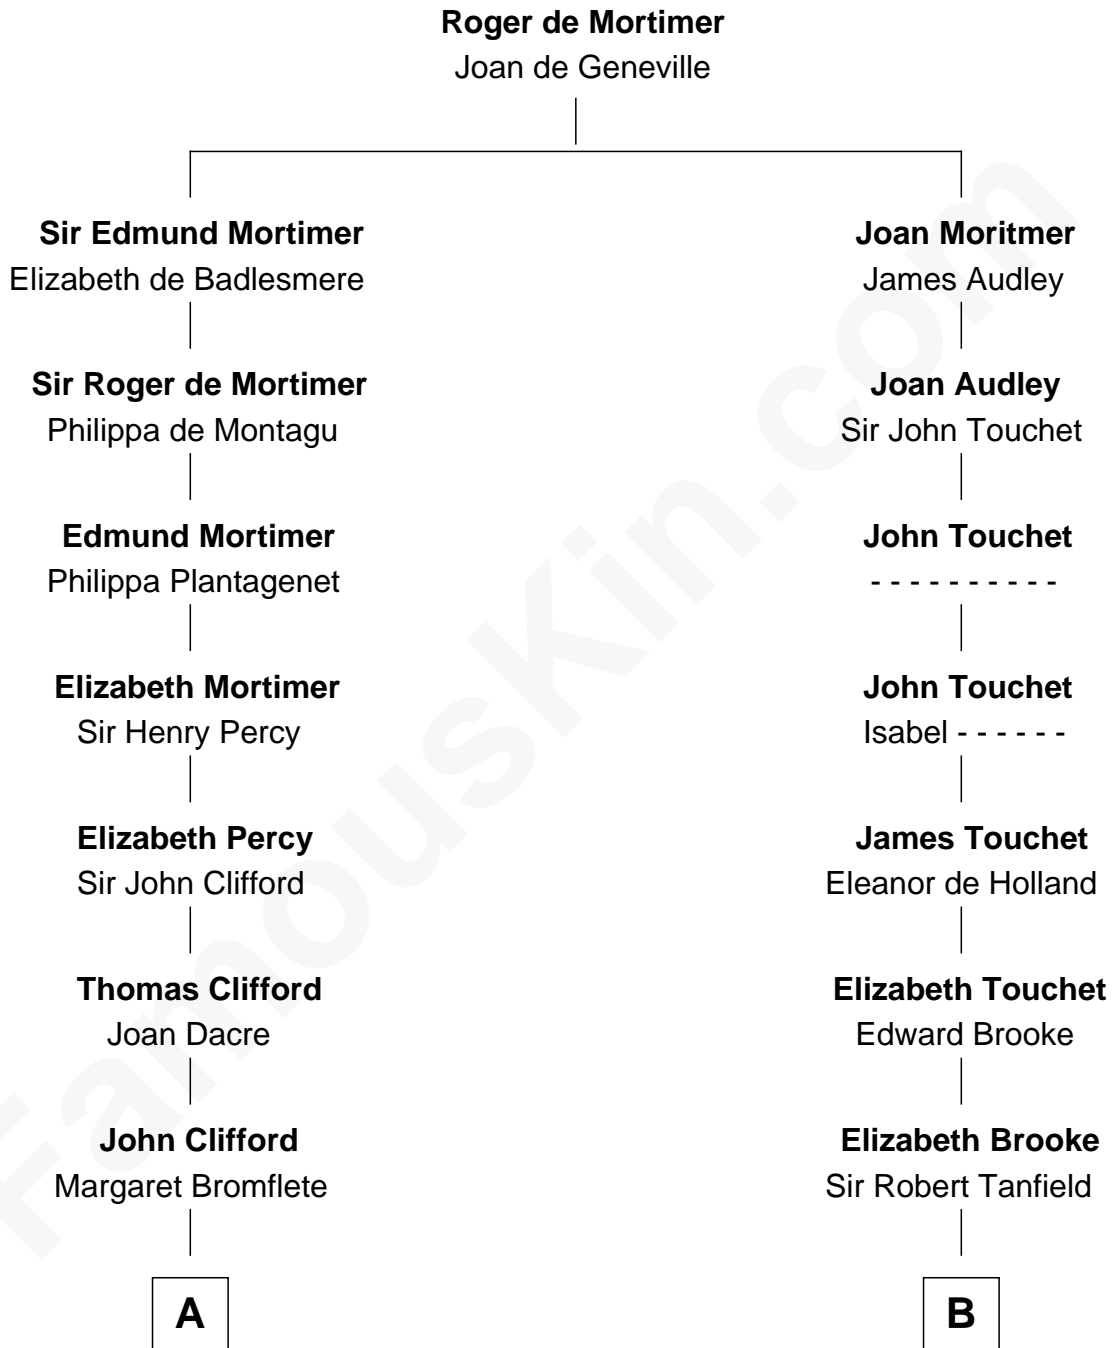

FamousKin.com
Relationship Chart of
William Howard Taft
27th U.S. President

18th cousin 2 times removed of

John Marshall
4th Chief Justice of the U.S. Supreme Court

C

Rhoda Rawson

Aaron Taft

Peter Rawson Taft

Sylvia Howard

Alphonso Taft

Louisa Maria Torrey

William Howard Taft

27th U.S. President

D

Mary Randolph Keith

Col. Thomas Marshall