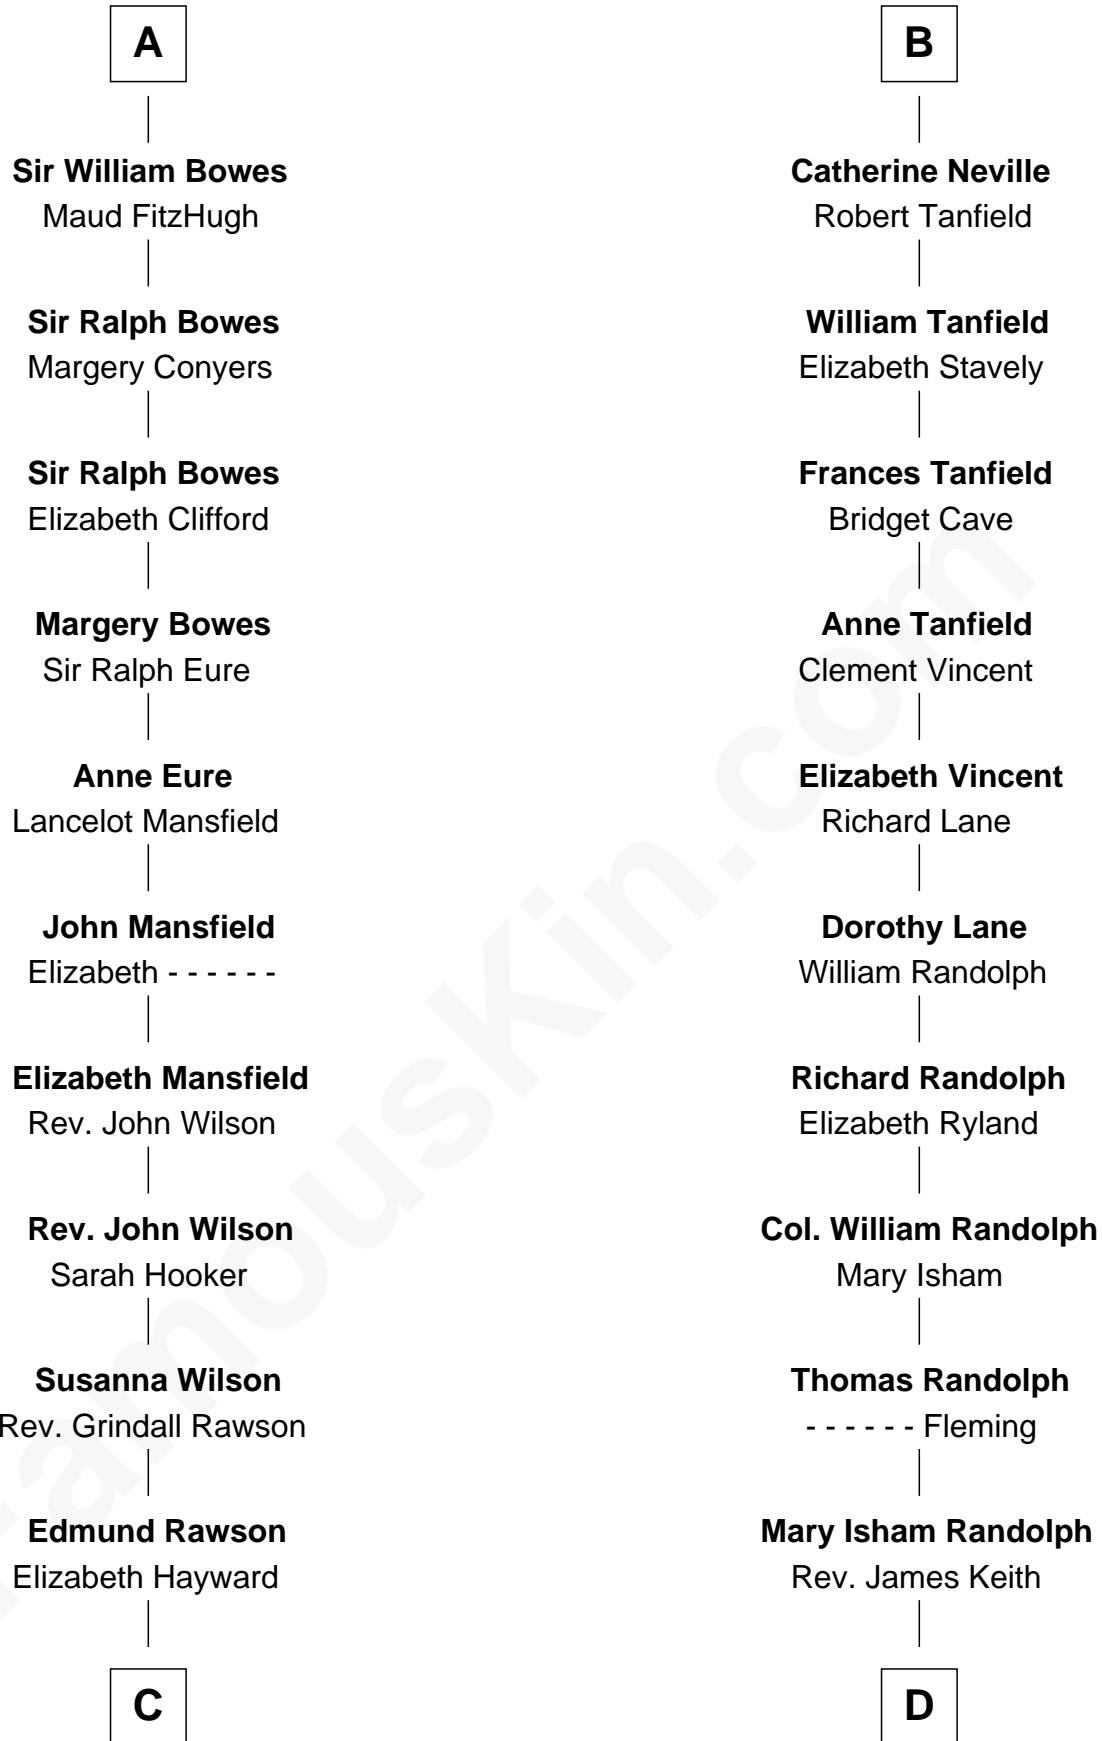

**FamousKin.com**  
**Relationship Chart of**  
**William Howard Taft**  
*27th U.S. President*

**18th cousin 3 times removed of**

**John Marshall**  
*4th Chief Justice of the U.S. Supreme Court*

**C**

**Abner Rawson**

Mary Allen

**Rhoda Rawson**

Aaron Taft

**Peter Rawson Taft**

Sylvia Howard

**Alphonso Taft**

Louisa Maria Torrey

**William Howard Taft**

*27th U.S. President*

**D**

**Mary Randolph Keith**

Col. Thomas Marshall

**John Marshall**

*U.S. Supreme Court Chief Justice*

FamousKin.com