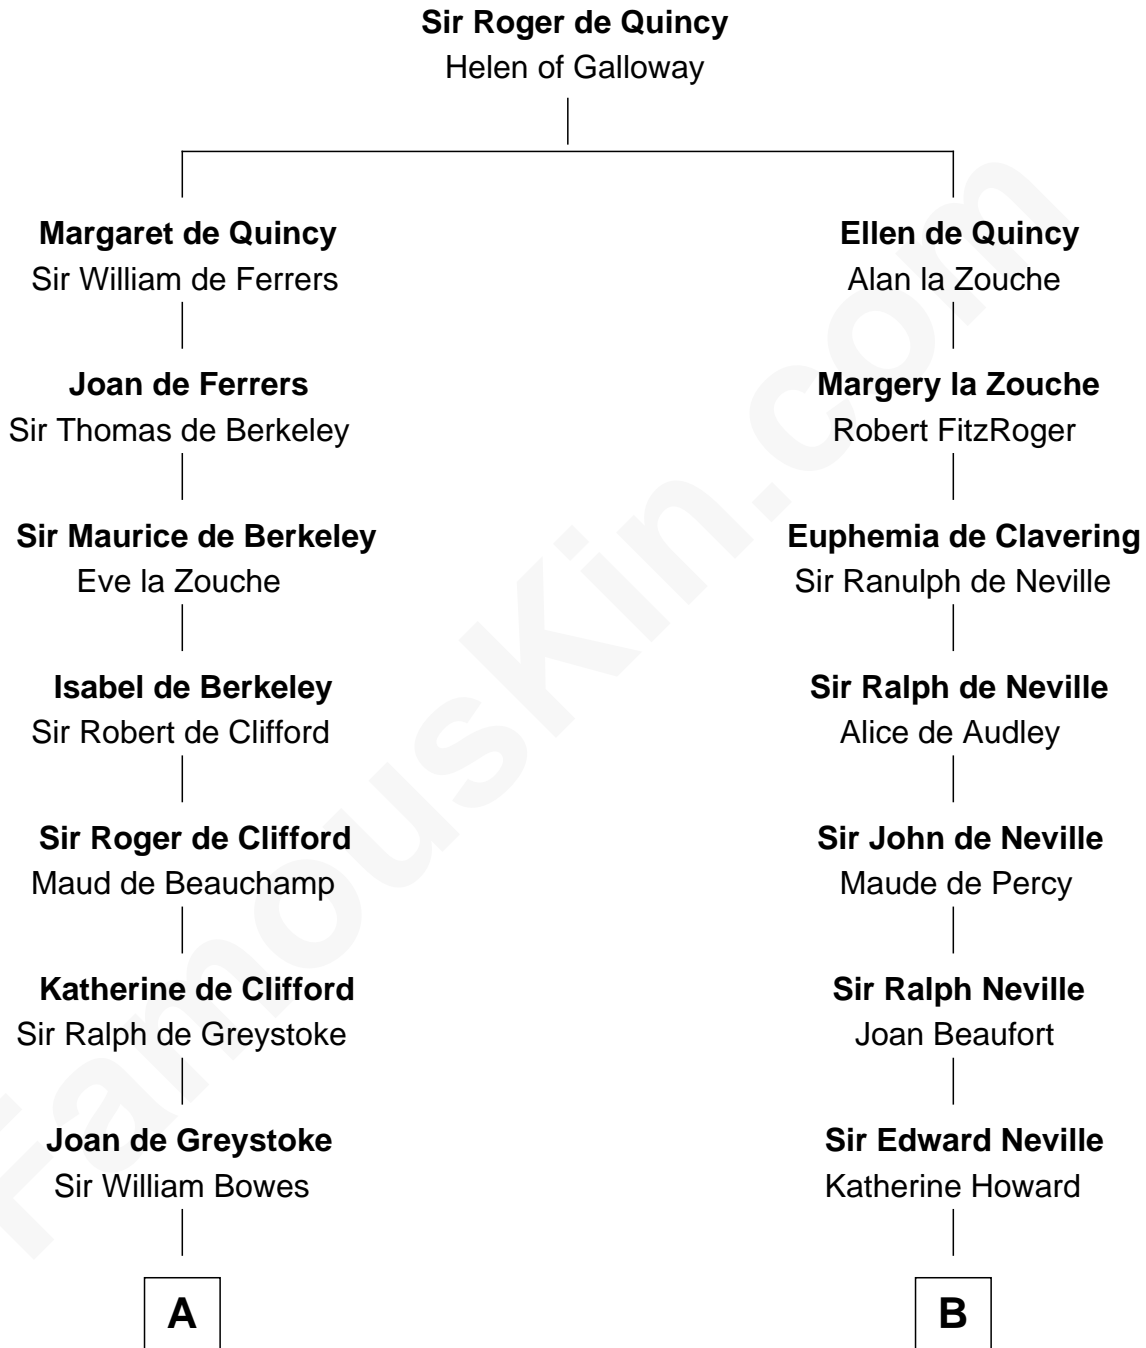

**FamousKin.com**  
**Relationship Chart of**  
**William Howard Taft**  
*27th U.S. President*

**18th cousin 3 times removed of**

**John Marshall**  
*4th Chief Justice of the U.S. Supreme Court*

**C**

**Abner Rawson**

Mary Allen

**Rhoda Rawson**

Aaron Taft

**Peter Rawson Taft**

Sylvia Howard

**Alphonso Taft**

Louisa Maria Torrey

**William Howard Taft**