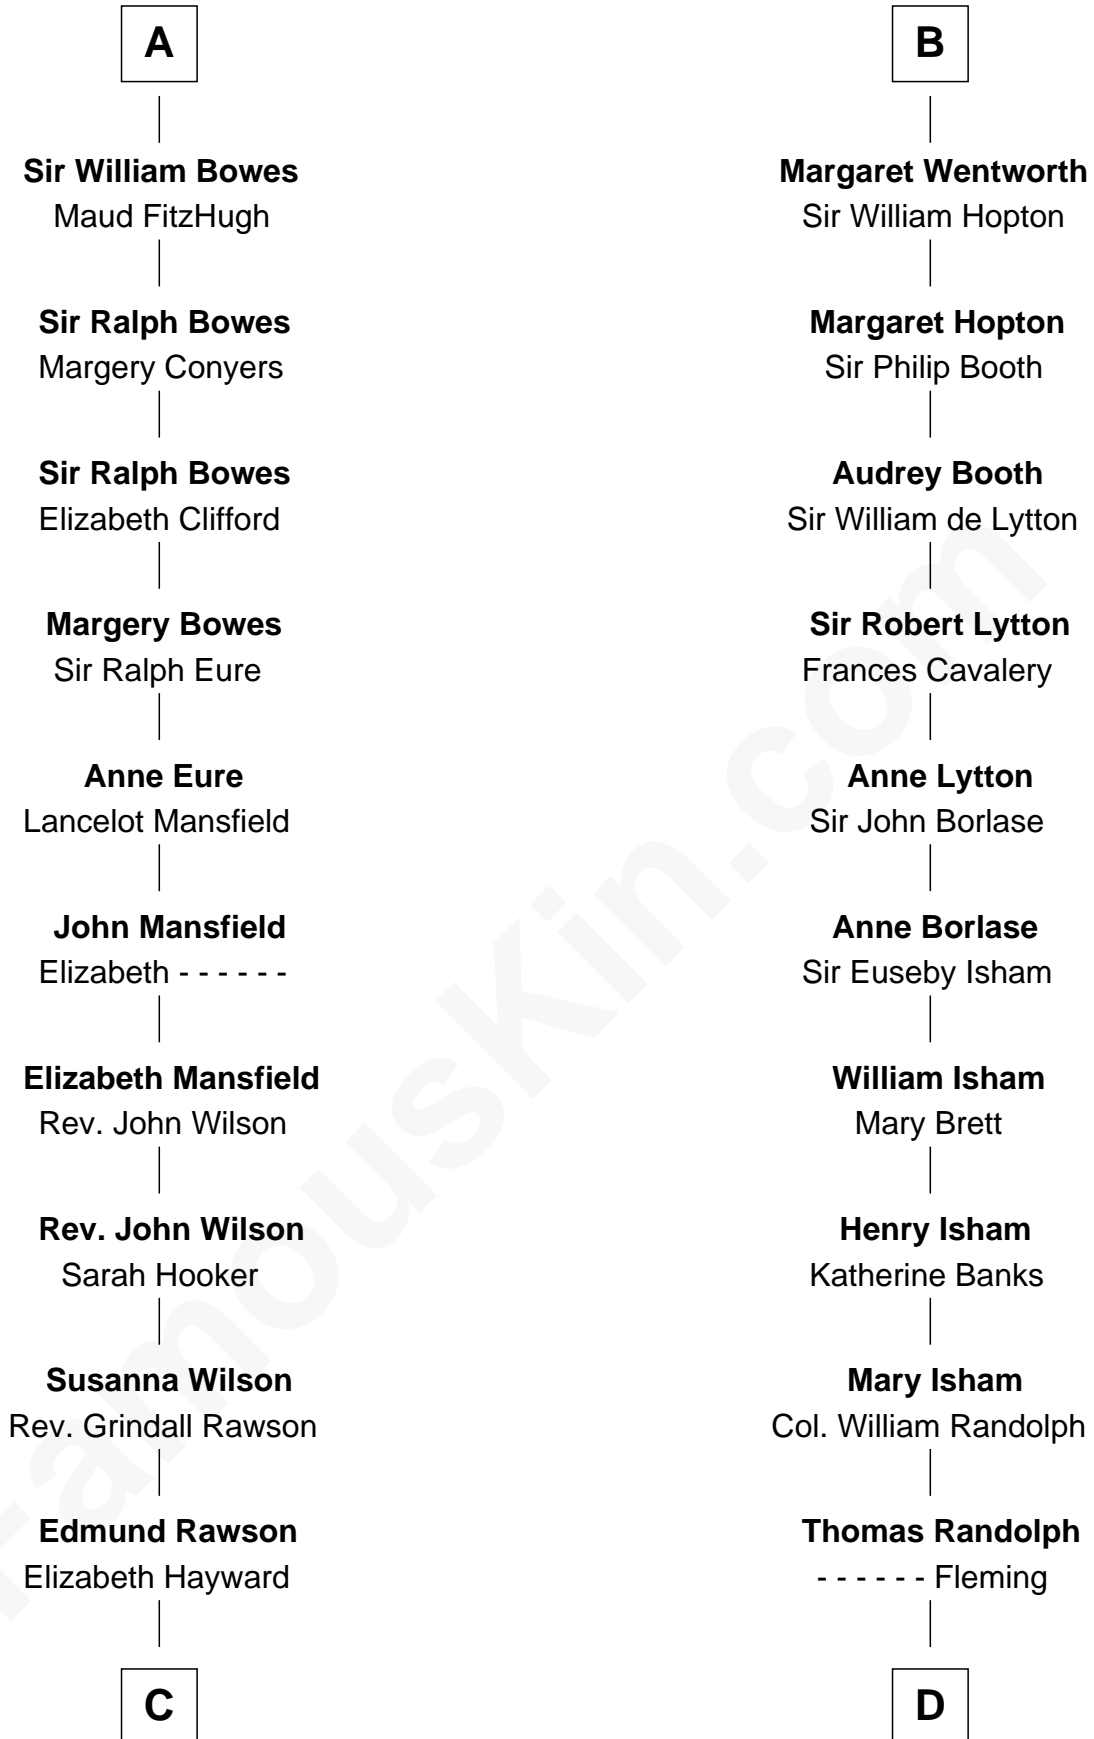

**FamousKin.com**  
**Relationship Chart of**  
**William Howard Taft**  
*27th U.S. President*

**19th cousin 2 times removed of**  
**John Marshall**  
*4th Chief Justice of the U.S. Supreme Court*

**William de Cantilupe**

**C**

**Abner Rawson**

Mary Allen

**Rhoda Rawson**

Aaron Taft

**Peter Rawson Taft**

Sylvia Howard

**Alphonso Taft**

Louisa Maria Torrey

**William Howard Taft**

*27th U.S. President*

**D**

**Mary Isham Randolph**

Rev. James Keith

**Mary Randolph Keith**

Col. Thomas Marshall