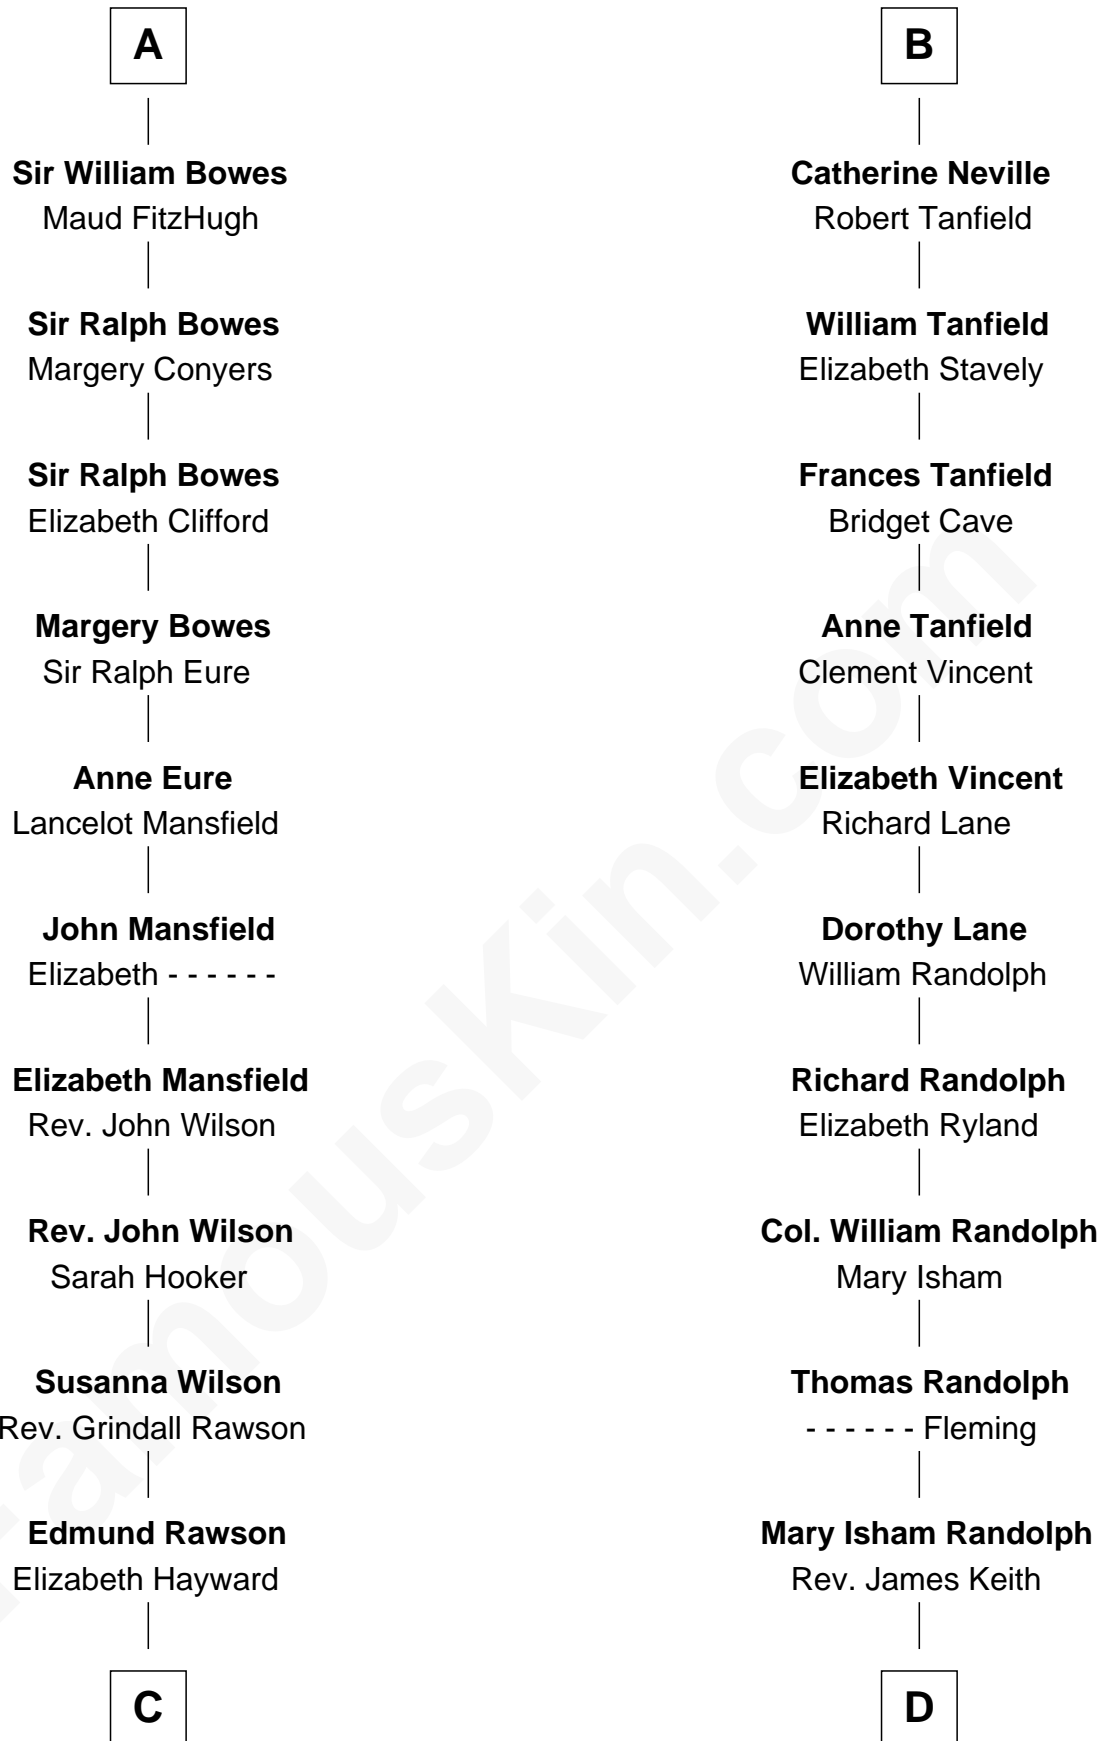

FamousKin.com
Relationship Chart of
William Howard Taft
27th U.S. President

18th cousin 3 times removed of

John Marshall
4th Chief Justice of the U.S. Supreme Court

Sir William Longespee
 Ela of Salisbury

C

Abner Rawson

Mary Allen

Rhoda Rawson

Aaron Taft

Peter Rawson Taft

Sylvia Howard

Alphonso Taft

Louisa Maria Torrey

William Howard Taft

27th U.S. President

D

Mary Randolph Keith

Col. Thomas Marshall

John Marshall

U.S. Supreme Court Chief Justice