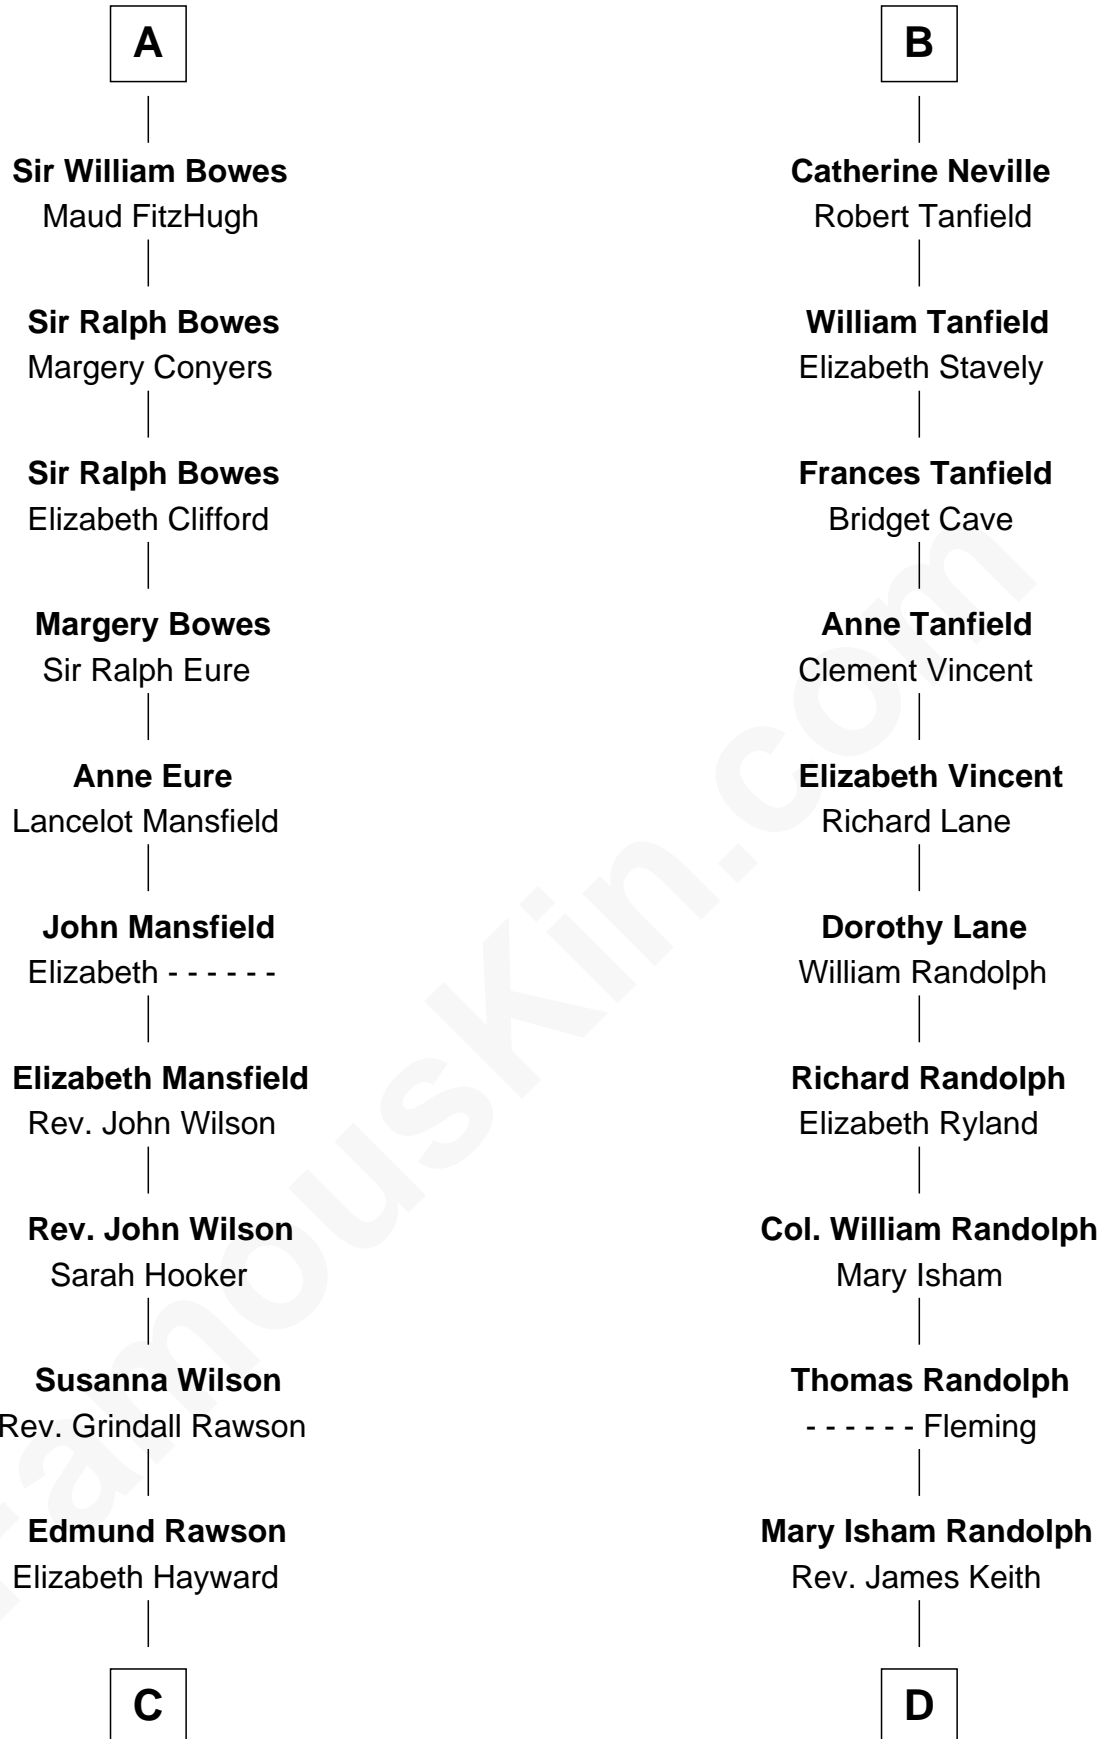

FamousKin.com
Relationship Chart of
William Howard Taft
27th U.S. President

18th cousin 3 times removed of

John Marshall
4th Chief Justice of the U.S. Supreme Court

C

Abner Rawson

Mary Allen

Rhoda Rawson

Aaron Taft

Peter Rawson Taft

Sylvia Howard

Alphonso Taft

Louisa Maria Torrey

William Howard Taft

27th U.S. President

D

Mary Randolph Keith