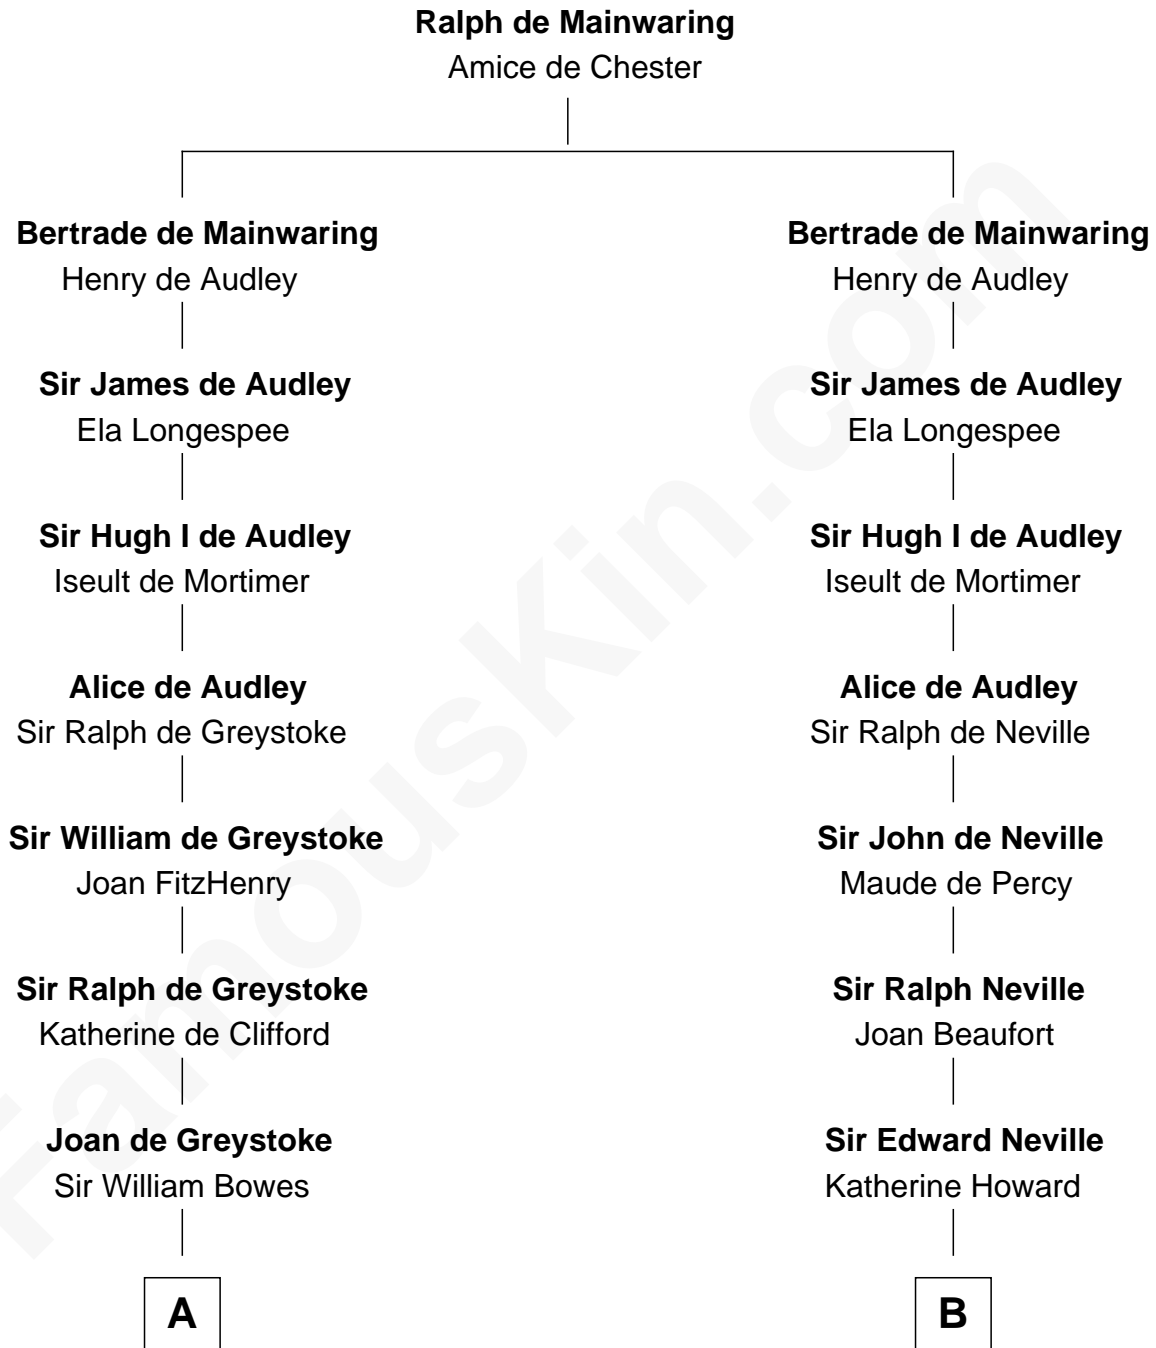

FamousKin.com
Relationship Chart of
William Howard Taft
27th U.S. President

18th cousin 3 times removed of

John Marshall
4th Chief Justice of the U.S. Supreme Court

C

Abner Rawson

Mary Allen

Rhoda Rawson

Aaron Taft

Peter Rawson Taft

Sylvia Howard

Alphonso Taft

Louisa Maria Torrey

William Howard Taft

27th U.S. President

D

Mary Randolph Keith