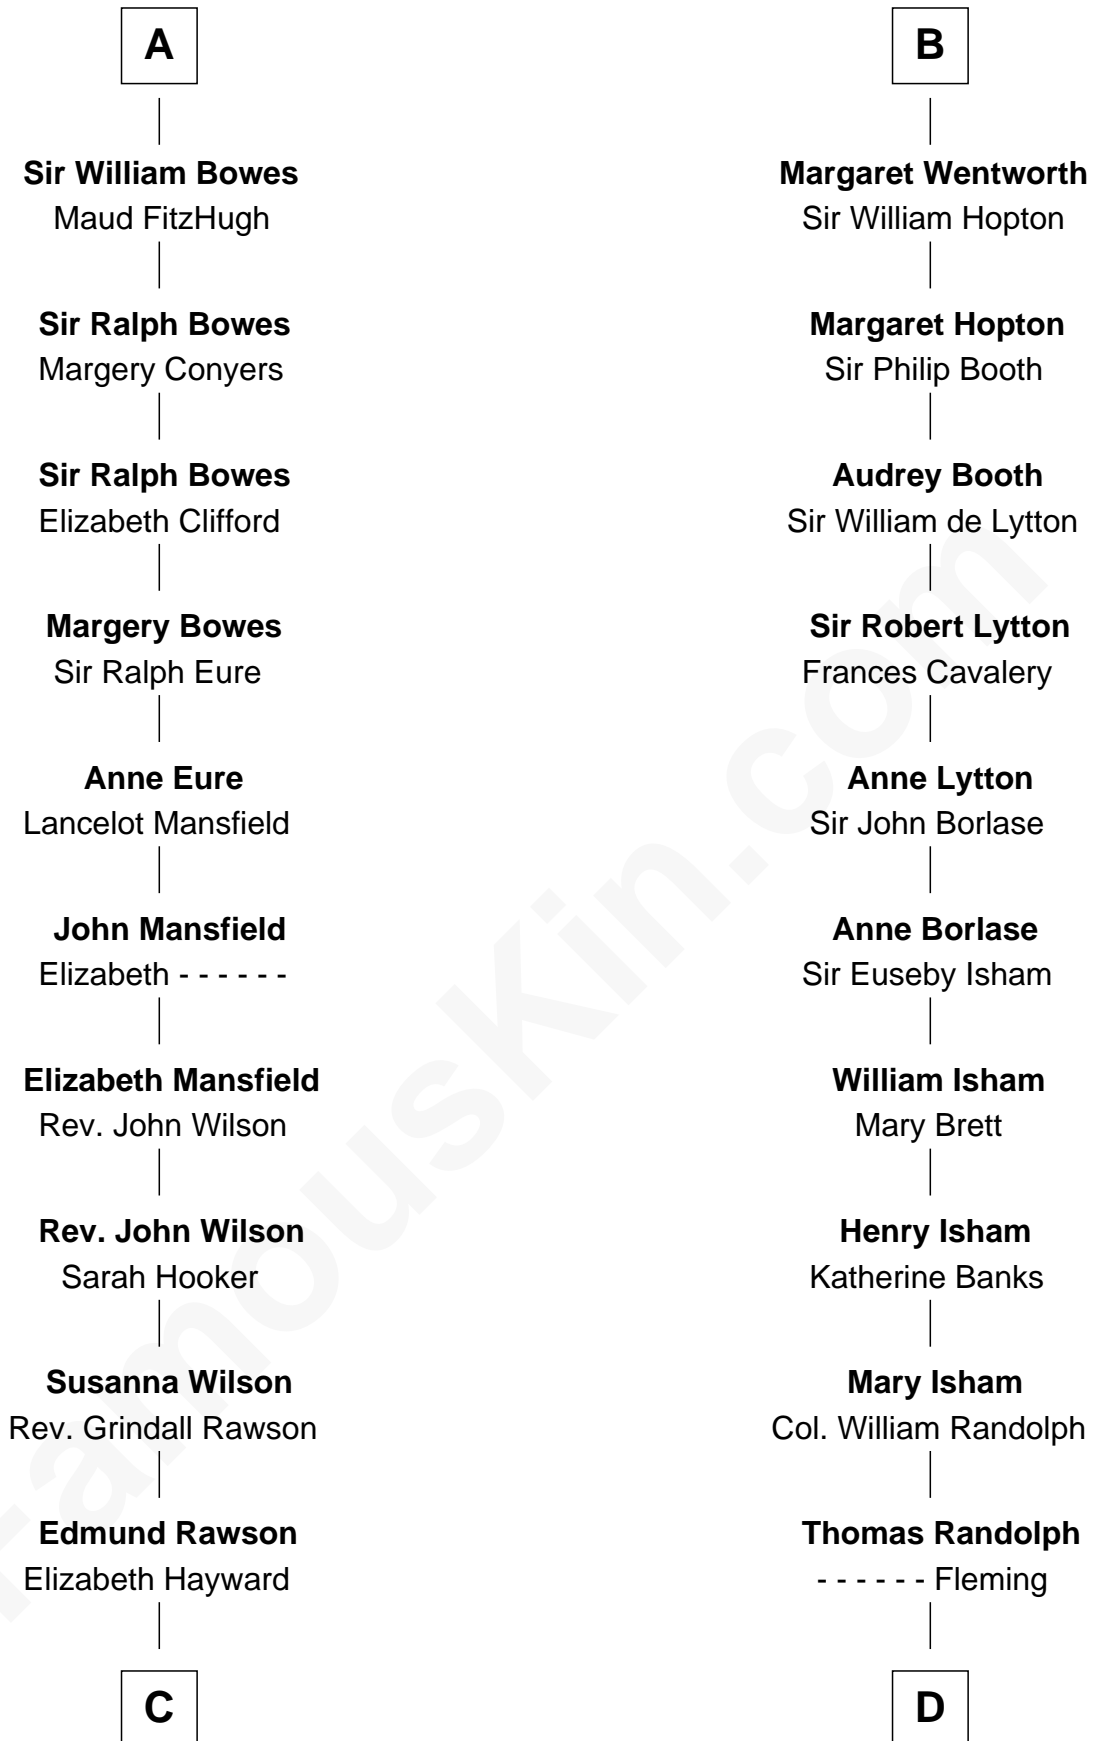

FamousKin.com
Relationship Chart of
William Howard Taft
27th U.S. President

19th cousin 2 times removed of

John Marshall
4th Chief Justice of the U.S. Supreme Court

Alan la Zouche
 Alice de Belmeis

C

Abner Rawson

Mary Allen

Rhoda Rawson

Aaron Taft

Peter Rawson Taft

Sylvia Howard

Alphonso Taft

Louisa Maria Torrey

William Howard Taft

27th U.S. President

D

Mary Isham Randolph

Rev. James Keith

Mary Randolph Keith

Col. Thomas Marshall

John Marshall

U.S. Supreme Court Chief Justice