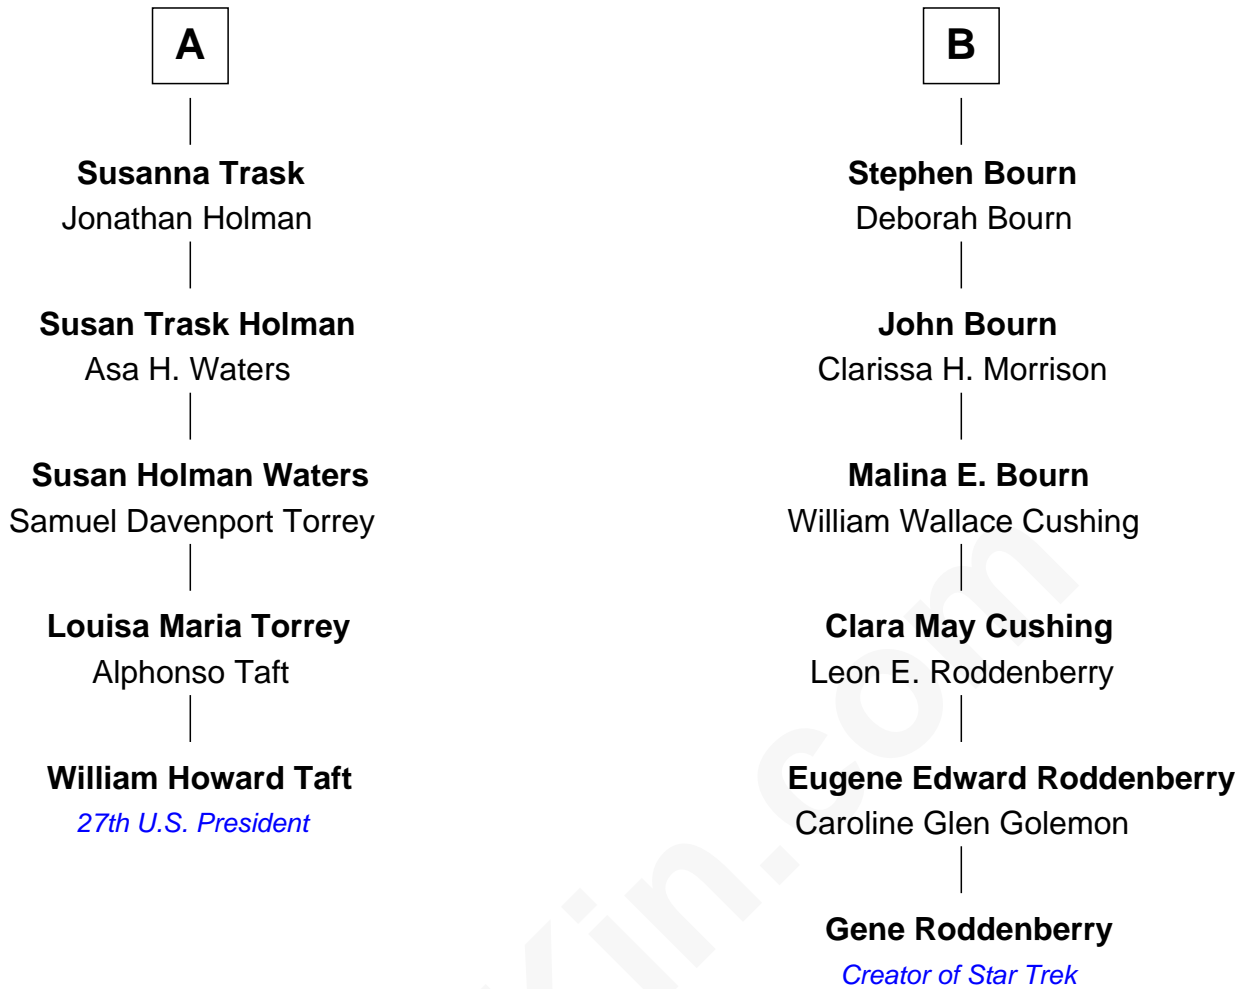

**FamousKin.com**  
**Relationship Chart of**  
**William Howard Taft**  
*27th U.S. President*

11th cousin 1 time removed of  
**Gene Roddenberry**  
*Creator of Star Trek*

Gene Roddenberry photo by [NASA on the Commons](#)