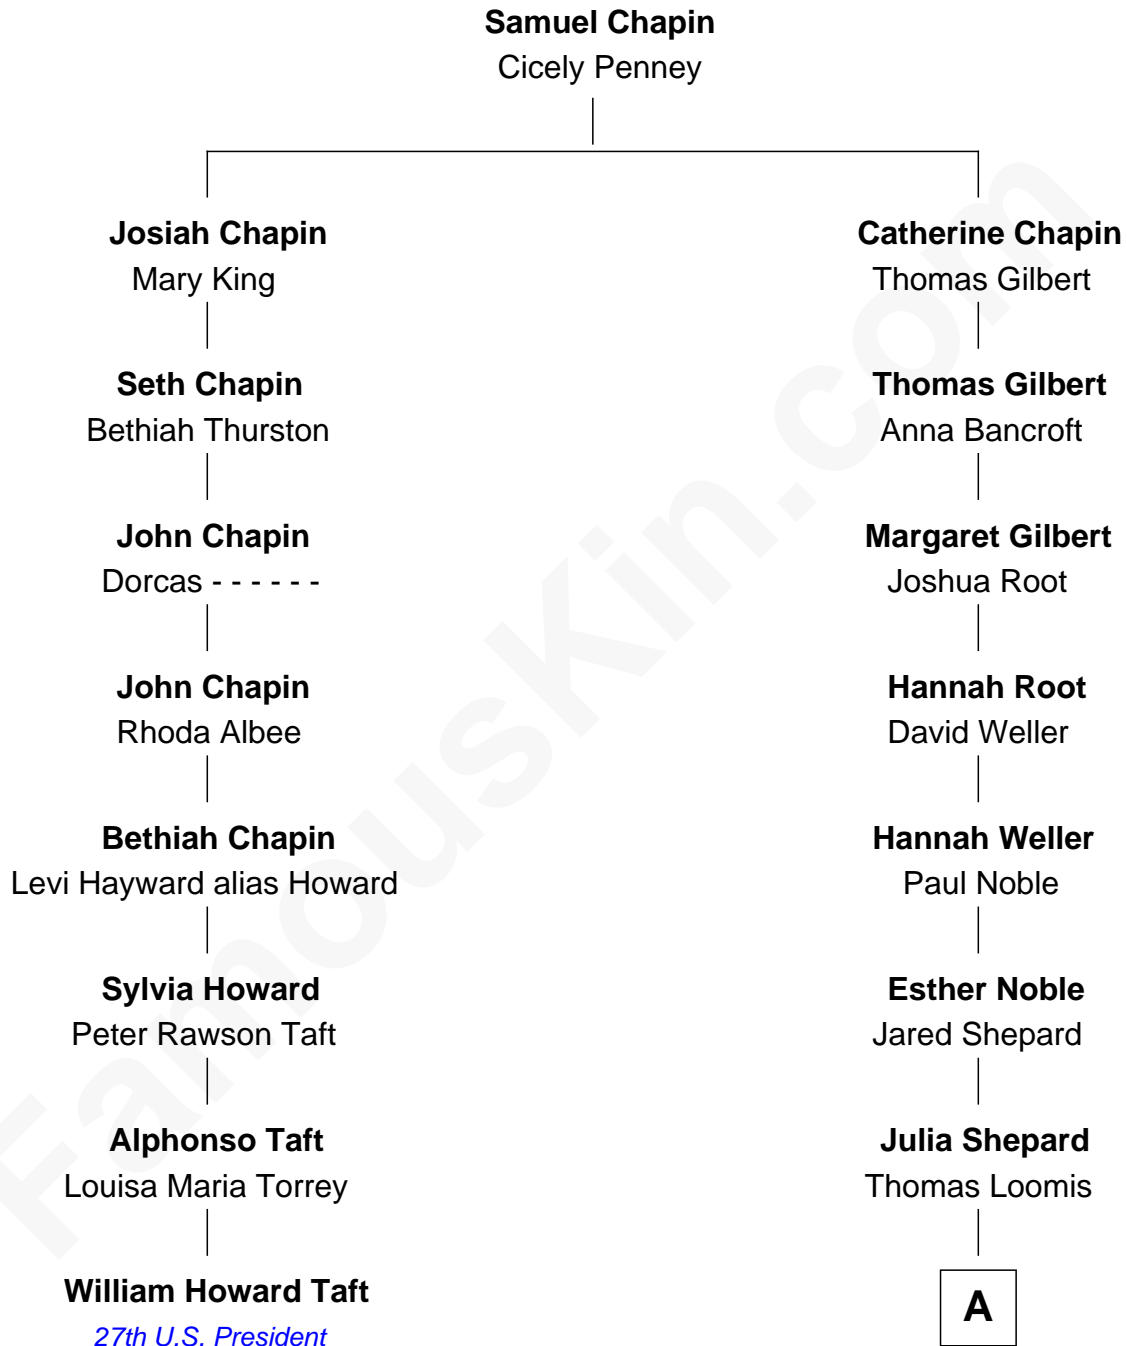

7th cousin 1 time removed of

Gilbert Clifford Noble

Co-Founder of Barnes & Noble